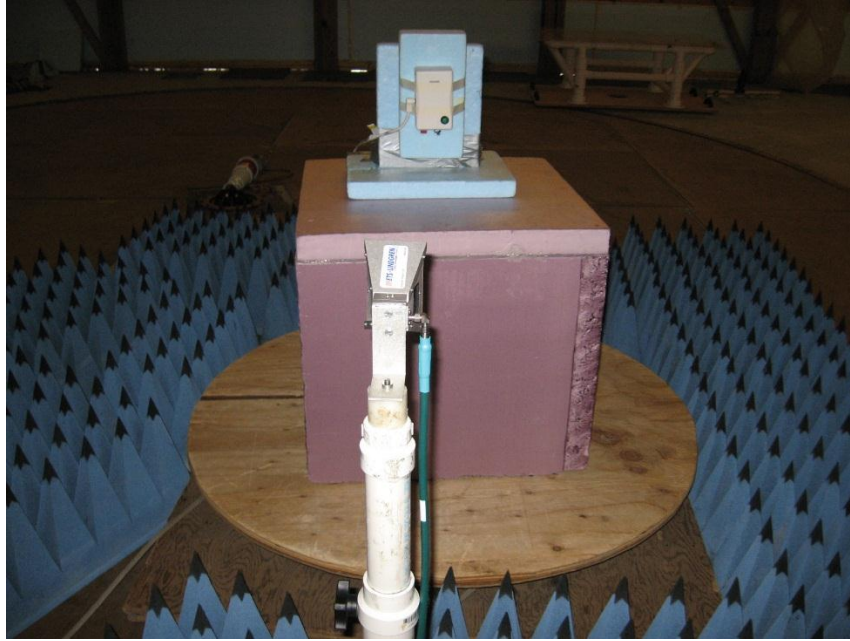

Radiated Emissions 18-25 GHz

Front