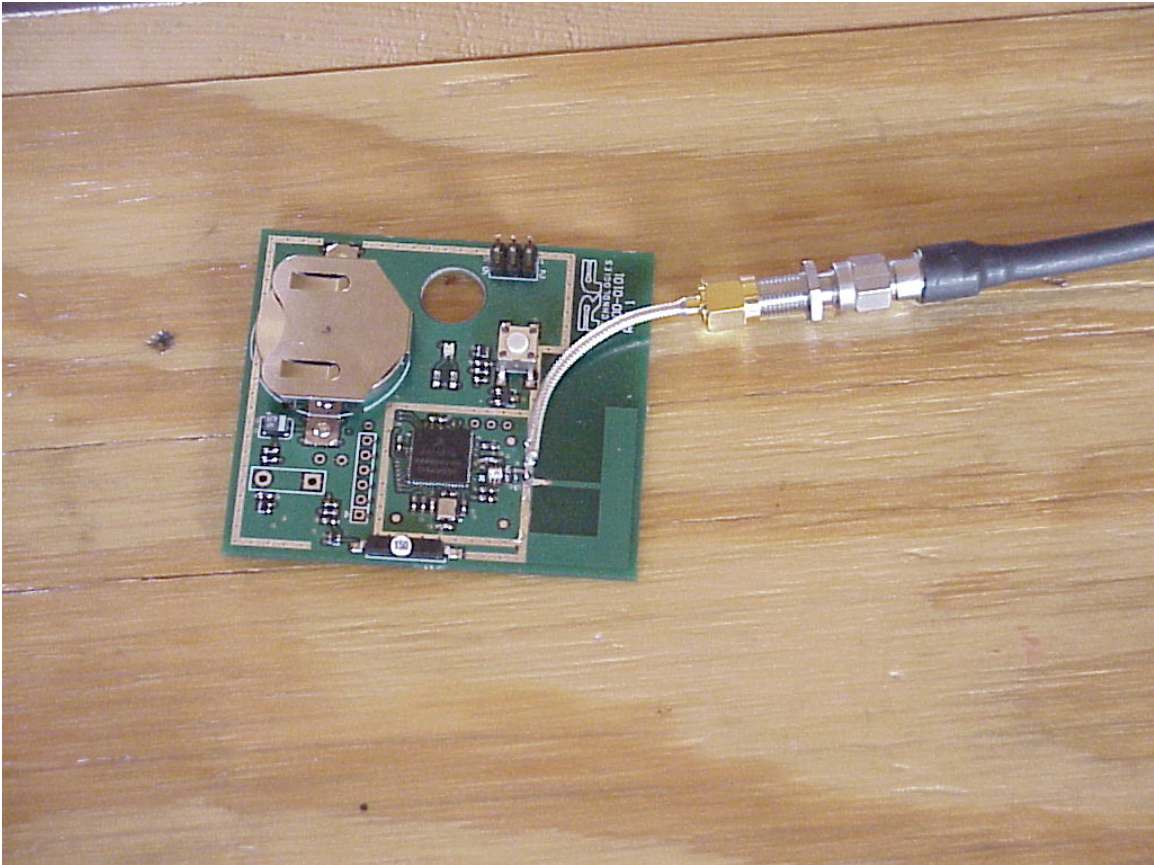

Company: RF Technologies  
Model: 0800-0285 (Help Alert Pull Cord)  
FCC ID: KXU-PCFSZ24  
IC: 2719A-PCFSZ24  
Date: 06-23-2006  
Photo Description: **RF Conducted**

Company: RF Technologies  
Model: 0800-0285 (Help Alert Pull Cord)  
FCC ID: KXU-PCFSZ24  
IC: 2719A-PCFSZ24  
Date: 06-23-2006  
Photo Description: **Radiated**

Company: RF Technologies  
Model: 0800-0285 (Help Alert Pull Cord)  
FCC ID: KXU-PCFSZ24  
IC: 2719A-PCFSZ24  
Date: 06-23-2006  
Photo Description: **Radiated – Close-up**