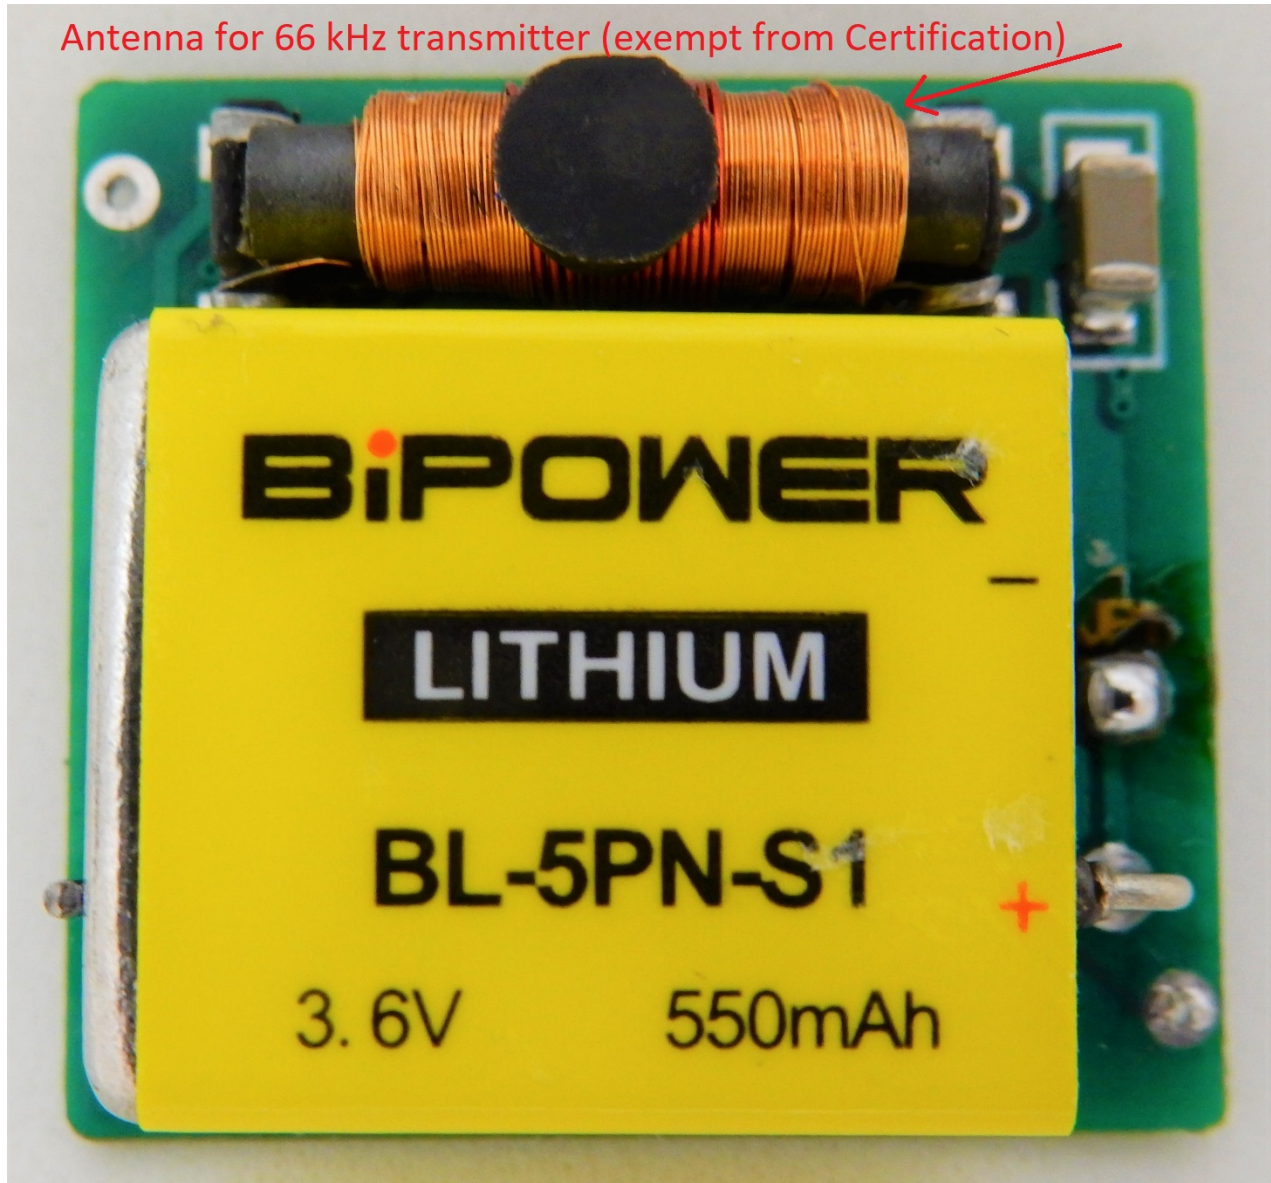

## Internal Photos

Company: RF Technologies, Inc.  
Model: 9450-6066  
Name: Smart Sense Infant Transmitter  
Date: 04-27-2018

Photo Description: Circuit Board – side 1

# Internal Photos

Company: RF Technologies, Inc.  
Model: 9450-6066  
Name: Smart Sense Infant Transmitter  
Date: 04-27-2018

Photo Description: Circuit Board – side 2

Antenna for 318 MHz transmitter

## Internal Photos

Company: RF Technologies, Inc.  
Model: 9450-6066  
Name: Smart Sense Infant Transmitter  
Date: 04-27-2018

Photo Description: **Inside Covers**