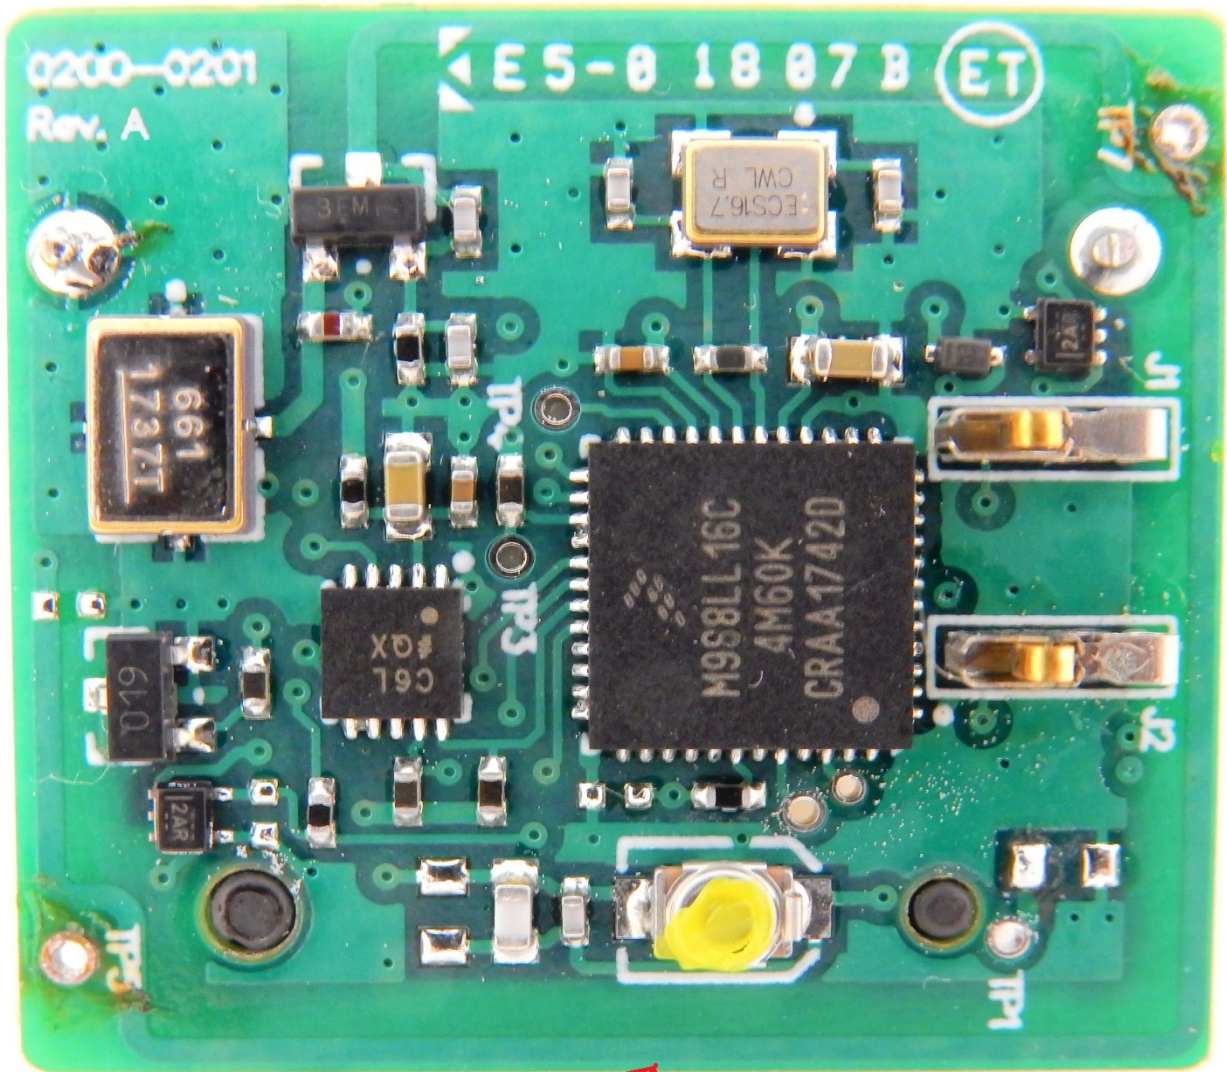

## Internal Photos

Company: RF Technologies, Inc.  
Model: 9450-6066  
Name: Smart Sense Infant Transmitter  
Date: 04-27-2018

Photo Description: Circuit Board – side 1

# Internal Photos

Company: RF Technologies, Inc.  
Model: 9450-6066  
Name: Smart Sense Infant Transmitter  
Date: 04-27-2018

Photo Description: Circuit Board – side 2

Antenna for 318 MHz transmitter

## Internal Photos

Company: RF Technologies, Inc.  
Model: 9450-6066  
Name: Smart Sense Infant Transmitter  
Date: 04-27-2018

Photo Description: **Inside Covers**