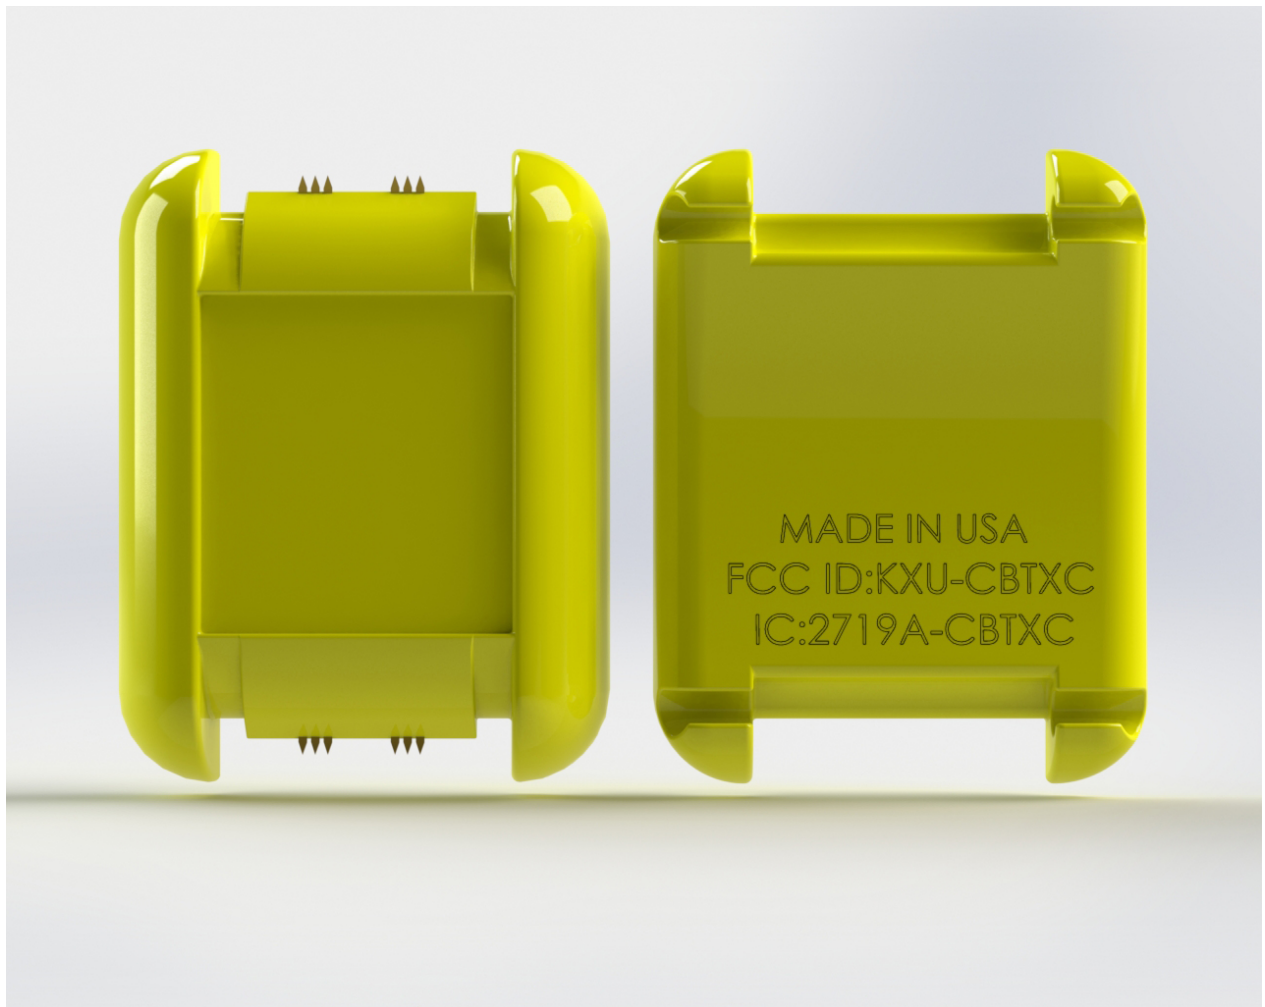

External Photos

Company: RF Technologies, Inc.
Model: 9450-6066
Name: Smart Sense Infant Transmitter
Date: 04-27-2018

Photo Description: **Front**

External Photos

Company: RF Technologies, Inc.
Model: 9450-6066
Name: Smart Sense Infant Transmitter
Date: 04-27-2018

Photo Description: **Back with strap**

External Photos

Company: RF Technologies, Inc.
Model: 9450-6066
Name: Smart Sense Infant Transmitter
Date: 04-27-2018

Photo Description: **Outside covers; FCC & IC ID location**

External Photos

Company: RF Technologies, Inc.
Model: 9450-6066
Name: Smart Sense Infant Transmitter
Date: 04-27-2018

Photo Description: Model number – Ink Jet printed