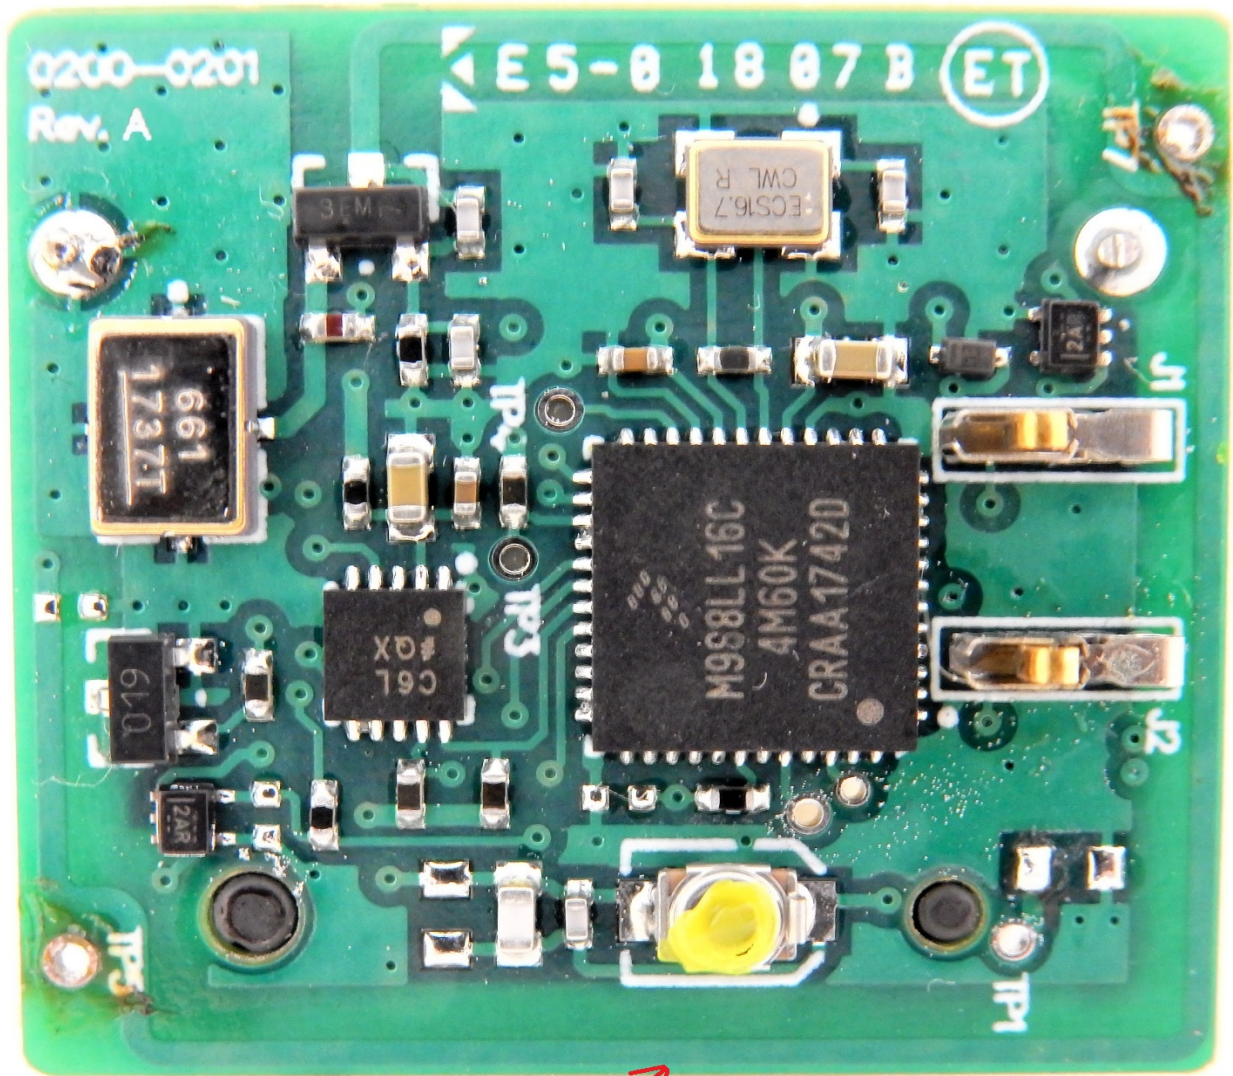

Internal Photos

Company: RF Technologies, Inc.
Model: 9450-6262
Name: Smart Sense Infant Transmitter
Date: 04-27-2018

Photo Description: Circuit Board – side 1

Internal Photos

Company: RF Technologies, Inc.
Model: 9450-6262
Name: Smart Sense Infant Transmitter
Date: 04-27-2018

Photo Description: Circuit Board – side 2

Antenna for 318 MHz transmitter

Internal Photos

Company: RF Technologies, Inc.
Model: 9450-6262
Name: Smart Sense Infant Transmitter
Date: 04-27-2018

Photo Description: **Inside Covers**