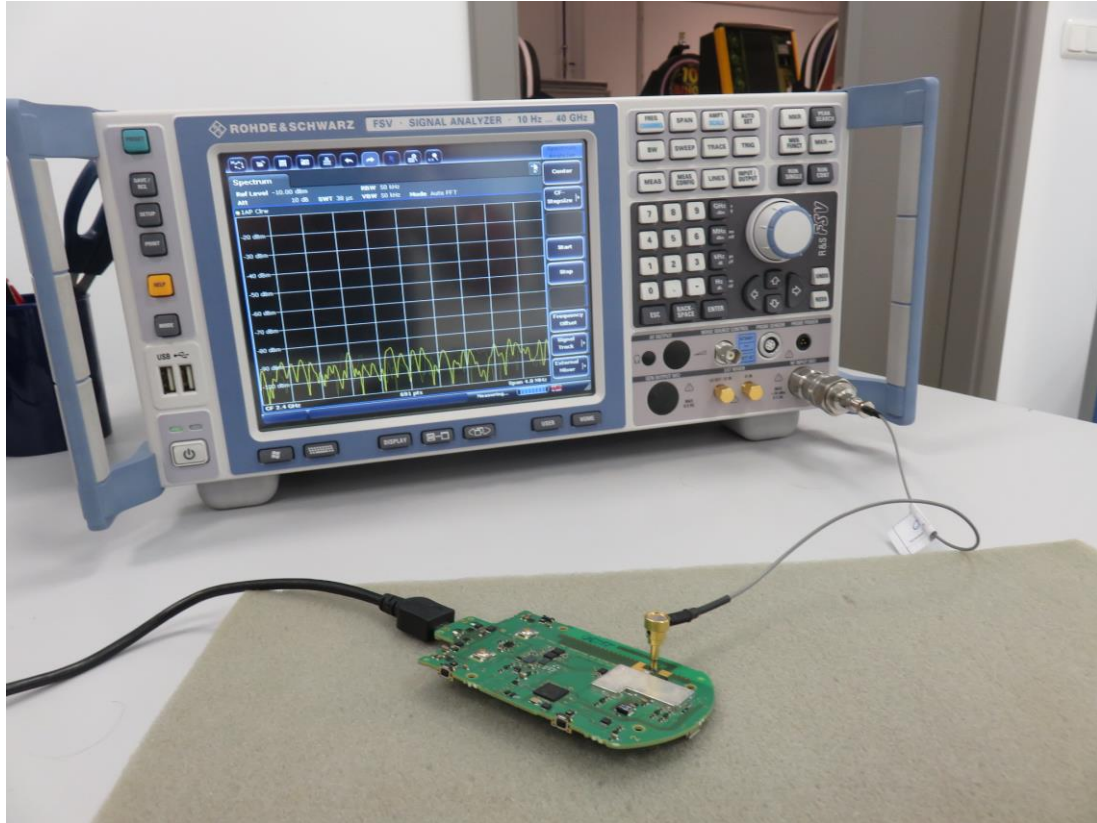

Appendix C - Photographs

EQUIPMENT FOR RADIATED MEASUREMENTS

EQUIPMENT FOR CONDUCTED MEASUREMENTS (Proprietary protocol)

EQUIPMENT FOR CONDUCTED MEASUREMENTS (BT EDR)

GENERAL SET-UP FOR RADIATED MEASUREMENTS

TEST SET-UP FOR RADIATED MEASUREMENTS BELOW 1 GHz

TEST SET-UP FOR RADIATED MEASUREMENTS ABOVE 1 GHz

GENERAL SET-UP FOR CONDUCTED MEASUREMENTS (Proprietary protocol)

GENERAL SET-UP FOR CONDUCTED MEASUREMENTS (BT EDR)