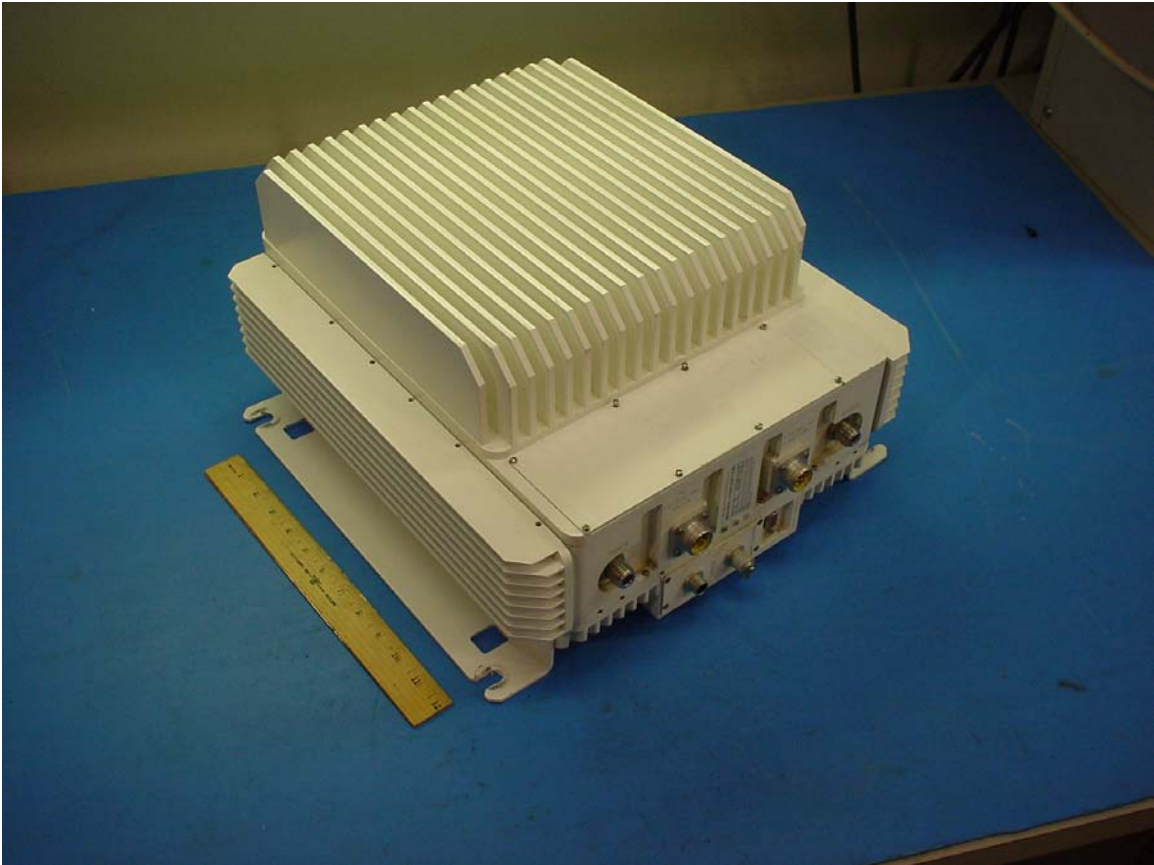

### **KUWR1900/KUWR800**

The following photos show the external appearance and connectors for the PCS repeater with FCC ID number KUWR1900. The cellular repeater with FCC ID KUWR800 has the same exact appearance and connectors, except for identification tags. The units do not have any external controls as the control is accomplished remotely through software.

Figure 1. External Appearance of KUWR1900

Figure 2. Connectors and FCC ID Tag for KUWR1900

Figure 3. KUWR1900 Back View.

## **KUWR1900L/KUWR800L**

The following photos show the external appearance and connectors for the PCS repeater with FCC ID number KUWR1900L. The cellular repeater with FCC ID KUWR800L has the same exact appearance and connectors, except for identification tags. The units do not have any external controls as the control is accomplished remotely through software.