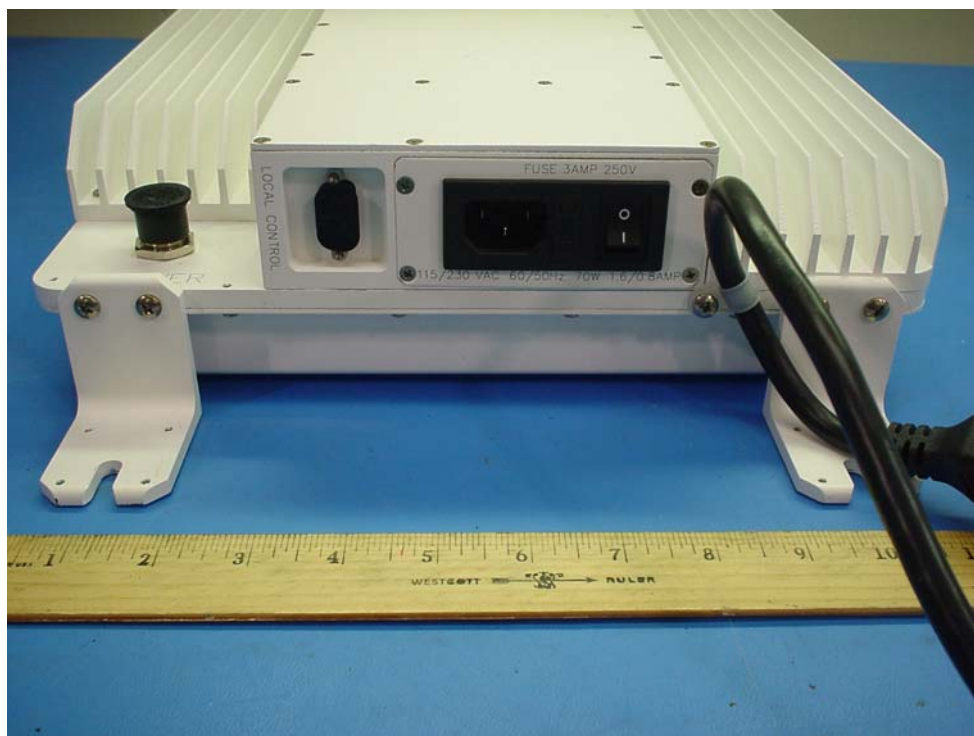

### **KUWR1900/KUWR800**

The following photos show the external appearance and connectors for the PCS repeater with FCC ID number KUWR1900. The cellular repeater with FCC ID KUWR800 has the same exact appearance and connectors, except for identification tags. The units do not have any external controls as the control is accomplished remotely through software.

Figure 1. External Appearance of KUWR1900

Figure 2. Connectors and FCC ID Tag for KUWR1900

Figure 3. KUWR1900 Back View.

## **KUWR1900L/KUWR800L**

The following photos show the external appearance and connectors for the PCS repeater with FCC ID number KUWR1900L. The cellular repeater with FCC ID KUWR800L has the same exact appearance and connectors, except for identification tags. The units do not have any external controls as the control is accomplished remotely through software.

Figure 4. External Appearance of KUWR1900L

Figure 5. Close Up Detail Showing FCC ID Location on KUWR1900L

Figure 6. Connectors on KUWR1900L

Figure 7. Detail Showing Indicator LEDs on KUWR1900L