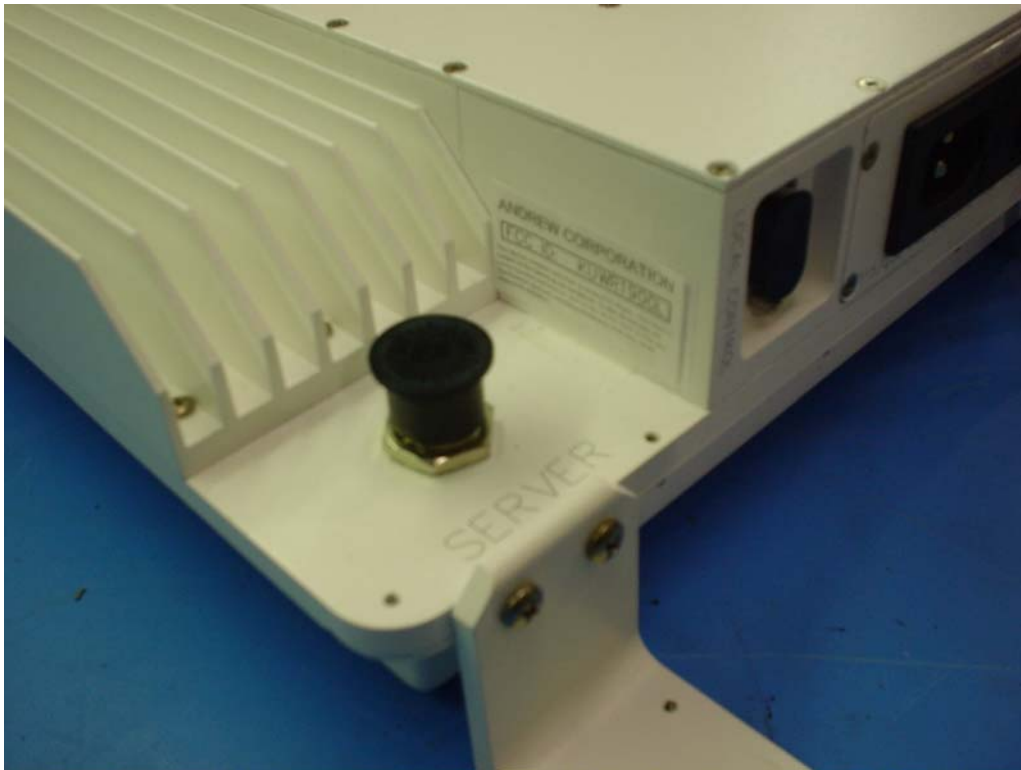

### **KUWR1900/KUWR800**

The following photos show the external appearance and connectors for the PCS repeater with FCC ID number KUWR1900. The cellular repeater with FCC ID KUWR800 has the same exact appearance and connectors, except for identification tags. The units do not have any external controls as the control is accomplished remotely through software.

Figure 1. External Appearance of KUWR1900

Figure 2. Connectors and FCC ID Tag for KUWR1900

Figure 3. KUWR1900 Back View.

## **KUWR1900L/KUWR800L**

The following photos show the external appearance and connectors for the PCS repeater with FCC ID number KUWR1900L. The cellular repeater with FCC ID KUWR800L has the same exact appearance and connectors, except for identification tags. The units do not have any external controls as the control is accomplished remotely through software.

Figure 4. External Appearance of KUWR1900L

Figure 5. Close Up Detail Showing FCC ID Location on KUWR1900L

Figure 6. Connectors on KUWR1900L

Figure 7. Detail Showing Indicator LEDs on KUWR1900L