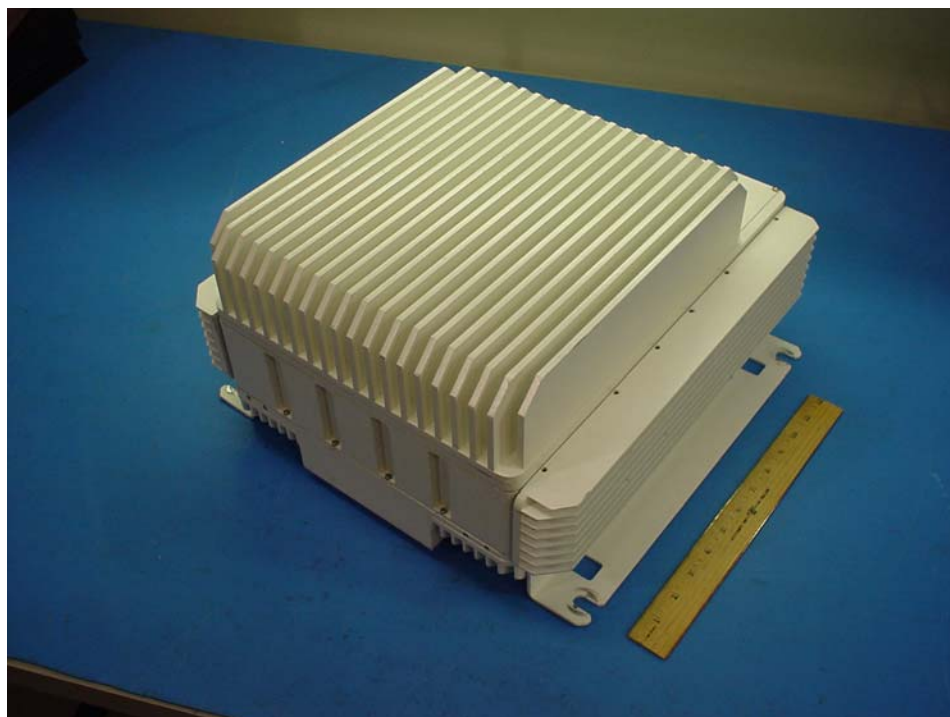

### **KUWR1900/KUWR800**

The following photos show the external appearance and connectors for the PCS repeater with FCC ID number KUWR1900. The cellular repeater with FCC ID KUWR800 has the same exact appearance and connectors, except for identification tags. The units do not have any external controls as the control is accomplished remotely through software.

Figure 1. External Appearance of KUWR1900

Figure 2. Connectors and FCC ID Tag for KUWR1900

Figure 3. KUWR1900 Back View.

## **KUWR1900L/KUWR800L**

The following photos show the external appearance and connectors for the PCS repeater with FCC ID number KUWR1900L. The cellular repeater with FCC ID KUWR800L has the same exact appearance and connectors, except for identification tags. The units do not have any external controls as the control is accomplished remotely through software.