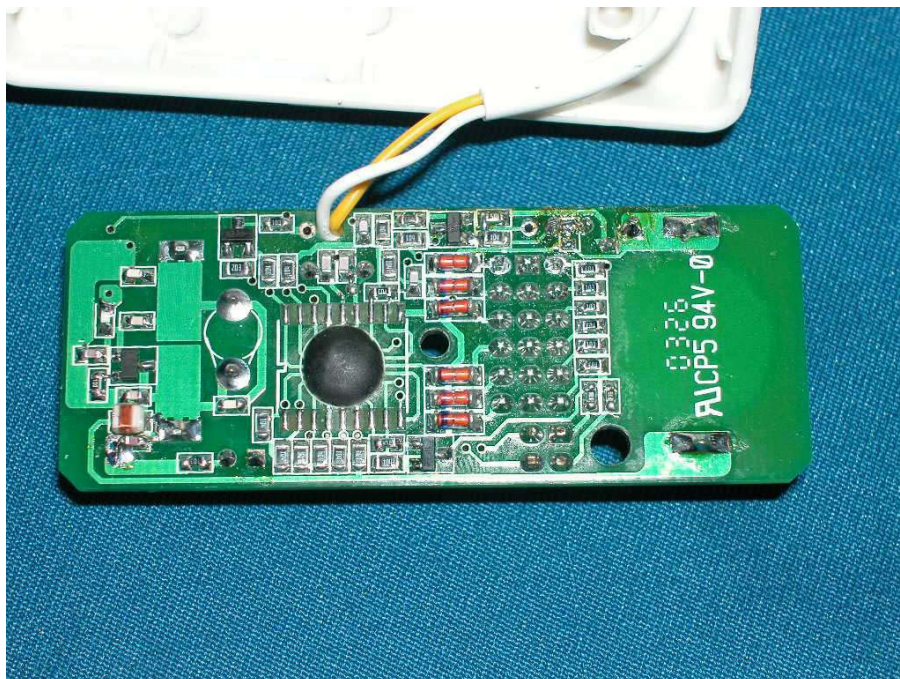

Test Setup

FCC ID : KUTWA318T  
Model: WA318T

Internal Photo - 1

Internal Photo - 2

Test Setup

FCC ID : KUTWA318T  
Model: WA318T

Internal Photo - 3

Internal Photo - 4

Test Setup

FCC ID : KUTWA318T  
Model: WD318T

Internal Photo - 5

Internal Photo - 6

Test Setup

FCC ID : KUTWA318T  
Model: WD318T

Internal Photo - 7

Internal Photo - 8