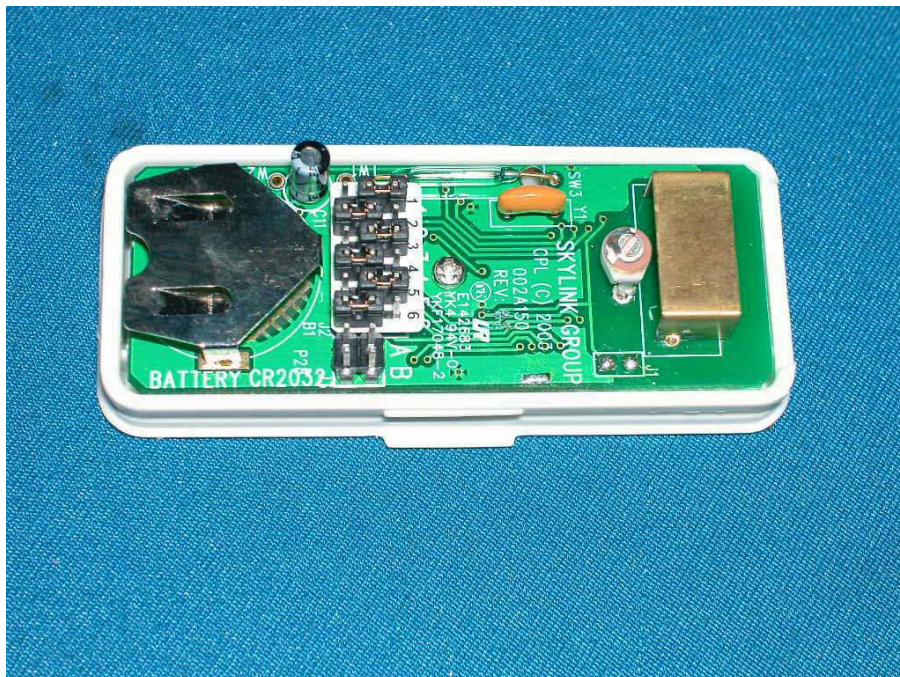

Test Setup

FCC ID : KUTWA318T  
Model: WA318T

Internal Photo - 1

Internal Photo - 2

Test Setup

FCC ID : KUTWA318T  
Model: WA318T

Internal Photo - 3

Internal Photo - 4

Test Setup

FCC ID : KUTWA318T  
Model: WD318T

Internal Photo - 5

Internal Photo - 6

Test Setup

FCC ID : KUTWA318T  
Model: WD318T

Internal Photo - 7

Internal Photo - 8