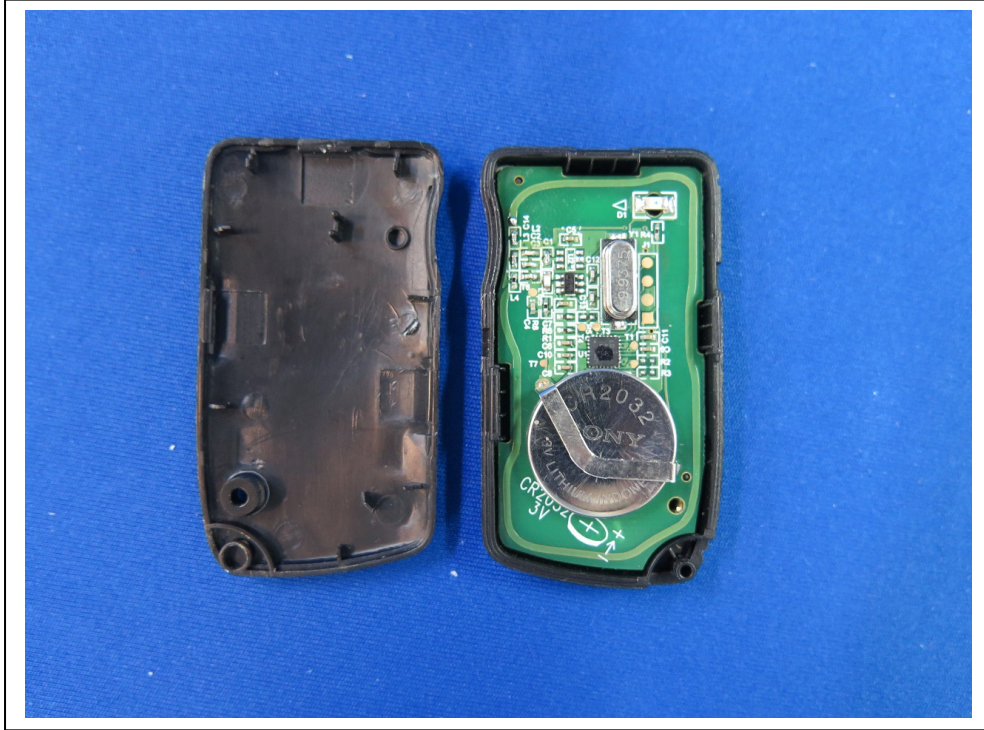

Internal Photo

Model: MM-318-3

FCC ID: KUTMM-318
IC: 4454A-MM318X