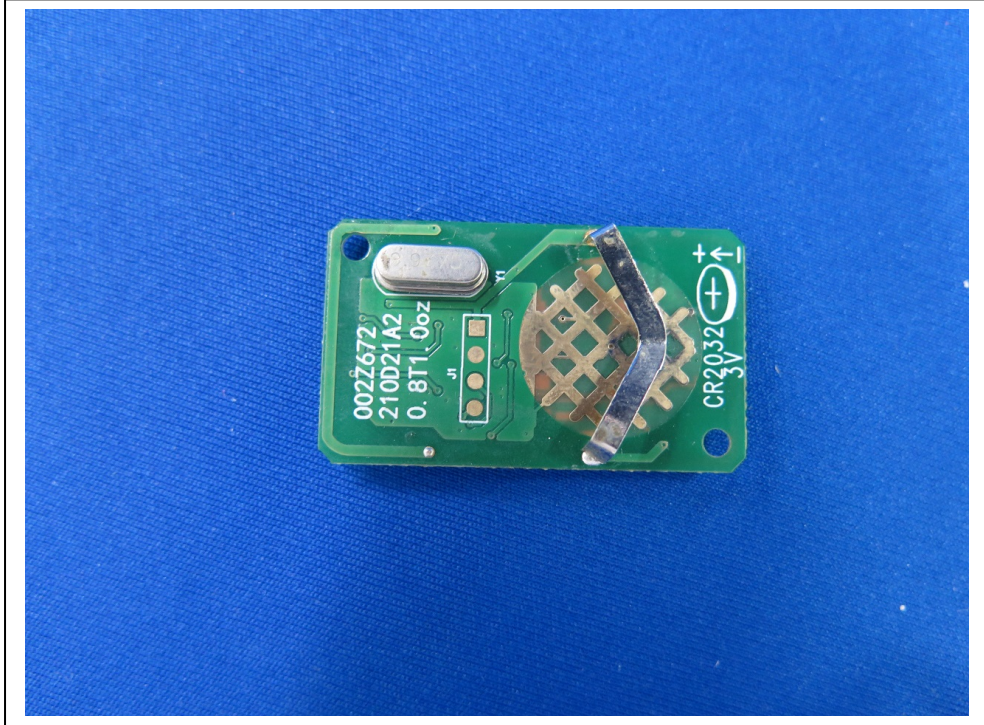

Internal Photo

Model: MK-318-3

FCC ID: KUTMK-318
IC: 4454A-MK318X