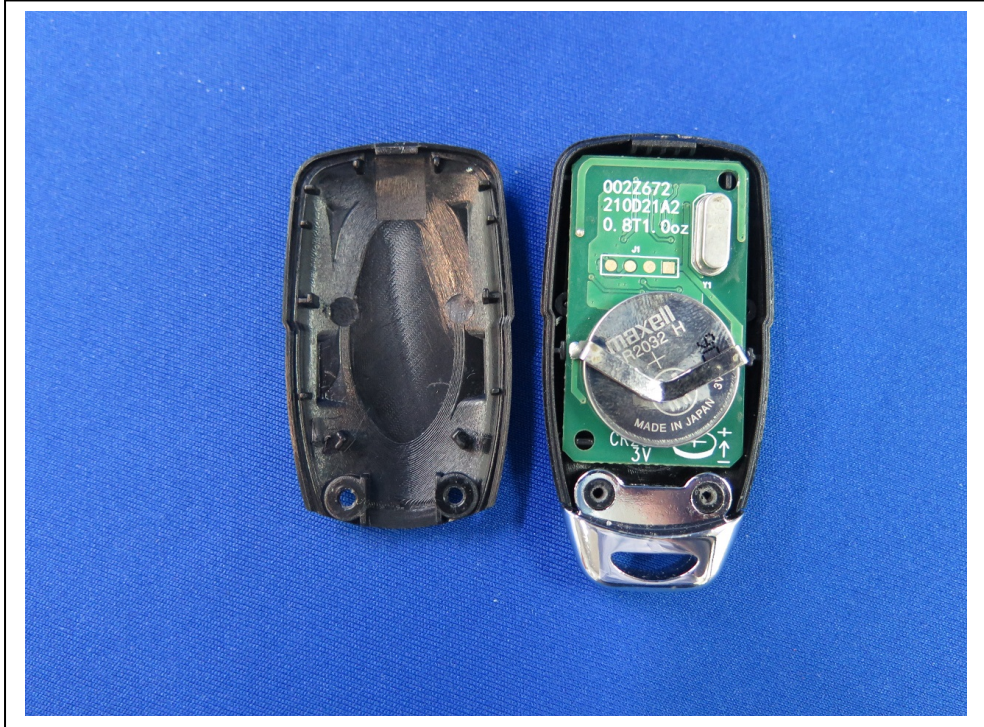

Internal Photo

Model: MK-318-3

FCC ID: KUTMK-318
IC: 4454A-MK318X