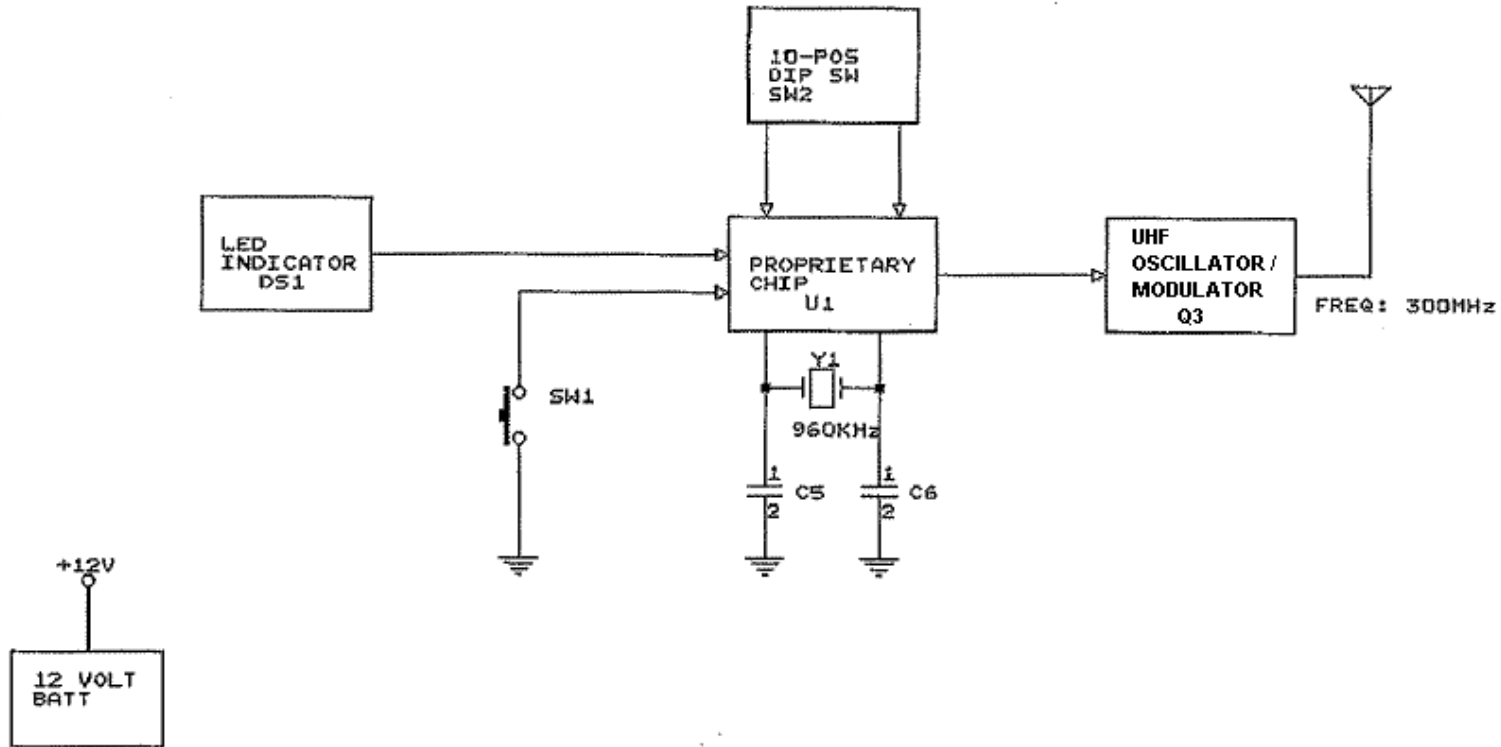

PROPRIETARY INFO

REVISIONS				
LET	REV	DESCRIPTION	DATE	APPD
	A	INITIAL RELEASE	27-JUL-2007	

 CAPITAL PROSPECT LTD.			
Title			
BLOCK DIAG, MODEL MFV-300			
Size	Document Number		REV
A	MPV300_BLK.SCH		A
Date:	July 30, 2007	Sheet	1 of 1