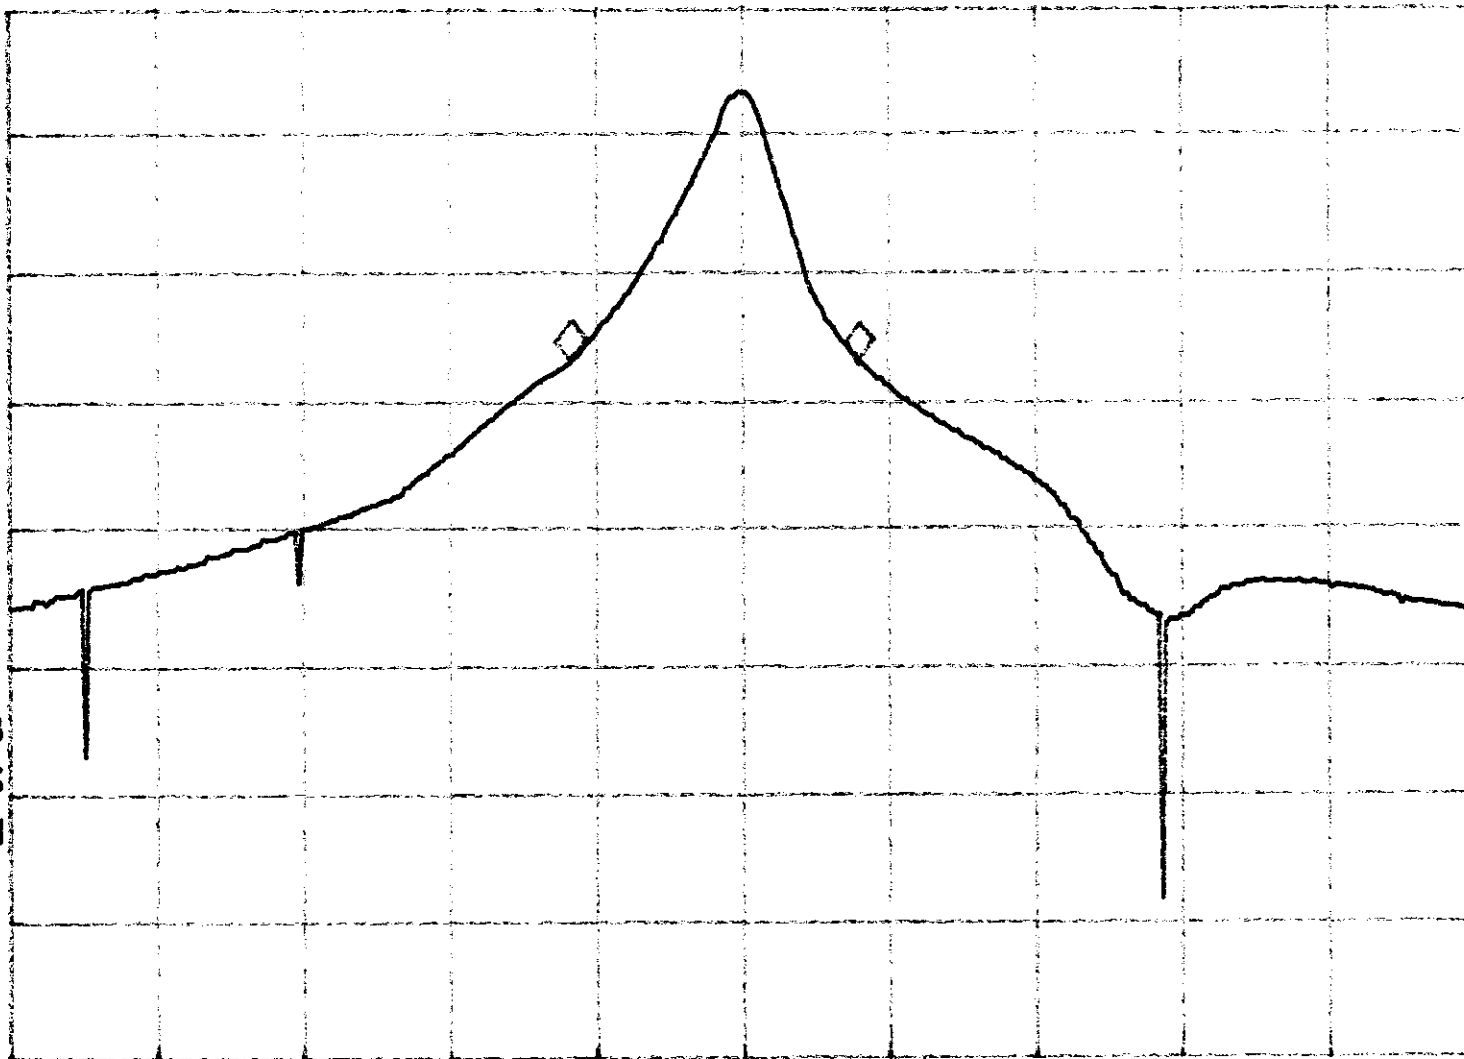

hp

REF 97.0 dB μ V

AT 10 dB

MKR 198 kHz

- .08 dB

PEAK
LOG
10
dB/

VA SB
SC FS
CORR

CENTER 433.710 MHz

#RES BW 30 KHZ

#VBW 300 KHZ

SPAN 1.000 MHz

#SWP 200 msec