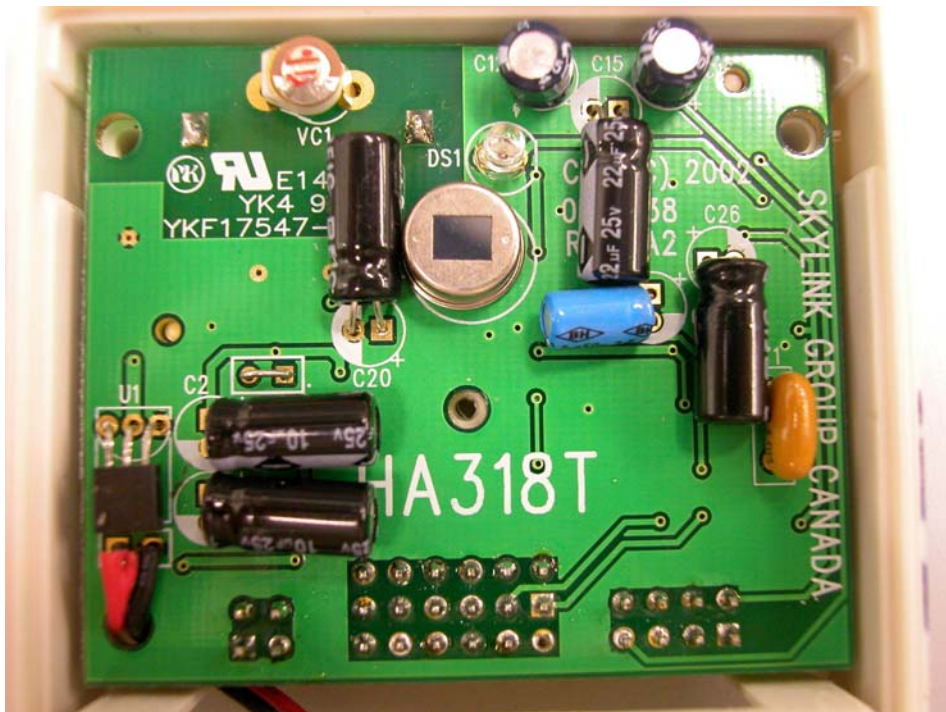

Test Setup

FCC ID : KUTHA318T

Internal Photo – 1

Internal Photo - 2

Test Setup

FCC ID : KUTHA318T

Internal Photo – 3