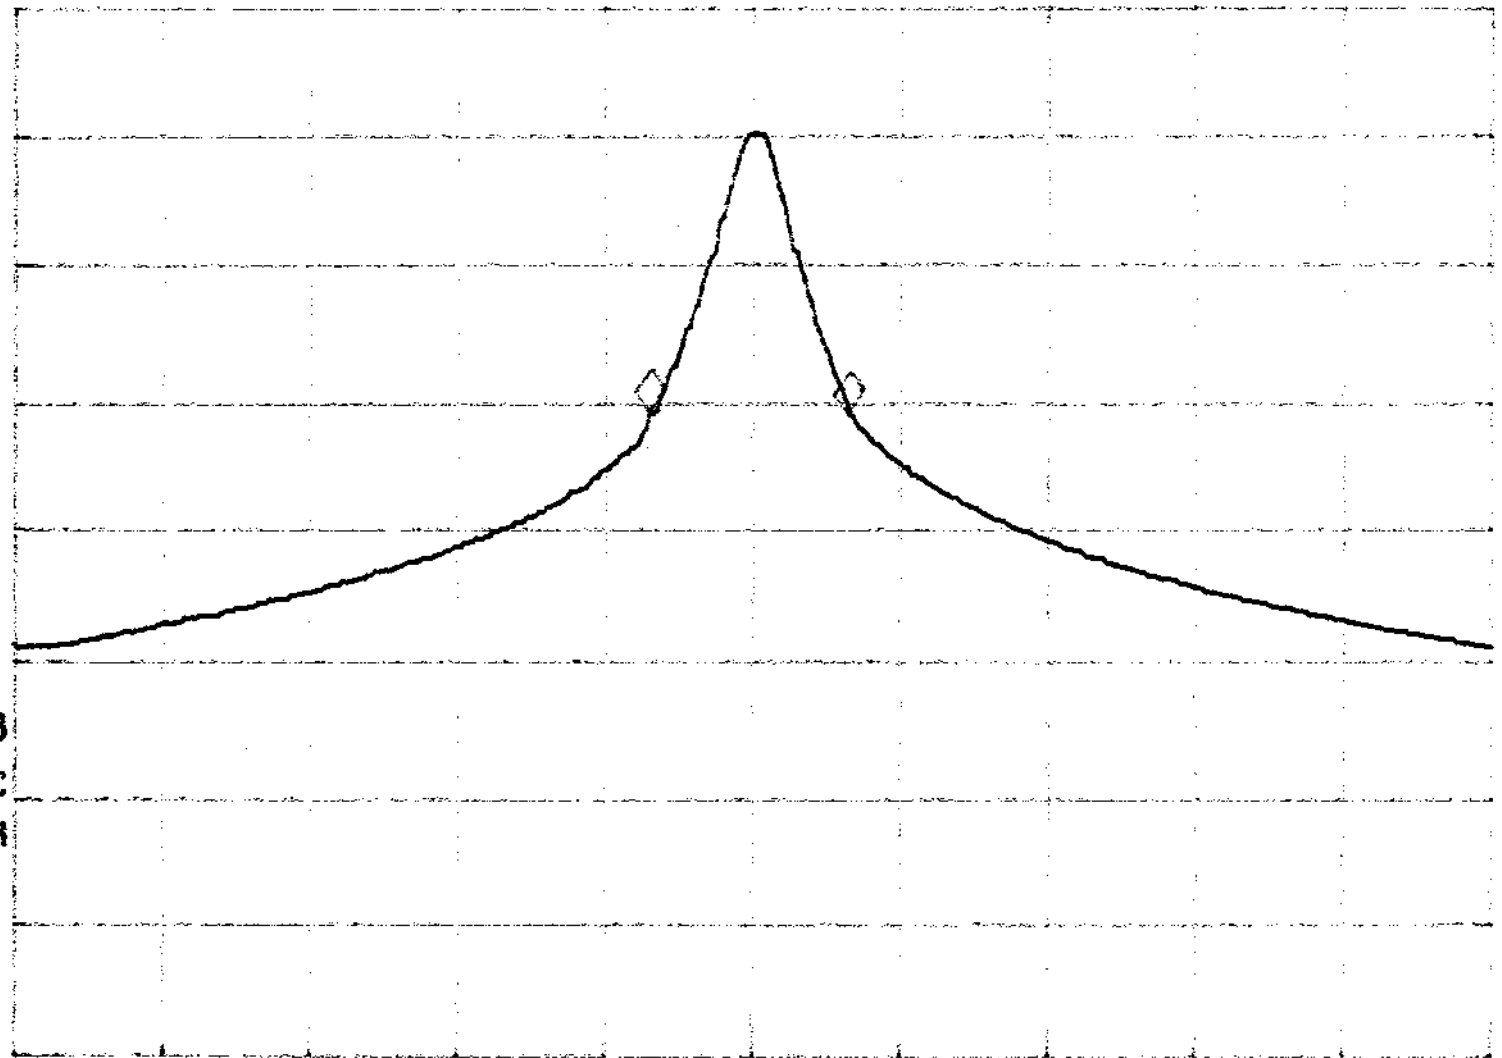

40

MKR 67.5 KHZ
BP 70 -

REF 87.0 dBμV
BP 10 AT

PEAK
LOG
10
dB

VA SB
SC FC
CORR

CENTER 318.0488 MHz

SPAN 500.0 KHZ

#RES BW 10 KHZ

#VBW 3 MHz

SWP 30.0 msec