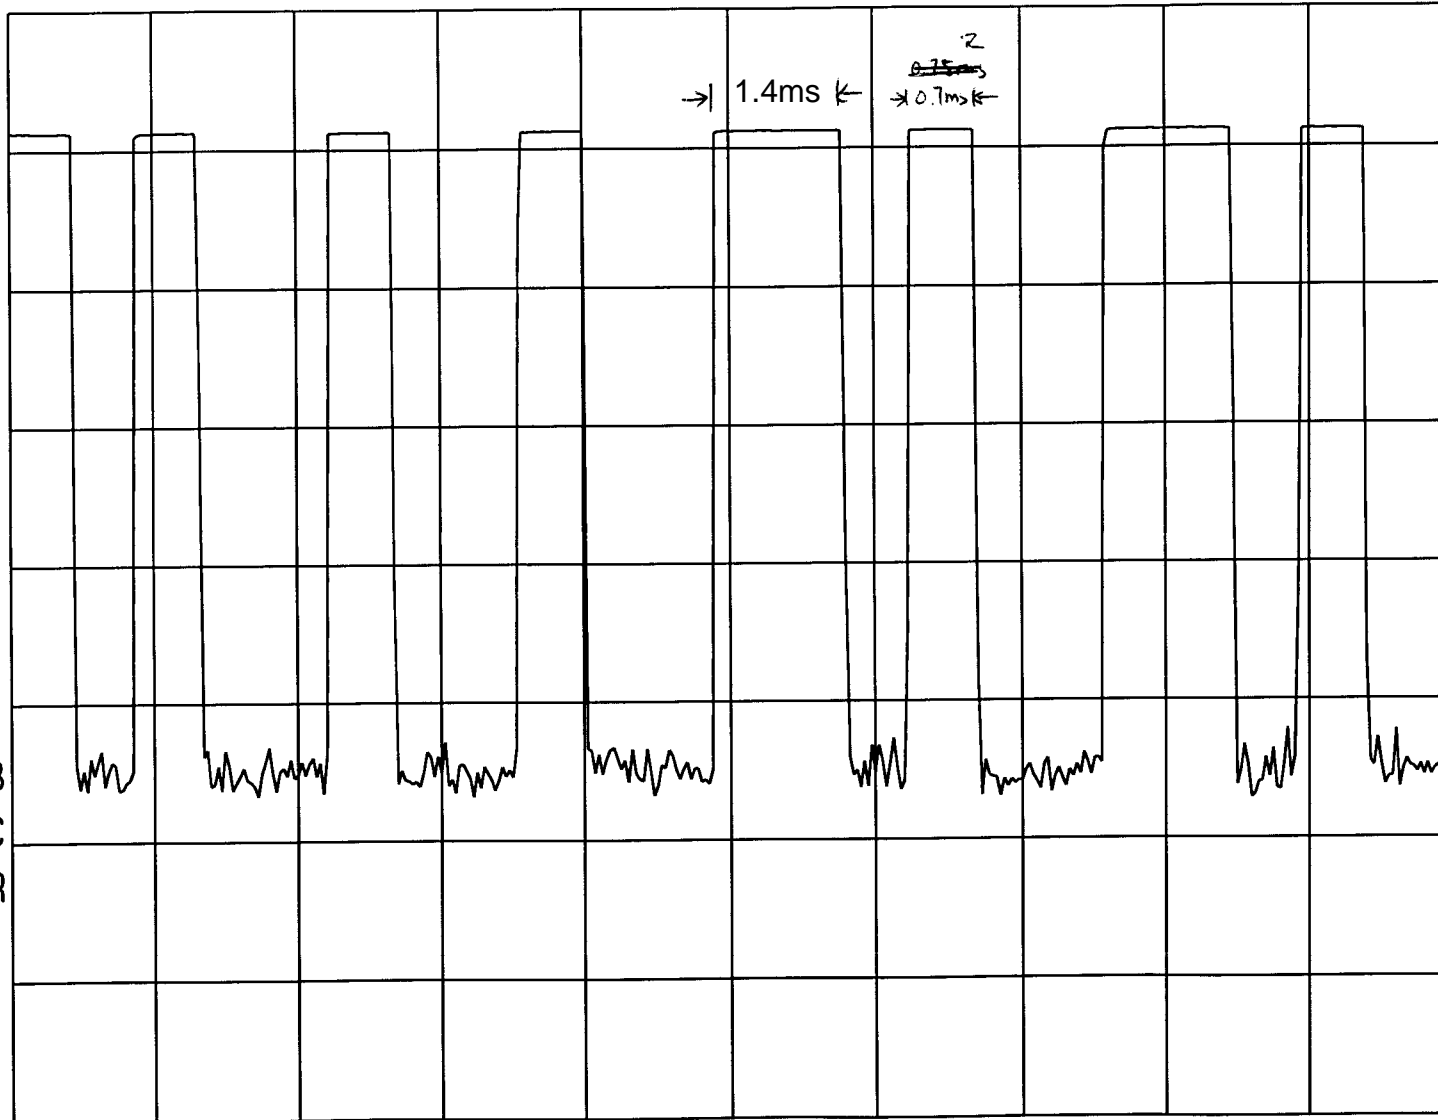

hp

REF -14.0 dBm AT 10 dB

PEAK  
LOG  
10  
dB/

WA SB  
SC VC  
CORR

CENTER 433.913 MHz

#RES BW 3.0 MHz

#VBW 3 MHz

SPAN 0 Hz

#SWP 15.0 msec

hp

MKR 206.25 msec

REF -14.0 dBm

AT 10 dB

.03 dB

PEAK  
LOG  
10  
dB/

CENTER 433.913 MHz

SPAN 0 Hz

#RES BW 3.0 MHz

#VBW 3 MHz

#SWP 500 msec

tip

MKR 1.4400 sec

REF .0 dBm

AT 10 dB

-25.59 dBm

PEAK  
LOG  
10  
dB/

VA SB  
SC VC  
CORR

CENTER 433.914 MHz

SPAN 0 Hz

#RES BW 3.0 MHz

#VBW 3 MHz

#SWP 2.00 sec