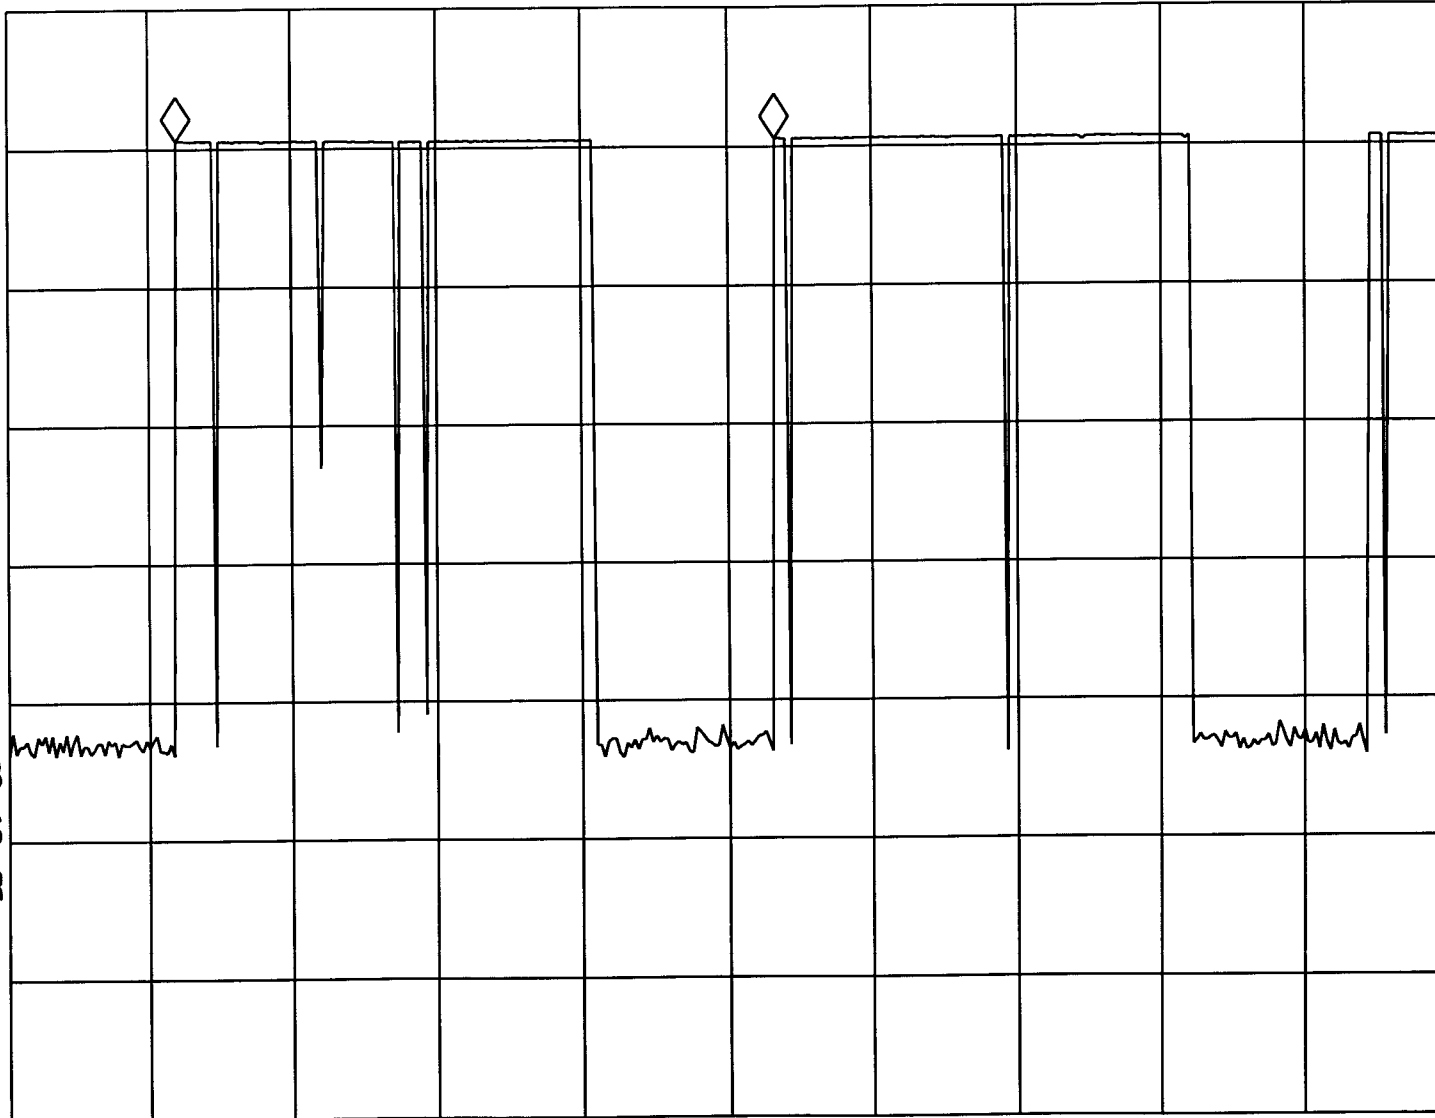

#SWP 15.0 msec

hp

MKR 206.25 msec

REF -14.0 dBm

AT 10 dB

.03 dB

PEAK  
LOG  
10  
dB/

CENTER 433.913 MHz

SPAN 0 Hz

#RES BW 3.0 MHz

#VBW 3 MHz

#SWP 500 msec

tip

MKR 1.4400 sec

REF .0 dBm

AT 10 dB

-25.59 dBm

PEAK  
LOG  
10  
dB/

VA SB  
SC VC  
CORR

CENTER 433.914 MHz

SPAN 0 Hz

#RES BW 3.0 MHz

#VBW 3 MHz

#SWP 2.00 sec