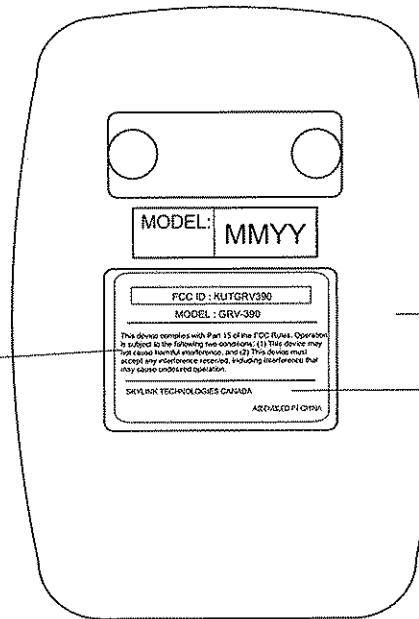

PROPRIETARY INFORMATION

SIZE = 30X18mm

BOTTOM CASE

FCC LABEL

CPL CAPITAL PROSPECT LTD.
MODEL : GRV-390
LABEL DIAGRAM
DATE : 27 JUL, 2007
PAGE : 1 OF 1