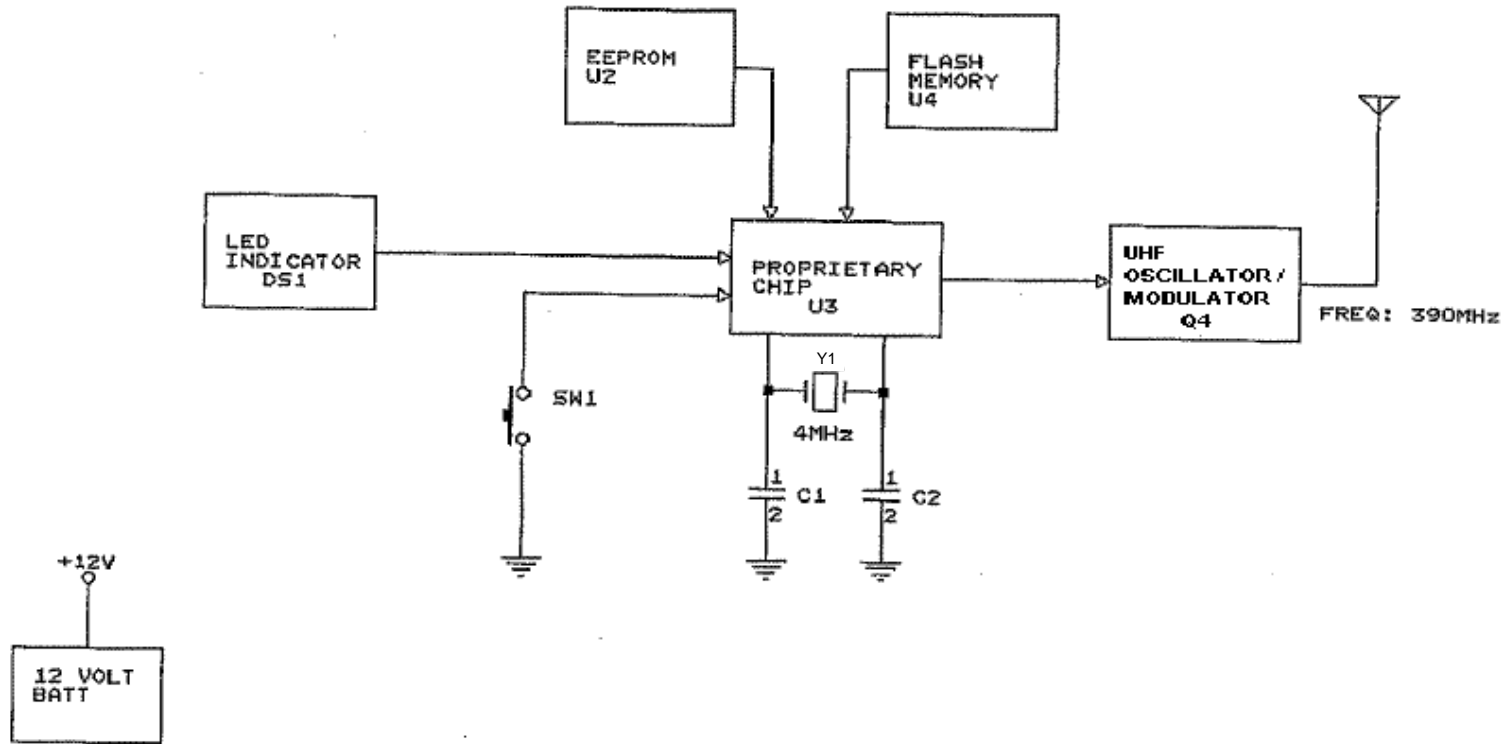

PROPRIETARY INFO

REVISIONS				
LET	REV	DESCRIPTION	DATE	APPD
	A	INITIAL RELEASE	27-JUL-2007	

 CAPITAL PROSPECT LTD.	
Title	
BLOCK DIAG, MODEL GRV-390	
Size	Document Number
A	GRV390_BLK.SCH
Date:	July 30, 2007
Sheet	1 of 1
REV	A