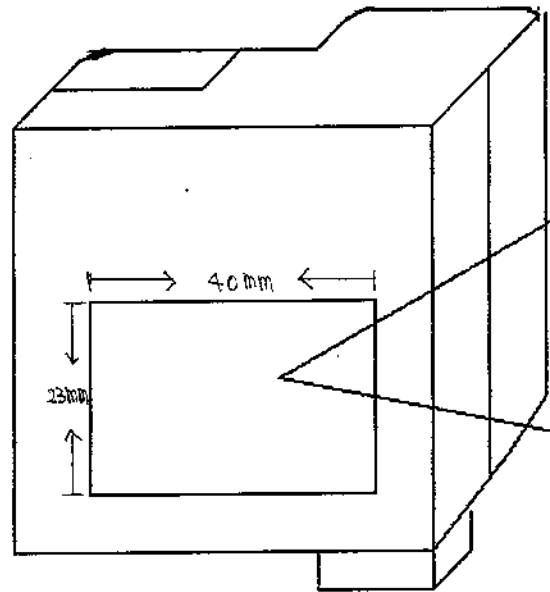

REVISIONS

LET	REV	DESCRIPTION	DATE	APPD
	X1	PRELIM RELEASE	16-JUN-2003	

PROPRIETARY INFO

FCC & IC LABEL

SKYLINK Model: GM318T  
 FCC ID: KUTGM318T  
 IC: 4454A-GM318T

MODEL : GM318T

**CPL** CAPITAL PROSPECT LTD.

FILE DIR:

Title		DIAG,LABEL,GM318T	
Size Document Number		REV	
A	GM318TLB.SCH	X1	
Date:	June 18, 2003	Sheet	1 of 1