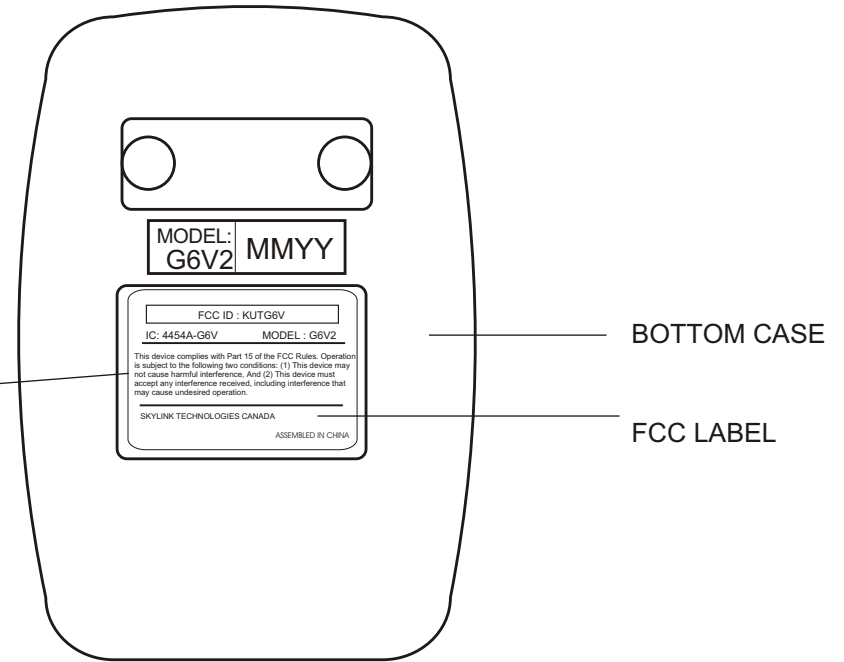

PROPRIETARY INFORMATION

SIZE = 30X18mm

CPL CAPITAL PROSPECT LTD.

**MODEL : G6V
LABEL DIAGRAM
DATE : 7 JUL, 2007
PAGE : 1 OF 1**

PROPRIETARY INFORMATION

SIZE = 30X18mm

CPL CAPITAL PROSPECT LTD.

MODEL : G6V2
LABEL DIAGRAM
DATE : 7 JUL, 2007
PAGE : 1 OF 1