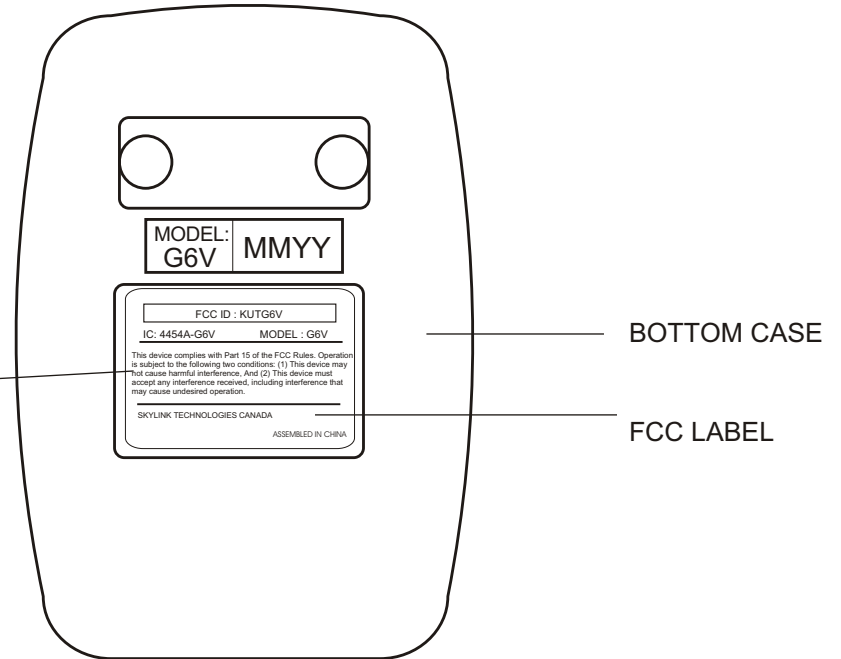

PROPRIETARY INFORMATION

SIZE = 30X18mm

CPL CAPITAL PROSPECT LTD.

**MODEL : G6V
LABEL DIAGRAM
DATE : 7 JUL, 2007
PAGE : 1 OF 1**

PROPRIETARY INFORMATION

SIZE = 30X18mm

CPL CAPITAL PROSPECT LTD.

MODEL : G6V2
LABEL DIAGRAM
DATE : 7 JUL, 2007
PAGE : 1 OF 1