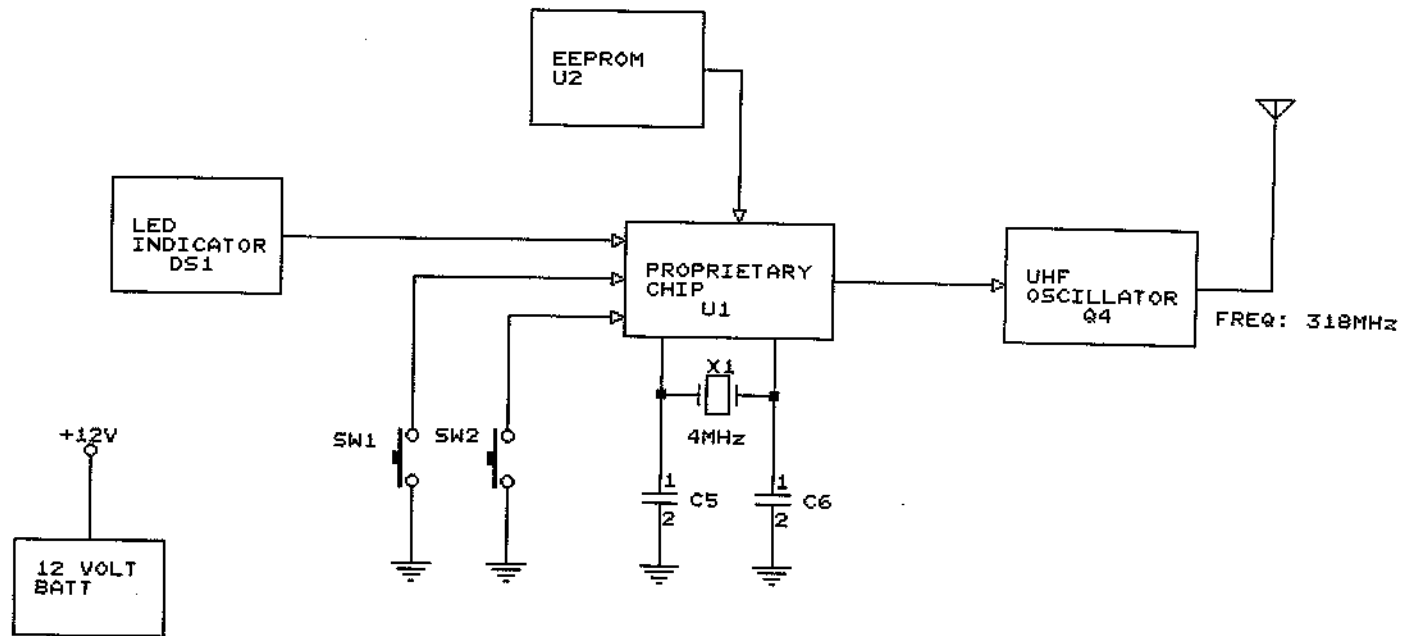

PROPRIETARY INFO

REVISIONS				
LET	REV	DESCRIPTION	DATE	APPD
	A	INITIAL RELEASE	6-JUL-2007	

FILE DIR:

CPL CAPITAL PROSPECT LTD.	
Title BLOCK DIAG, MODEL G6V2	
Size A	Document Number G6V2_BLK.SCH
Date: July 8, 2007	Sheet 1 of 1