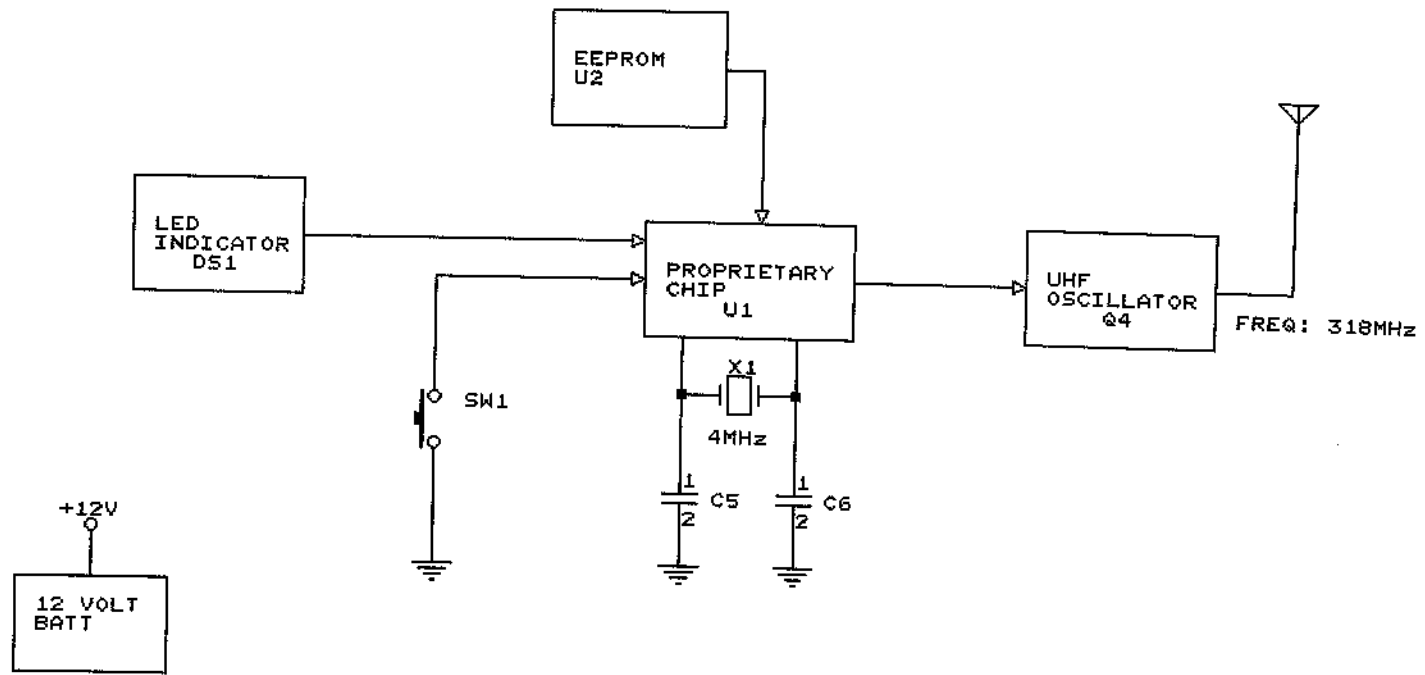

PROPRIETARY INFO

REVISIONS				
LET	REV	DESCRIPTION	DATE	APPD
	A	INITIAL RELEASE	6-JUL-2007	

FILE DIR:

CAPITAL PROSPECT LTD.		
Title		
BLOCK DIAG, MODEL G6V		
Size	Document Number	REV
A	G6V_BLK.SCH	A
Date:	July 8, 2007	Sheet 1 of 1