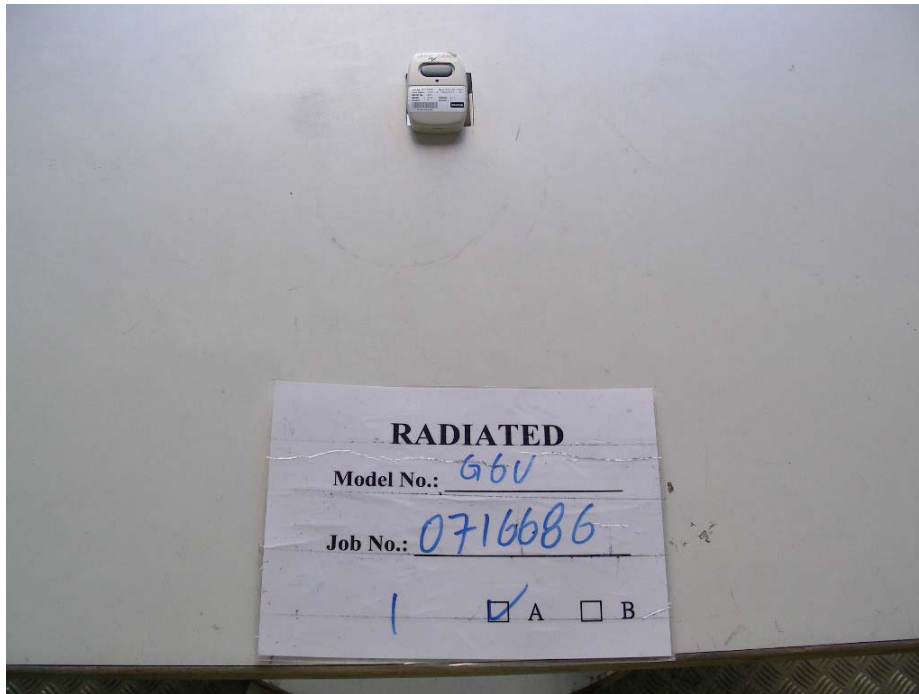

Test Setup

FCC ID : KUTG6V

Radiated - front

Radiated - rear

Test Setup

FCC ID : KUTG6V

Radiated - front

Radiated - rear