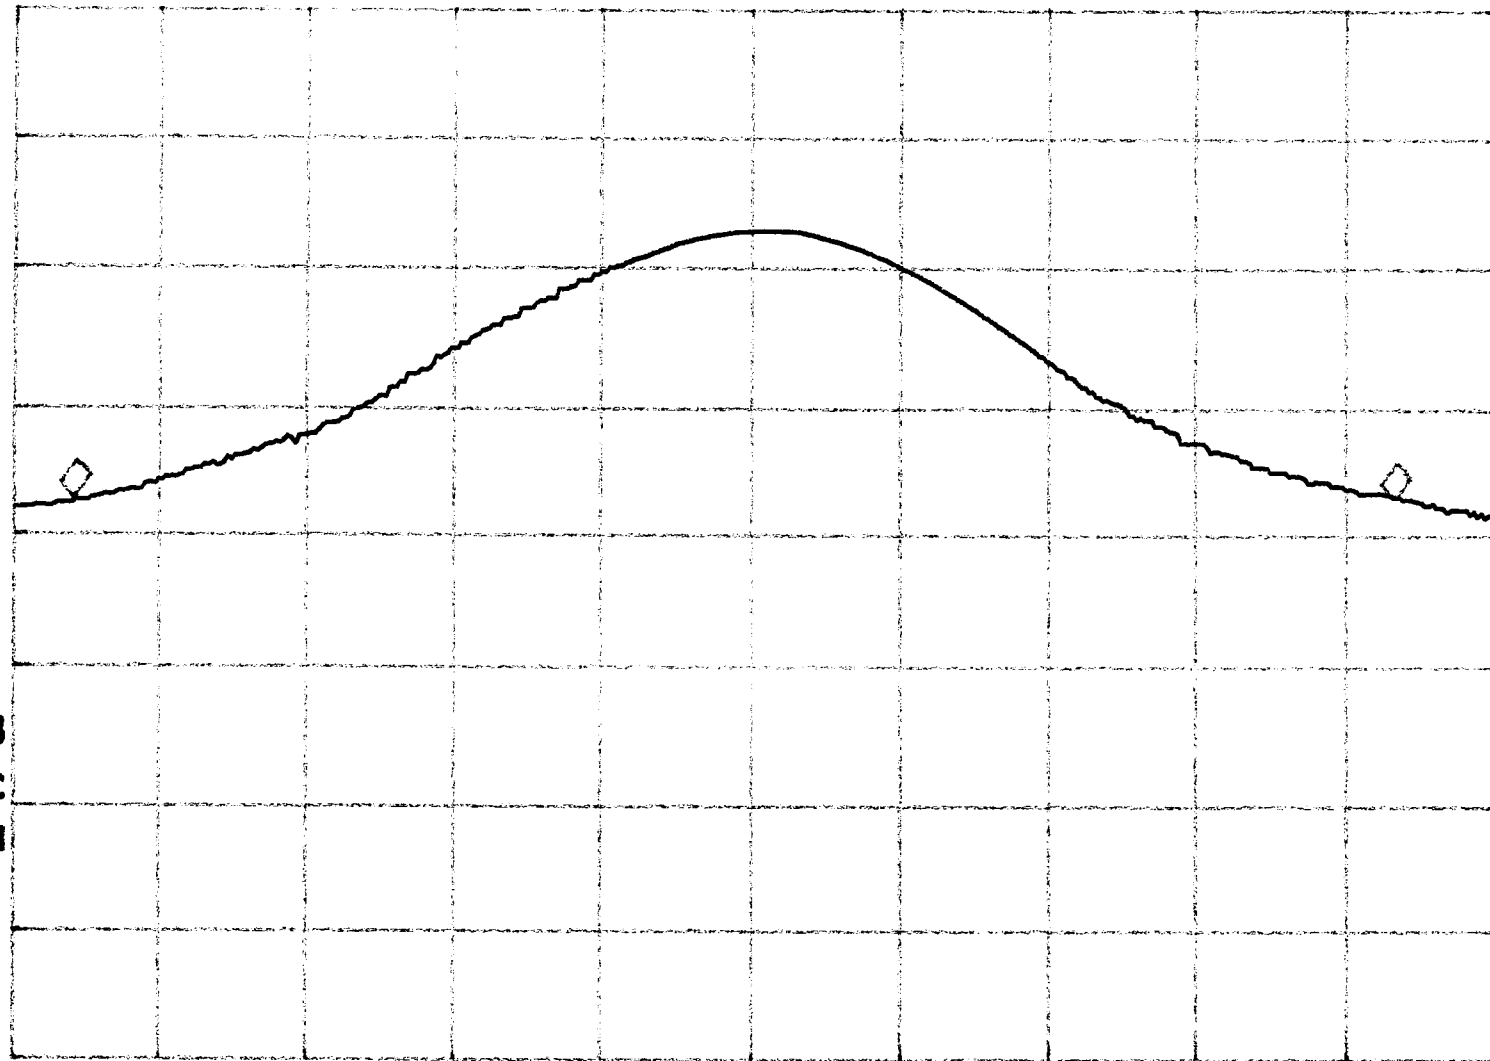

hp

MKR -446.3 KHz

REF -14.0 dBm

AT 10 dB

.01 dB

PEAK
LOG
10
dB/

VA SB
SC FC
CORR

CENTER 314.9688 MHz

SPAN 500.0 KHz

#RES BW 100 KHz

#VBW 100 KHz

SWP 20.0 msec