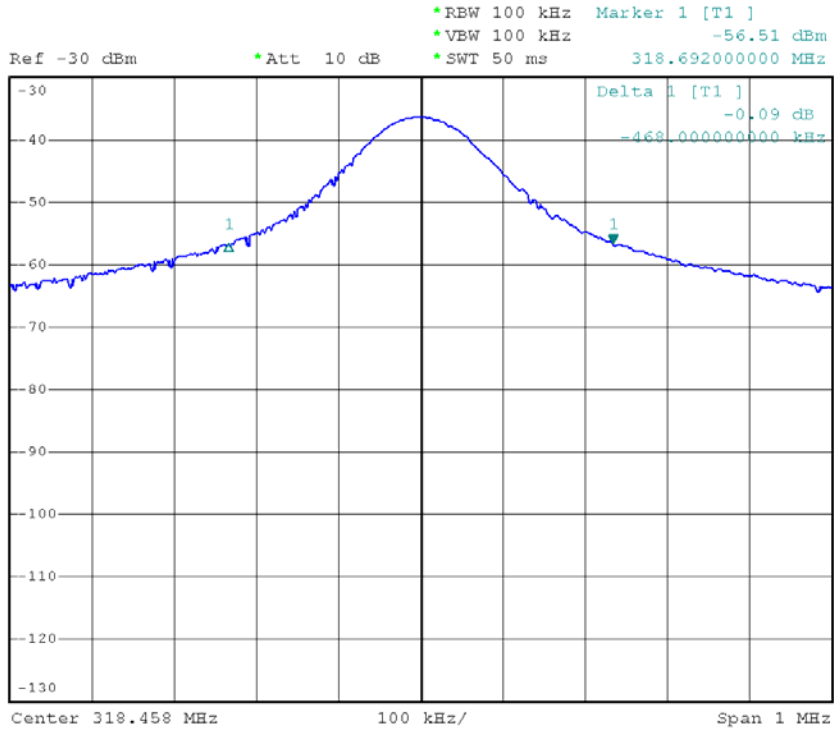

300 MHz
Bandwidth: 464 kHz

Date: 3.MAR.2005 11:16:25

310 MHz
Bandwidth: 478 kHz
(Worst Case)

Date: 3.MAR.2005 11:47:52

318 MHz
Bandwidth: 468 kHz

Date: 3.MAR.2005 11:29:11

390 MHz
Bandwidth: 472 kHz

Date: 3.MAR.2005 11:37:04