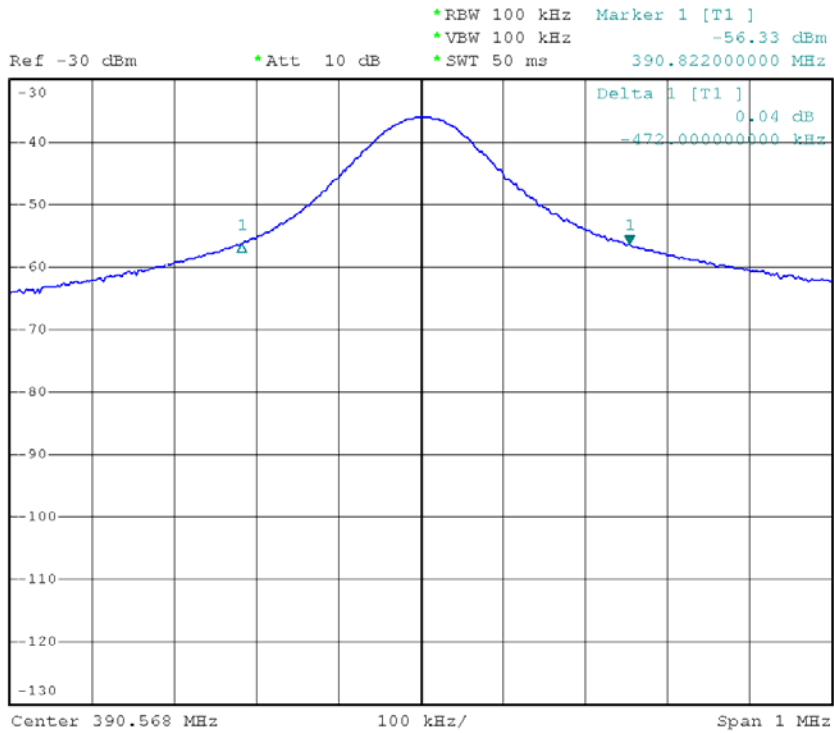

300 MHz
Bandwidth: 464 kHz

Date: 3.MAR.2005 11:16:25

310 MHz
Bandwidth: 478 kHz
(Worst Case)

Date: 3.MAR.2005 11:47:52

318 MHz
Bandwidth: 468 kHz

Date: 3.MAR.2005 11:29:11

390 MHz
Bandwidth: 472 kHz

Date: 3.MAR.2005 11:37:04