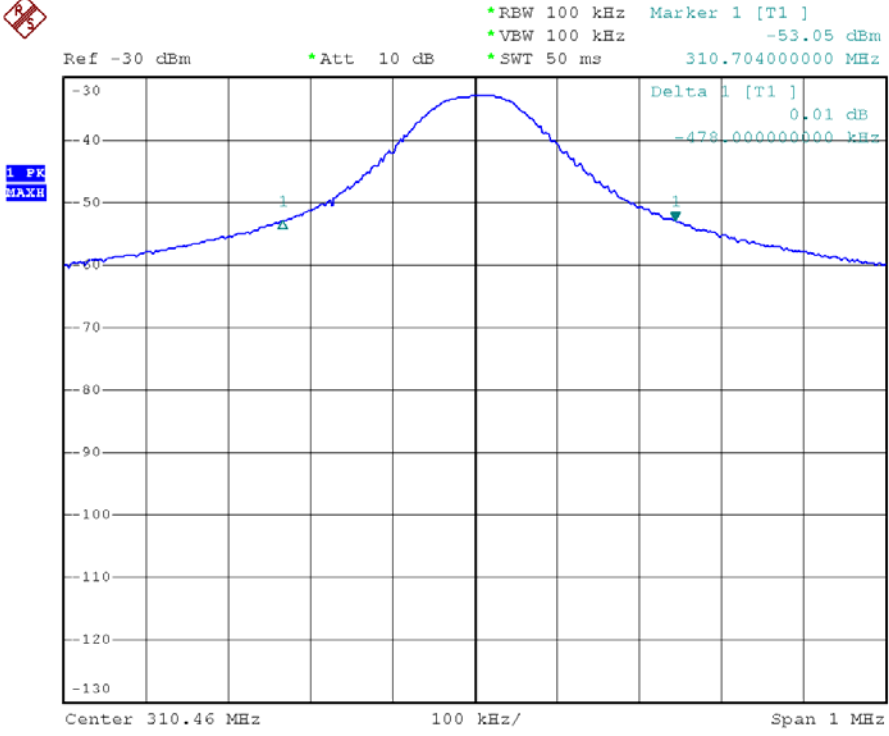

300 MHz
Bandwidth: 464 kHz

Date: 3.MAR.2005 11:16:25

310 MHz
Bandwidth: 478 kHz
(Worst Case)

Date: 3.MAR.2005 11:47:52

318 MHz
Bandwidth: 468 kHz

Date: 3.MAR.2005 11:29:11

390 MHz
Bandwidth: 472 kHz

Date: 3.MAR.2005 11:37:04