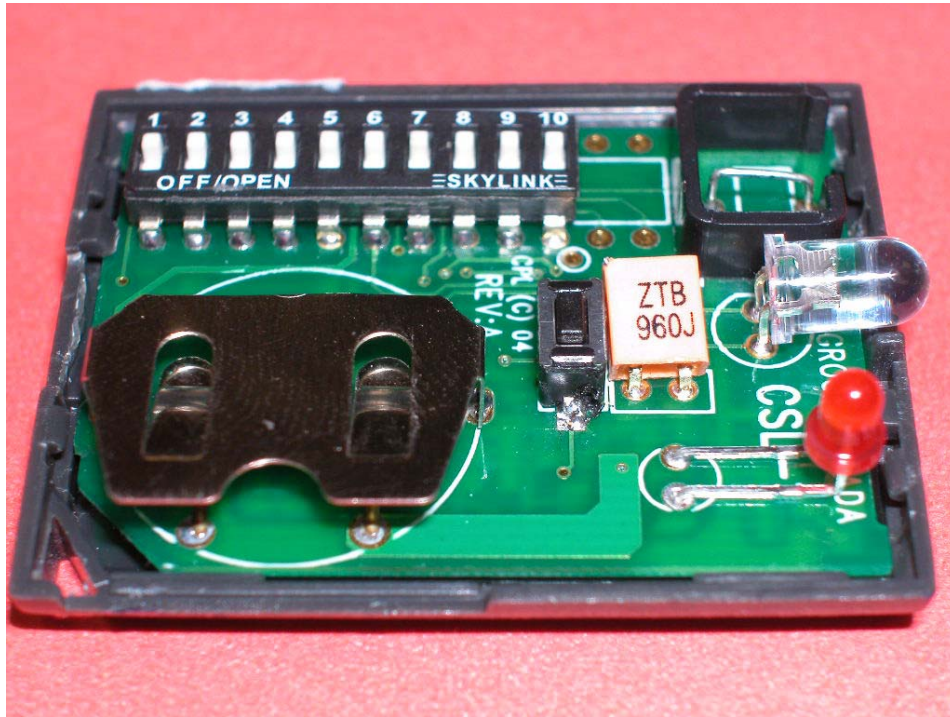

Test Setup

FCC ID : KUTCSL

Internal Photo - 1 (301MHz)

Internal Photo - 2 (301MHz)

Test Setup

FCC ID : KUTCSL

Internal Photo - 3 (310MHz)

Internal Photo - 4 (310MHz)

Test Setup

FCC ID : KUTCSL

Internal Photo – 5 (318MHz)

Internal Photo – 6 (318MHz)

Test Setup

FCC ID : KUTCSL

Internal Photo – 7 (390MHz)

Internal Photo – 8 (390MHz)