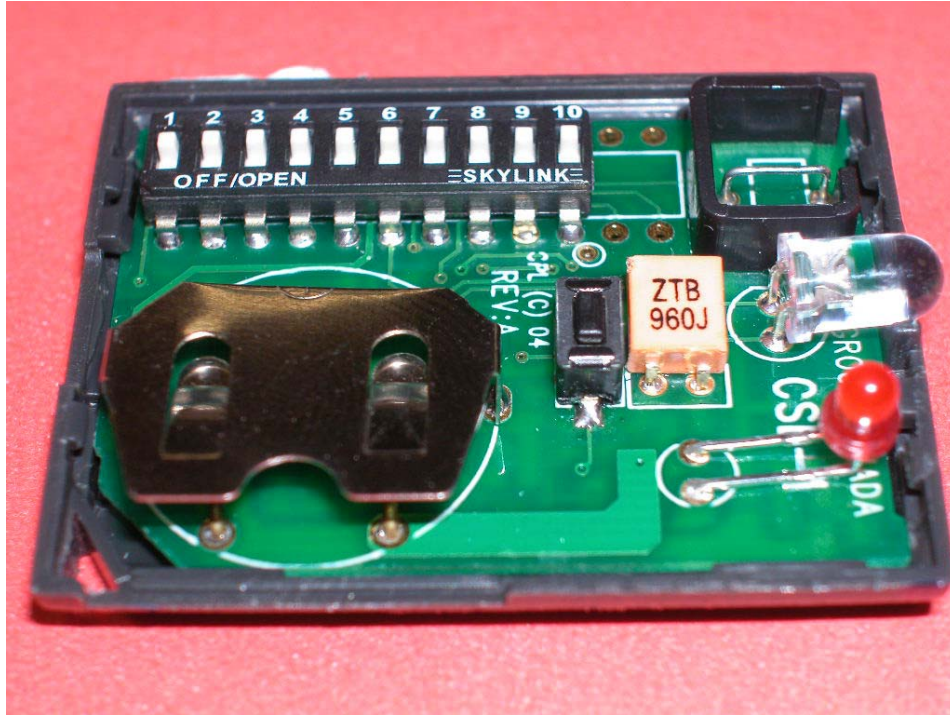

Test Setup

FCC ID : KUTCSL

Internal Photo - 1 (301MHz)

Internal Photo - 2 (301MHz)

Test Setup

FCC ID : KUTCSL

Internal Photo - 3 (310MHz)

Internal Photo - 4 (310MHz)

Test Setup

FCC ID : KUTCSL

Internal Photo – 5 (318MHz)

Internal Photo – 6 (318MHz)

Test Setup

FCC ID : KUTCSL

Internal Photo – 7 (390MHz)

Internal Photo – 8 (390MHz)