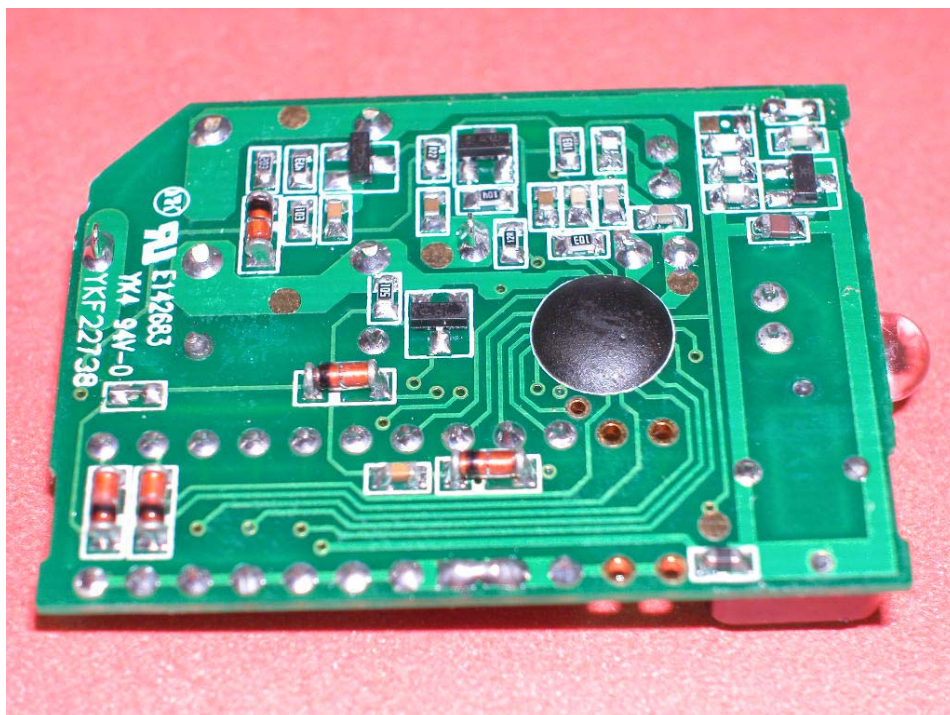

Test Setup

FCC ID : KUTCSL

Internal Photo - 1 (301MHz)

Internal Photo - 2 (301MHz)

Test Setup

FCC ID : KUTCSL

Internal Photo - 3 (310MHz)

Internal Photo - 4 (310MHz)

Test Setup

FCC ID : KUTCSL

Internal Photo – 5 (318MHz)

Internal Photo – 6 (318MHz)

Test Setup

FCC ID : KUTCSL

Internal Photo – 7 (390MHz)

Internal Photo – 8 (390MHz)