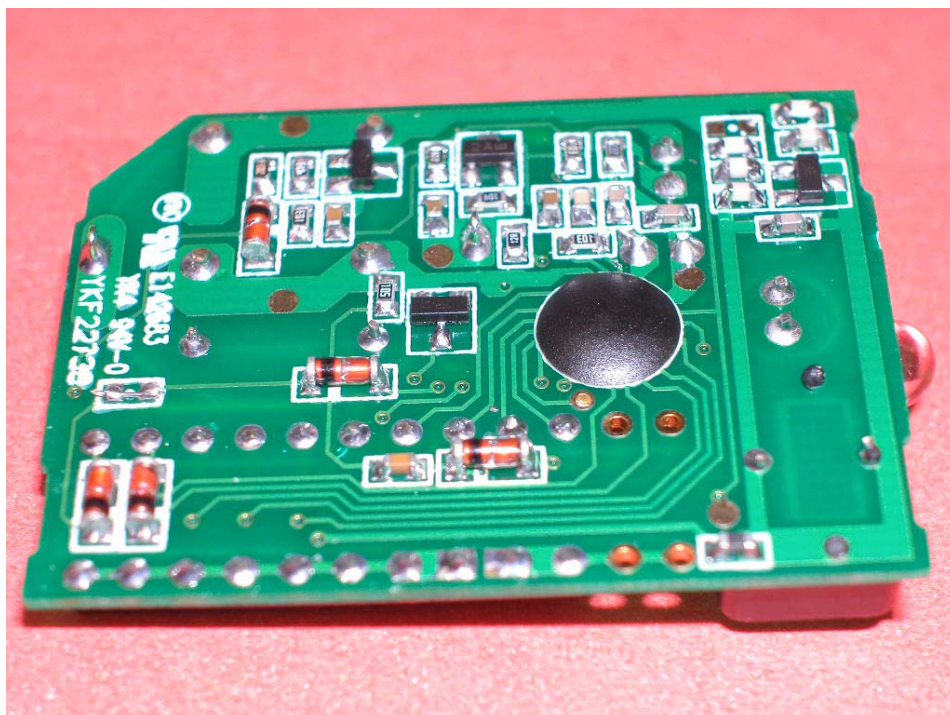

Test Setup

FCC ID : KUTCSL

Internal Photo - 1 (301MHz)

Internal Photo - 2 (301MHz)

Test Setup

FCC ID : KUTCSL

Internal Photo - 3 (310MHz)

Internal Photo - 4 (310MHz)

Test Setup

FCC ID : KUTCSL

Internal Photo – 5 (318MHz)

Internal Photo – 6 (318MHz)

Test Setup

FCC ID : KUTCSL

Internal Photo – 7 (390MHz)

Internal Photo – 8 (390MHz)