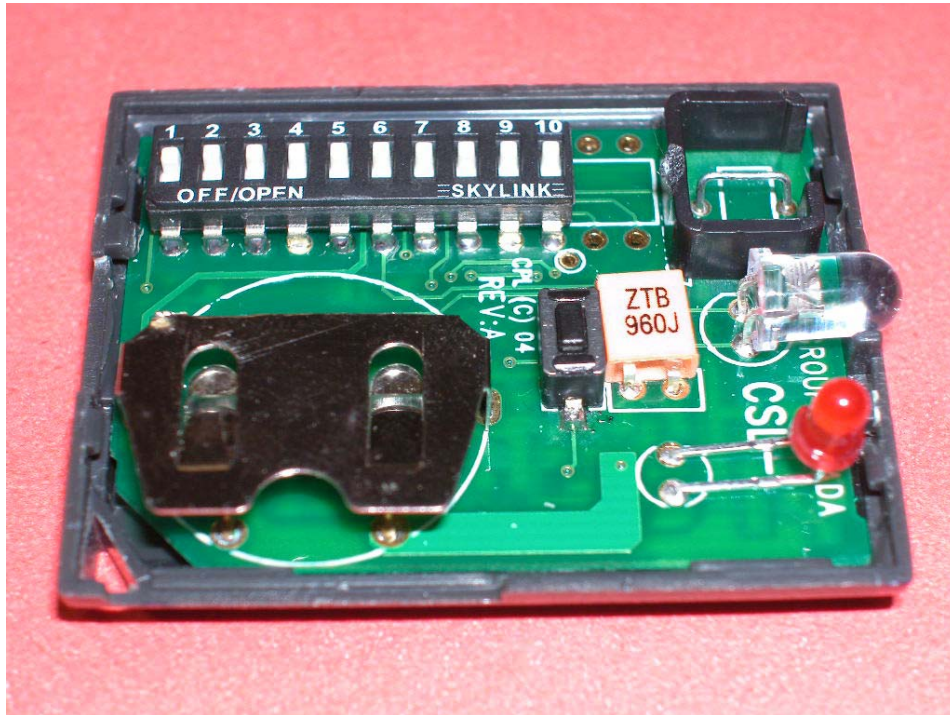

Test Setup

FCC ID : KUTCSL

Internal Photo - 1 (301MHz)

Internal Photo - 2 (301MHz)

Test Setup

FCC ID : KUTCSL

Internal Photo - 3 (310MHz)

Internal Photo - 4 (310MHz)

Test Setup

FCC ID : KUTCSL

Internal Photo – 5 (318MHz)

Internal Photo – 6 (318MHz)

Test Setup

FCC ID : KUTCSL

Internal Photo – 7 (390MHz)

Internal Photo – 8 (390MHz)