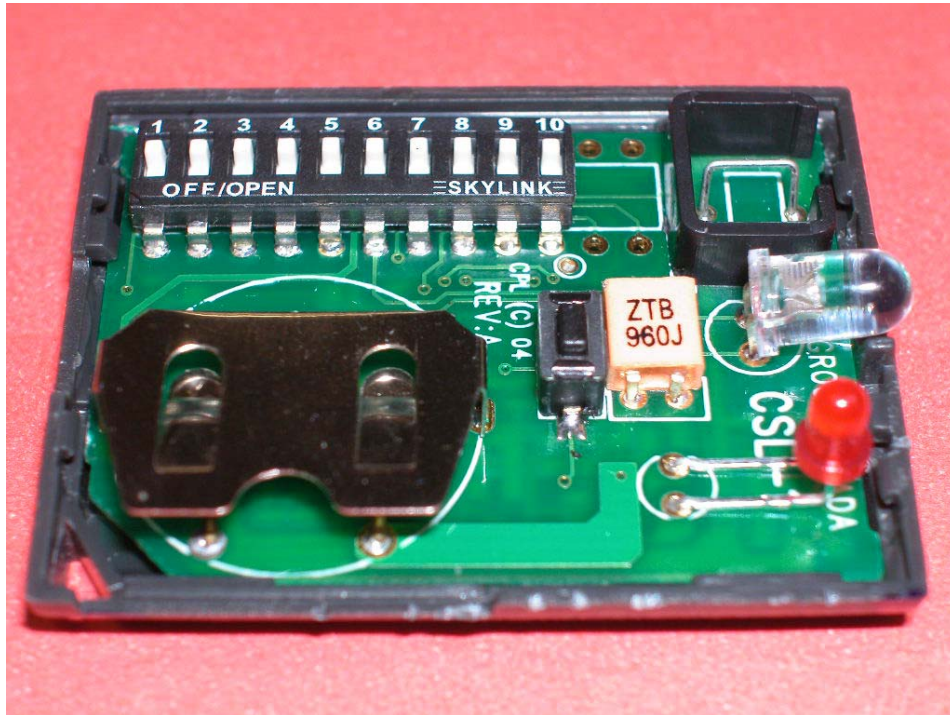

Test Setup

FCC ID : KUTCSL

Internal Photo - 1 (301MHz)

Internal Photo - 2 (301MHz)

Test Setup

FCC ID : KUTCSL

Internal Photo - 3 (310MHz)

Internal Photo - 4 (310MHz)

Test Setup

FCC ID : KUTCSL

Internal Photo – 5 (318MHz)

Internal Photo – 6 (318MHz)

Test Setup

FCC ID : KUTCSL

Internal Photo – 7 (390MHz)

Internal Photo – 8 (390MHz)