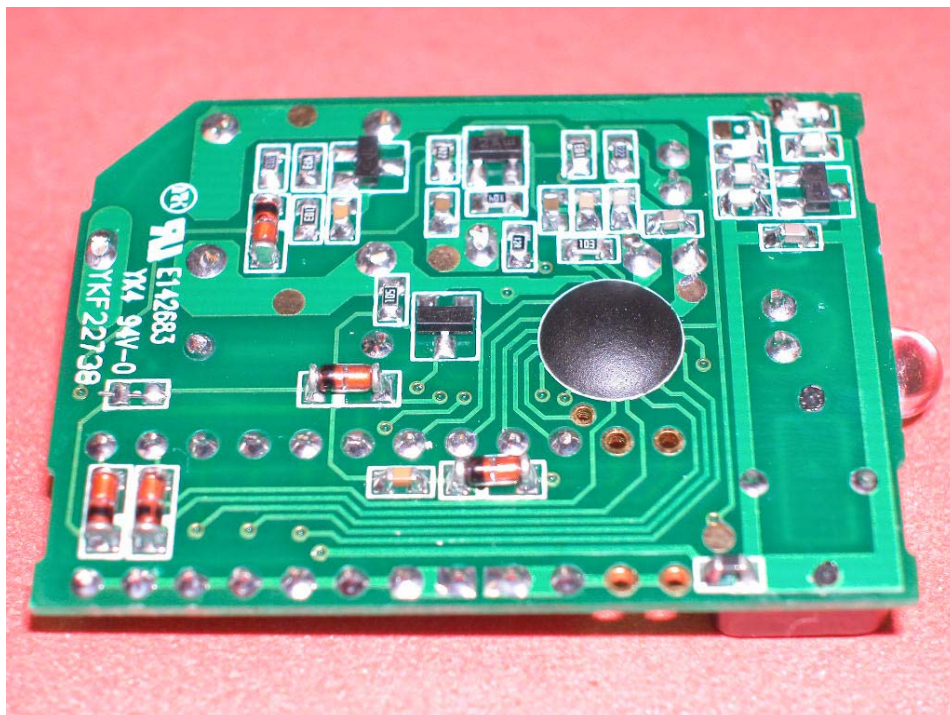

Test Setup

FCC ID : KUTCSL

Internal Photo - 1 (301MHz)

Internal Photo - 2 (301MHz)

Test Setup

FCC ID : KUTCSL

Internal Photo - 3 (310MHz)

Internal Photo - 4 (310MHz)

Test Setup

FCC ID : KUTCSL

Internal Photo – 5 (318MHz)

Internal Photo – 6 (318MHz)

Test Setup

FCC ID : KUTCSL

Internal Photo – 7 (390MHz)

Internal Photo – 8 (390MHz)