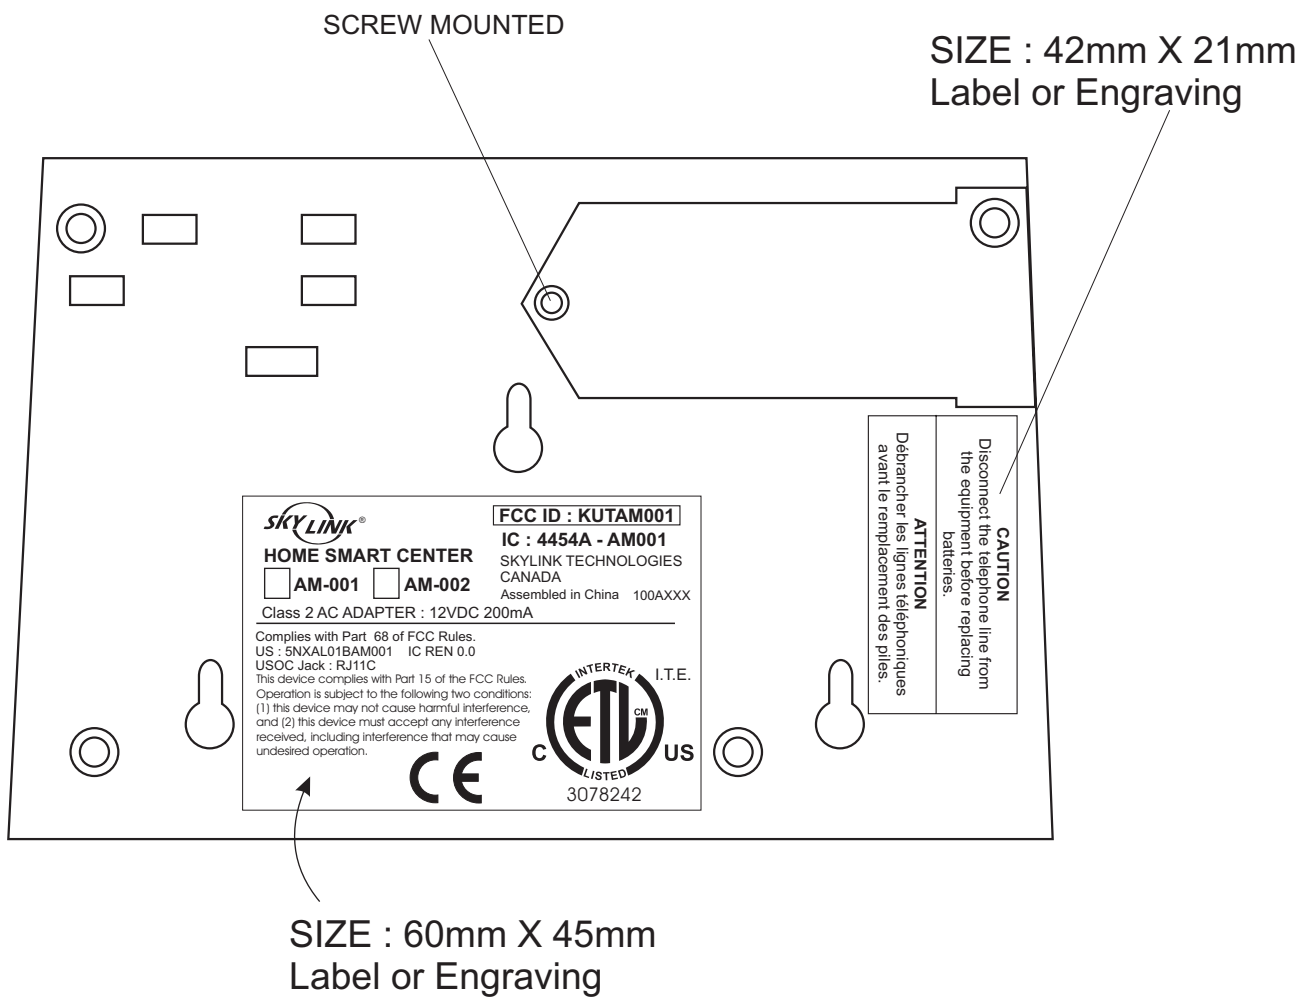

Silkscreen of AC/DC Jack marking.

CAPITAL PROSPECT LTD.

MODEL : AM-001

LABEL/MARKING DIAGRAM

SIZE : 42mm X 21mm
Label or Engraving

SIZE : 60mm X 45mm
Label or Engraving

CAPITAL PROSPECT LTD.

MODEL : AM-002

LABEL/MARKING DIAGRAM