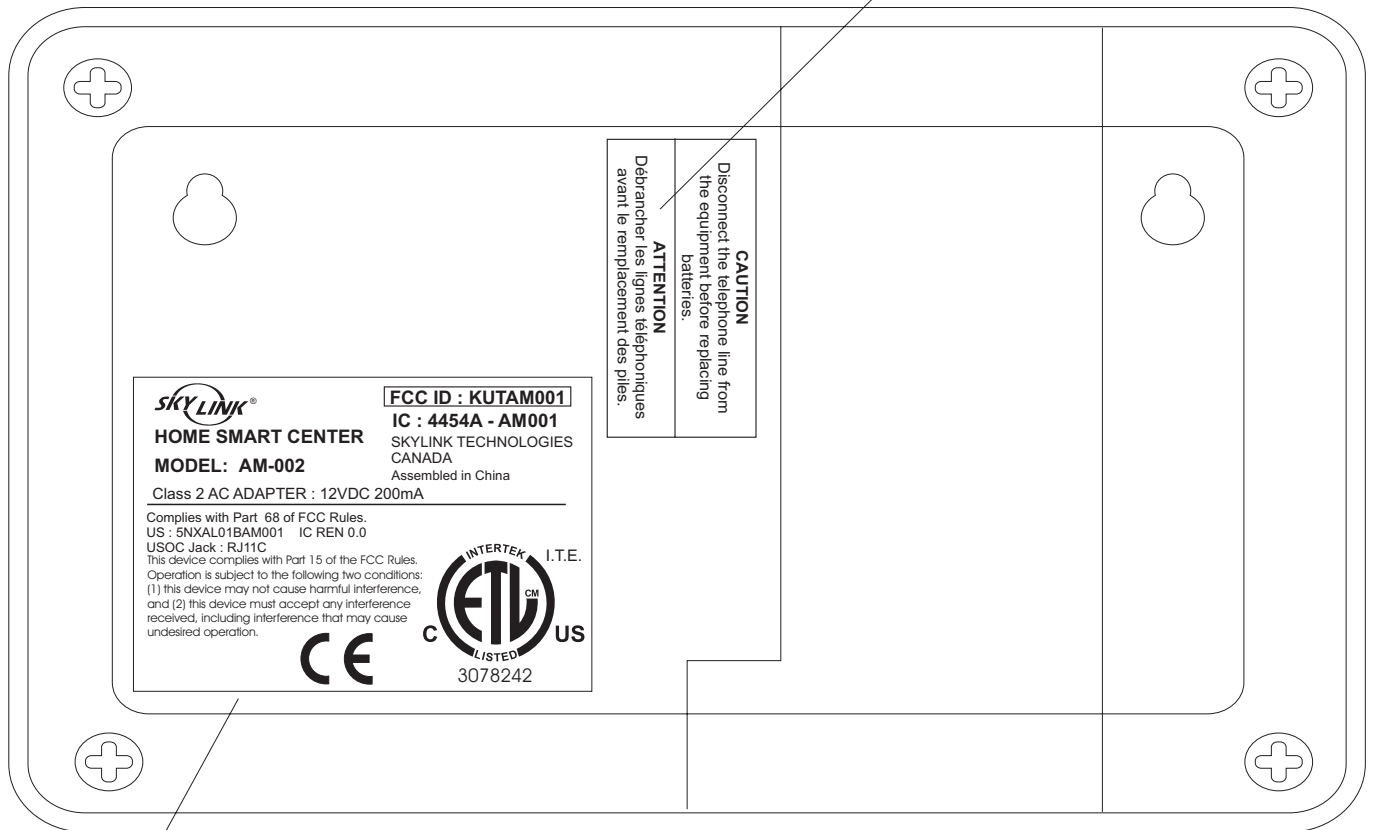

Silkscreen of AC/DC Jack marking.

CAPITAL PROSPECT LTD.

MODEL : AM-001

LABEL/MARKING DIAGRAM

SIZE : 42mm X 21mm
Label or Engraving

SIZE : 60mm X 45mm
Label or Engraving

CAPITAL PROSPECT LTD.

MODEL : AM-002

LABEL/MARKING DIAGRAM