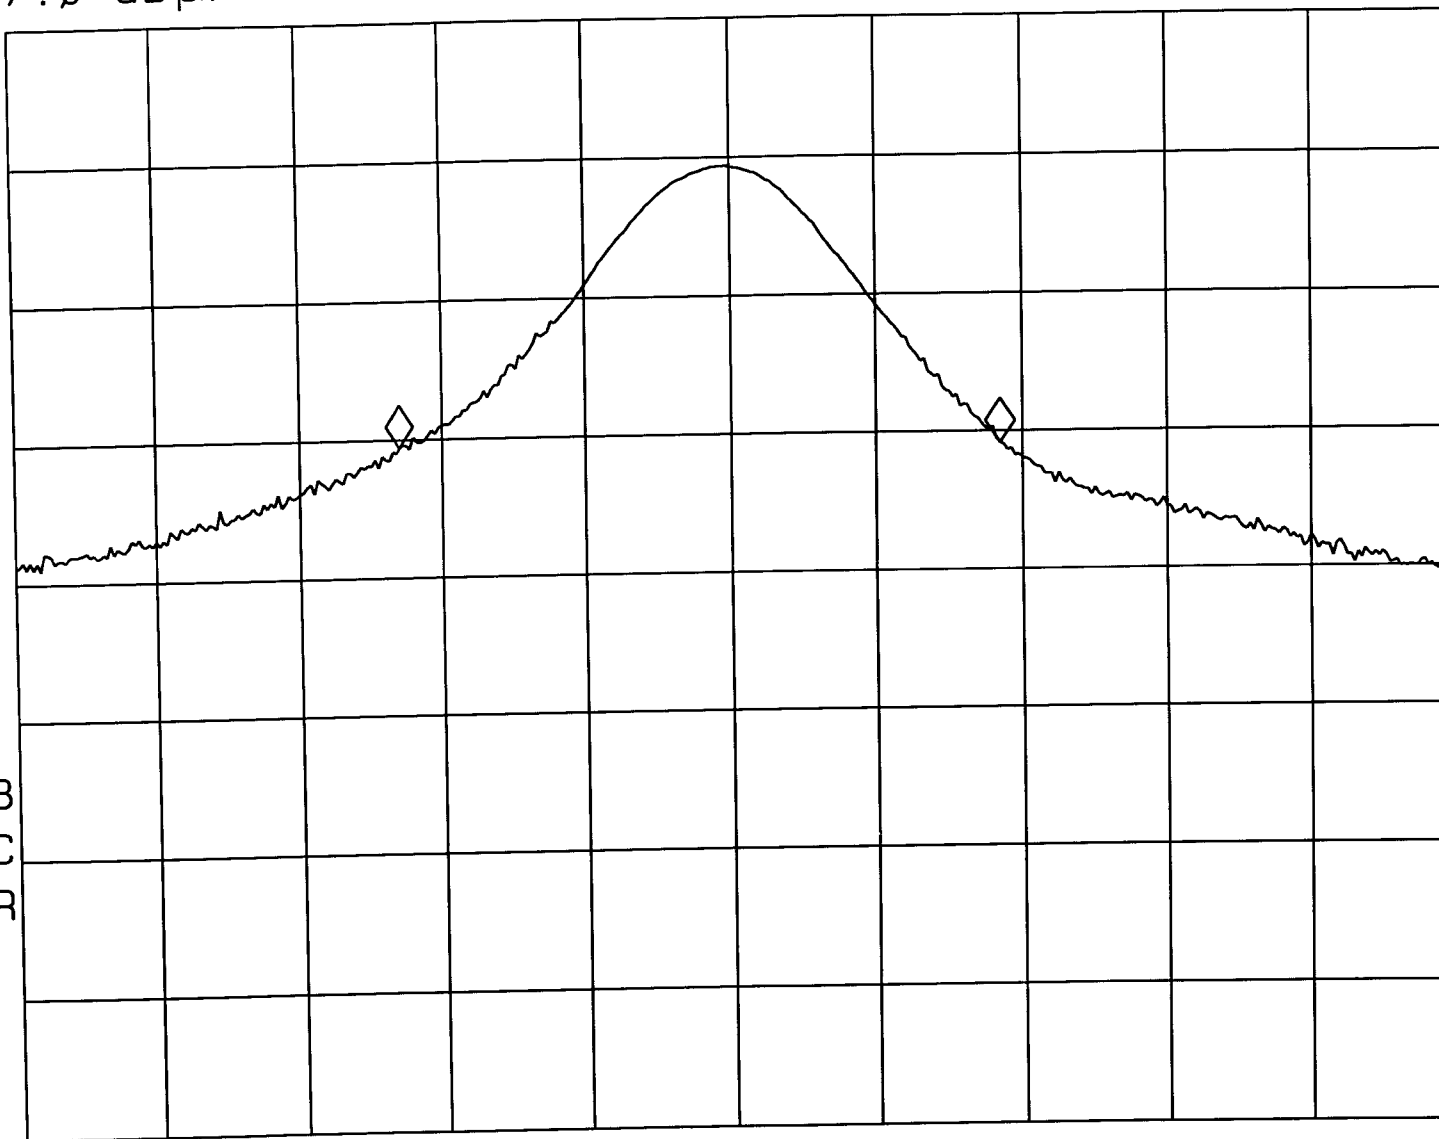

Model: AM-001

hp

MKR 415 kHz

REF 77.0 dB $\mu$ V

AT 10 dB

-.21 dB

PEAK  
LOG  
10  
dB/

VA SB  
SC FC  
CORR

CENTER 433.900 MHz

#RES BW 100 kHz

#VBW 100 kHz

SPAN 1.000 MHz

SWP 20.0 msec

Model: AM-002

hp

MKR 413 KHz

REF 77.0 dB $\mu$ V

AT 10 dB

- .04 dB

PEAK  
LOG  
10  
dB/

VA SB  
SC FC  
CORR

CENTER 433.848 MHz

#RES BW 100 KHz

#VBW 100 KHz

SPAN 1.000 MHz

SWP 20.0 msec