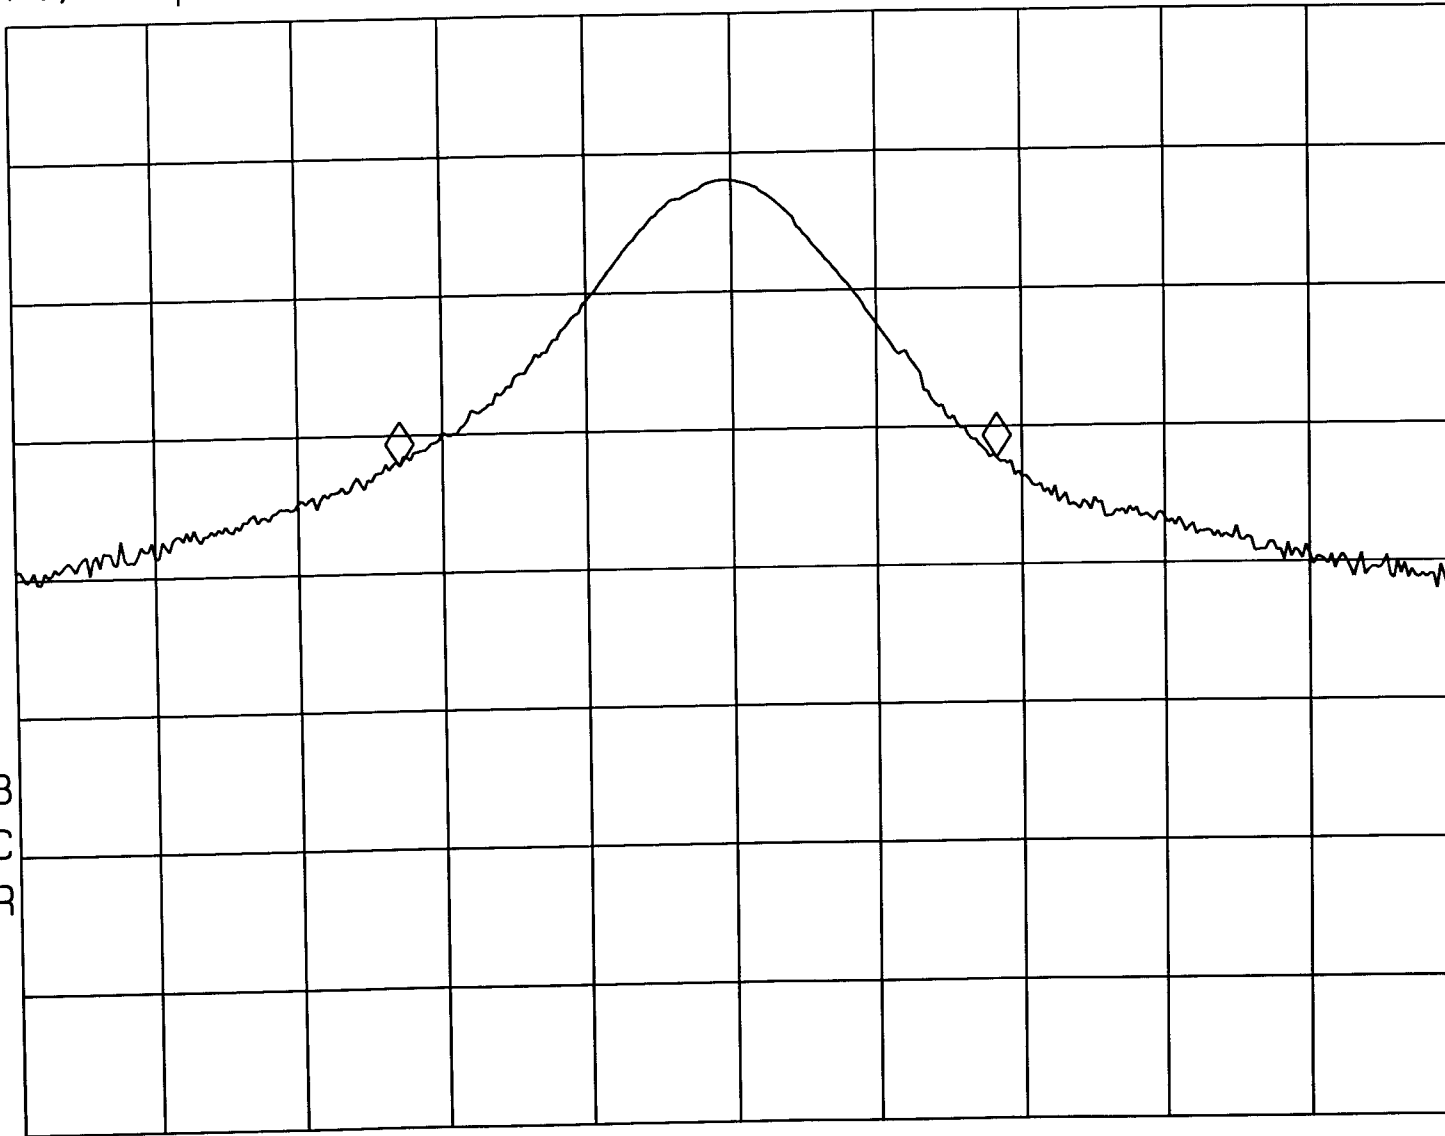

CENTER 433.900 MHz

#RES BW 100 kHz

#VBW 100 kHz

SPAN 1.000 MHz

SWP 20.0 msec

Model: AM-002

hp

MKR 413 KHz

REF 77.0 dB $\mu$ V

AT 10 dB

- .04 dB

PEAK  
LOG  
10  
dB/

VA SB  
SC FC  
CORR

CENTER 433.848 MHz

#RES BW 100 KHz

#VBW 100 KHz

SPAN 1.000 MHz

SWP 20.0 msec