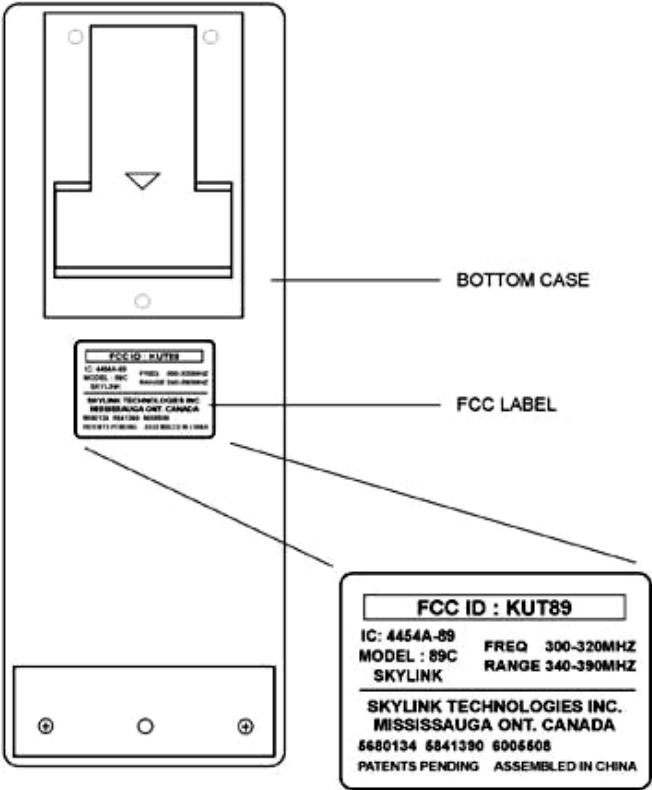

PROPRIETARY INFORMATION

20mm x 30mm

FCC LABEL AND LOCATION

PROPRIETARY INFORMATION