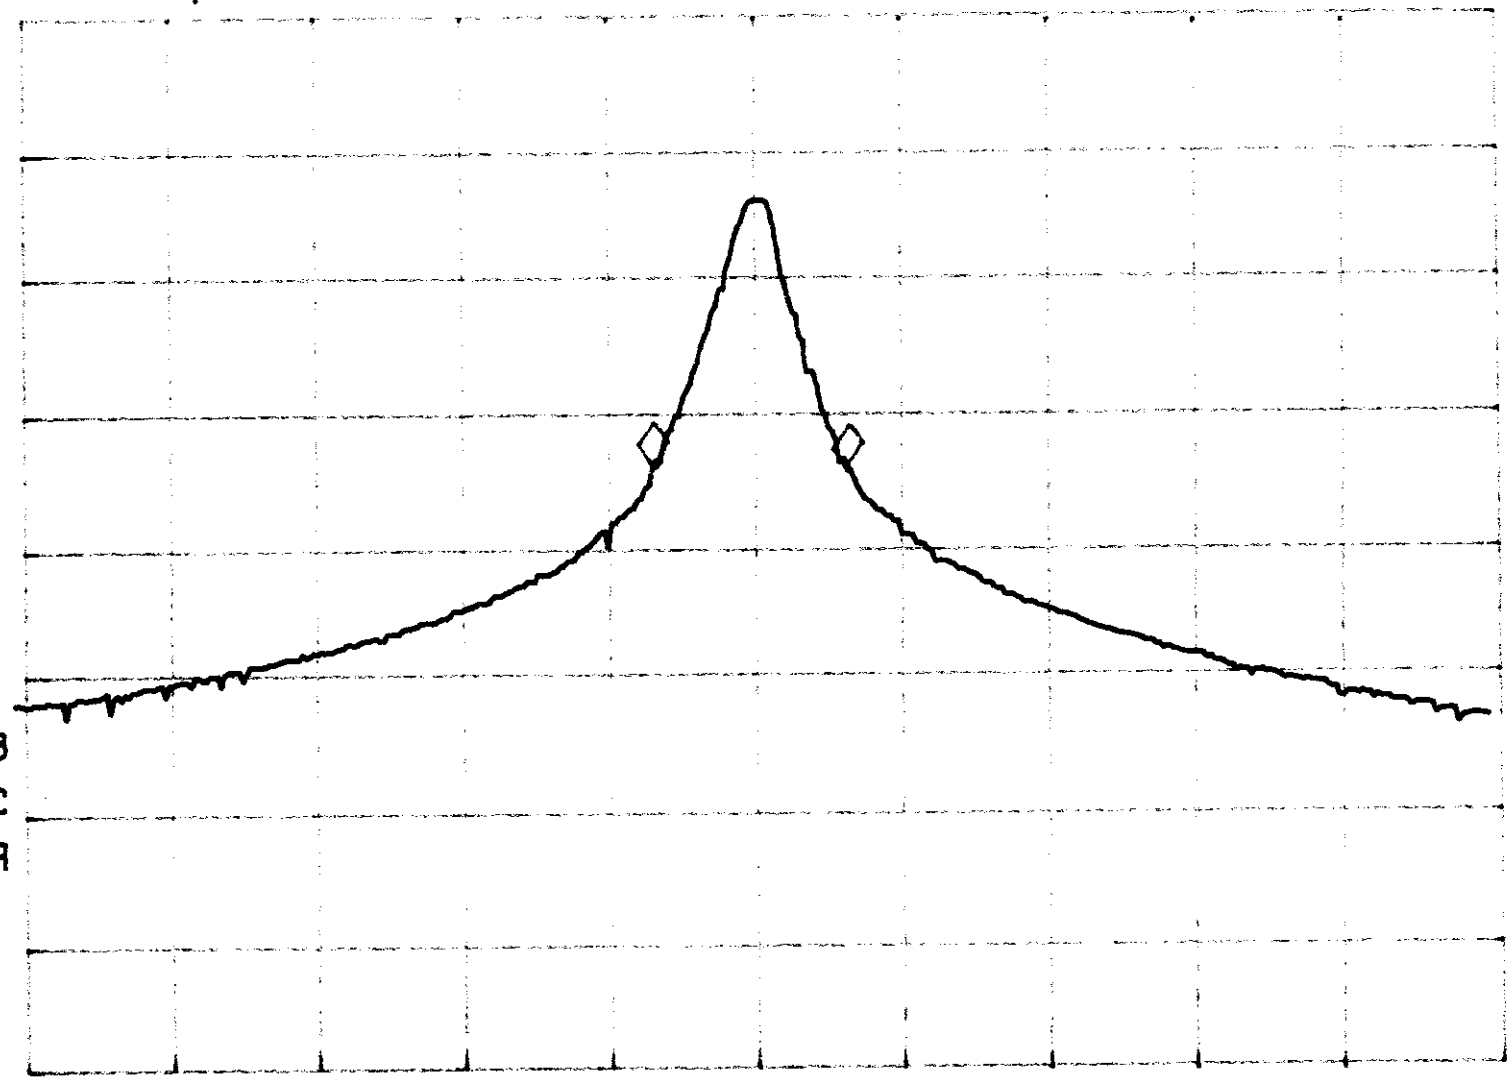

hp

MKR 66.3 KHZ
-.01 dB

REF 97.0 dBμV AT 10 dB

PEAK
LOG
10
dB/

VA SB
SC FC
CORR

CENTER 318.3138 MHz
RES BW 10 KHZ

#VBW 3 MHz

SPAN 500.0 KHZ
SWP 30.0 msec