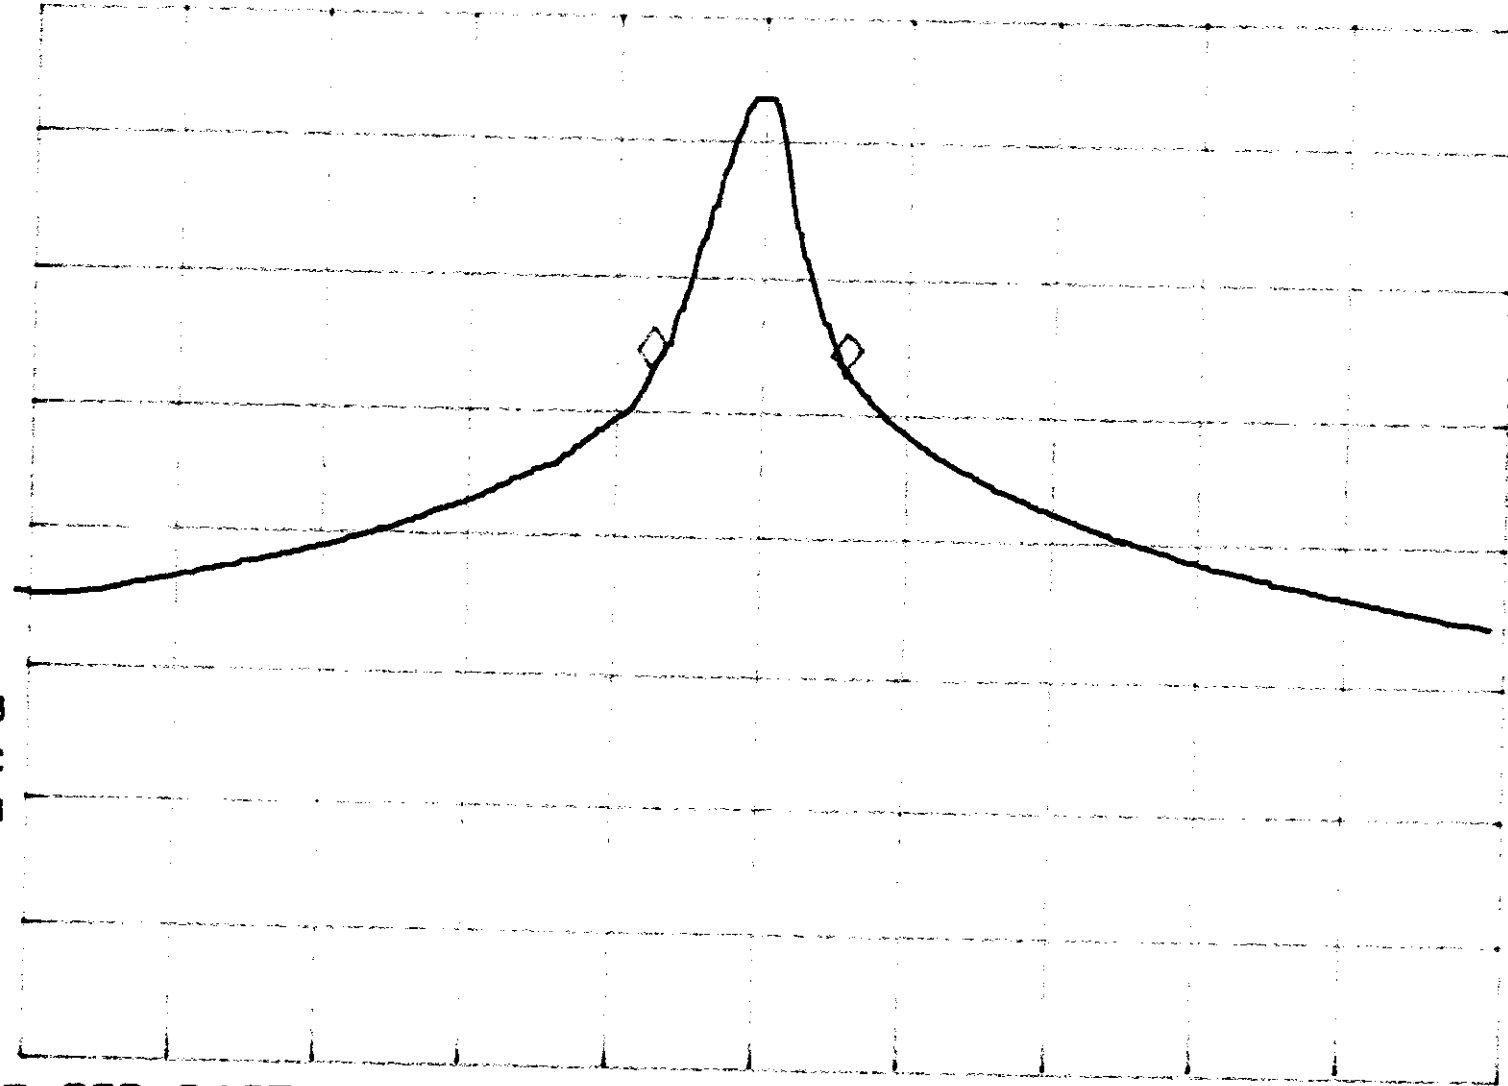

hp

MKR 66.3 KHz
-.04 dB

REF 97.0 dB μ V AT 10 dB

PEAK

LOG
10
dB/

VA SB
SC FC
CORR

CENTER 389.6125 MHz

RES BW 10 KHz

#VBW 3 MHz

SPAN 500.0 KHz

SWP 30.0 msec