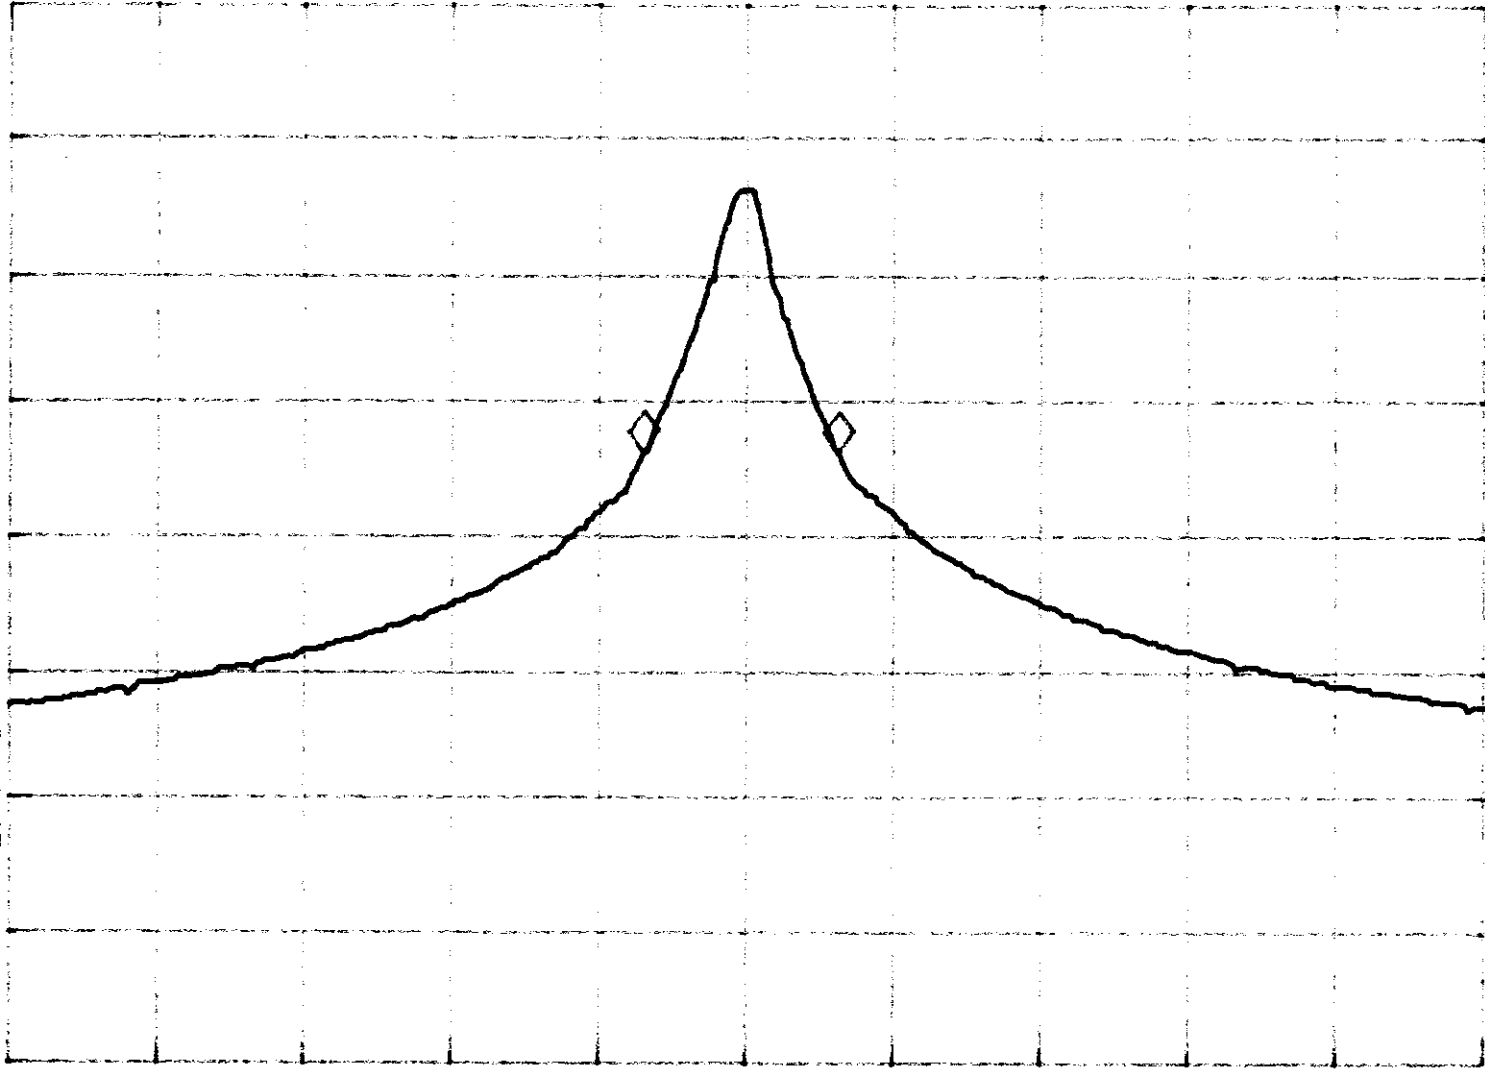

hp

REF 97.0 dBμV

AT 10 dB

MKR 66.3 KHz

-.07 dB

PEAK
LOG
10
dB/

VA SB
SC FC
CORR

CENTER 300.0375 MHz

RES BW 10 KHz

#VBW 3 MHz

SPAN 500.0 KHz

SWP 30.0 msec