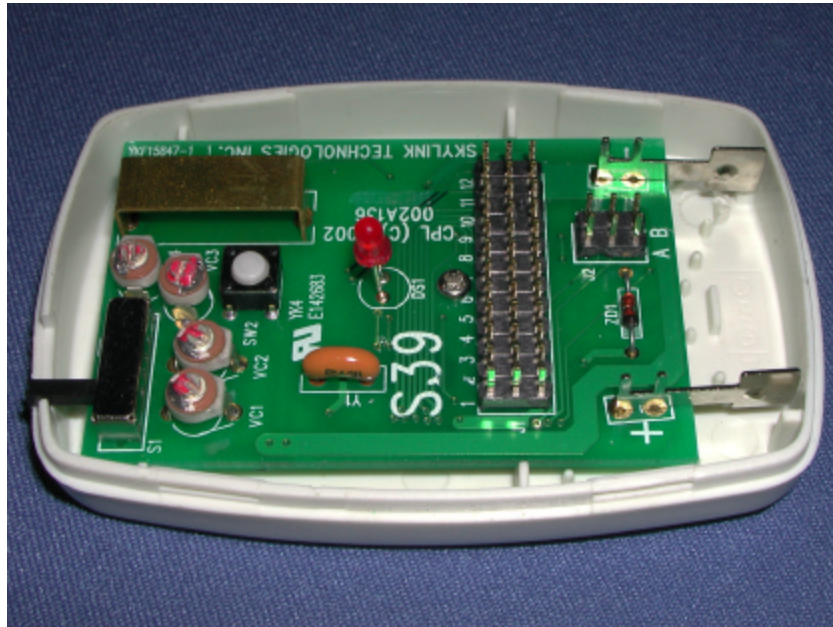

Test Setup

FCC ID : KUT39

Internal Photo - 1

Internal Photo - 2