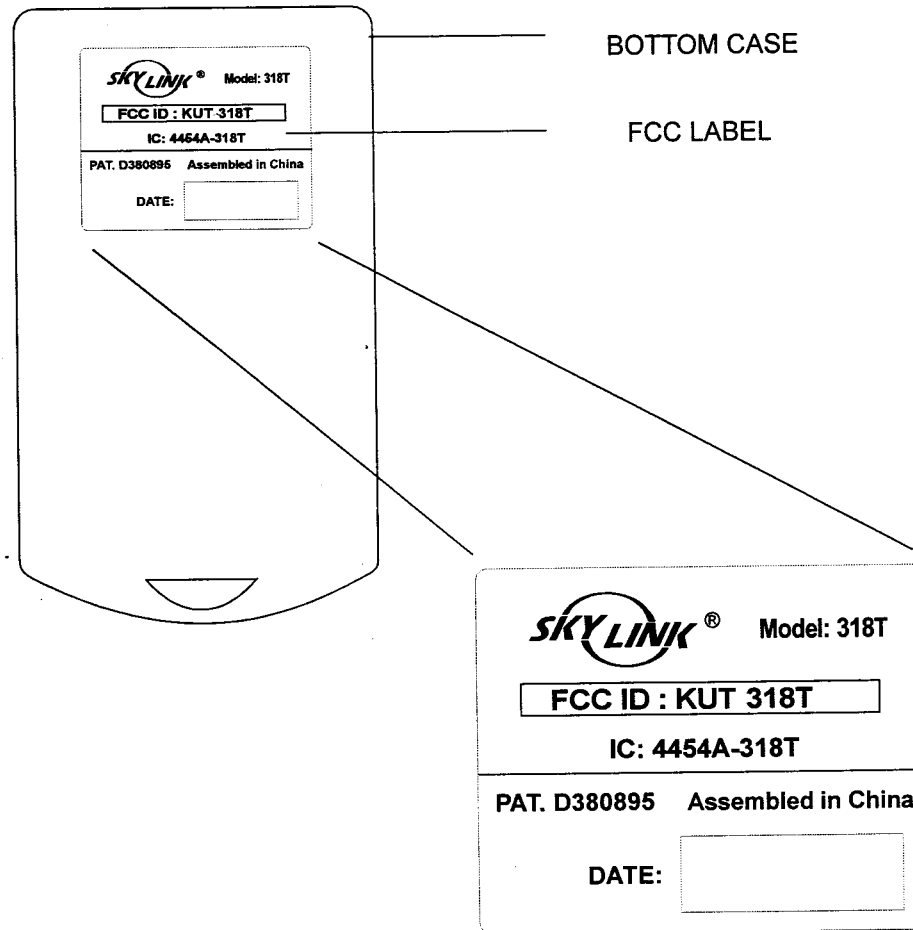

PROPRIETARY INFORMATION

BOTTOM CASE

FCC LABEL

30mm x 24mm