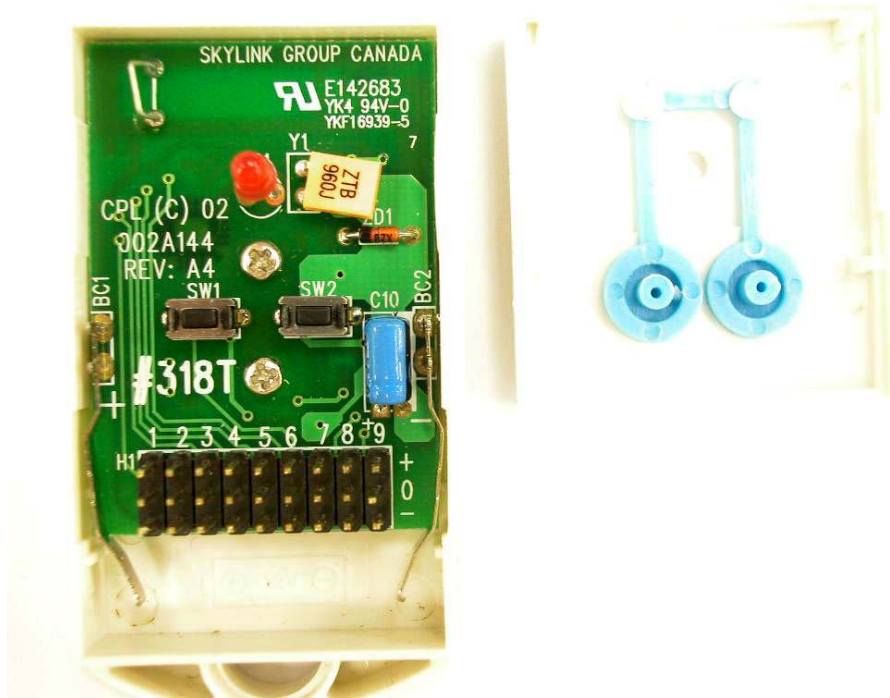

Test Setup

FCC ID : KUT318T

Internal Photo – 1

Internal Photo – 2

Test Setup

FCC ID : KUT318T

Internal Photo – 3