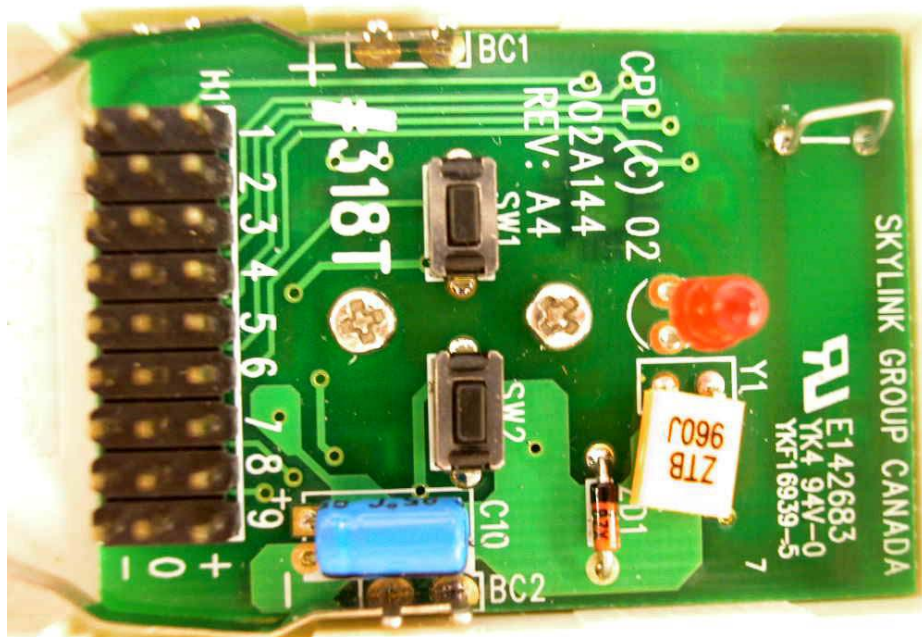

Test Setup

FCC ID : KUT318T

Internal Photo – 1

Internal Photo – 2

Test Setup

FCC ID : KUT318T

Internal Photo – 3