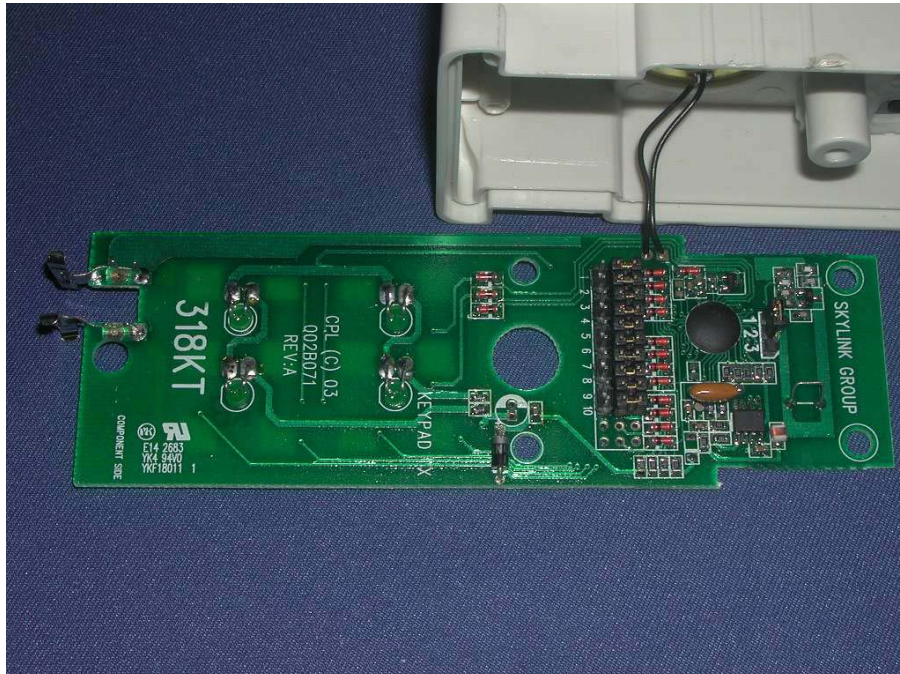

Test Setup

FCC ID : KUT318KT

Internal Photo - 1

Internal Photo - 2

Test Setup

FCC ID : KUT318KT

Internal Photo - 3

Internal Photo - 4