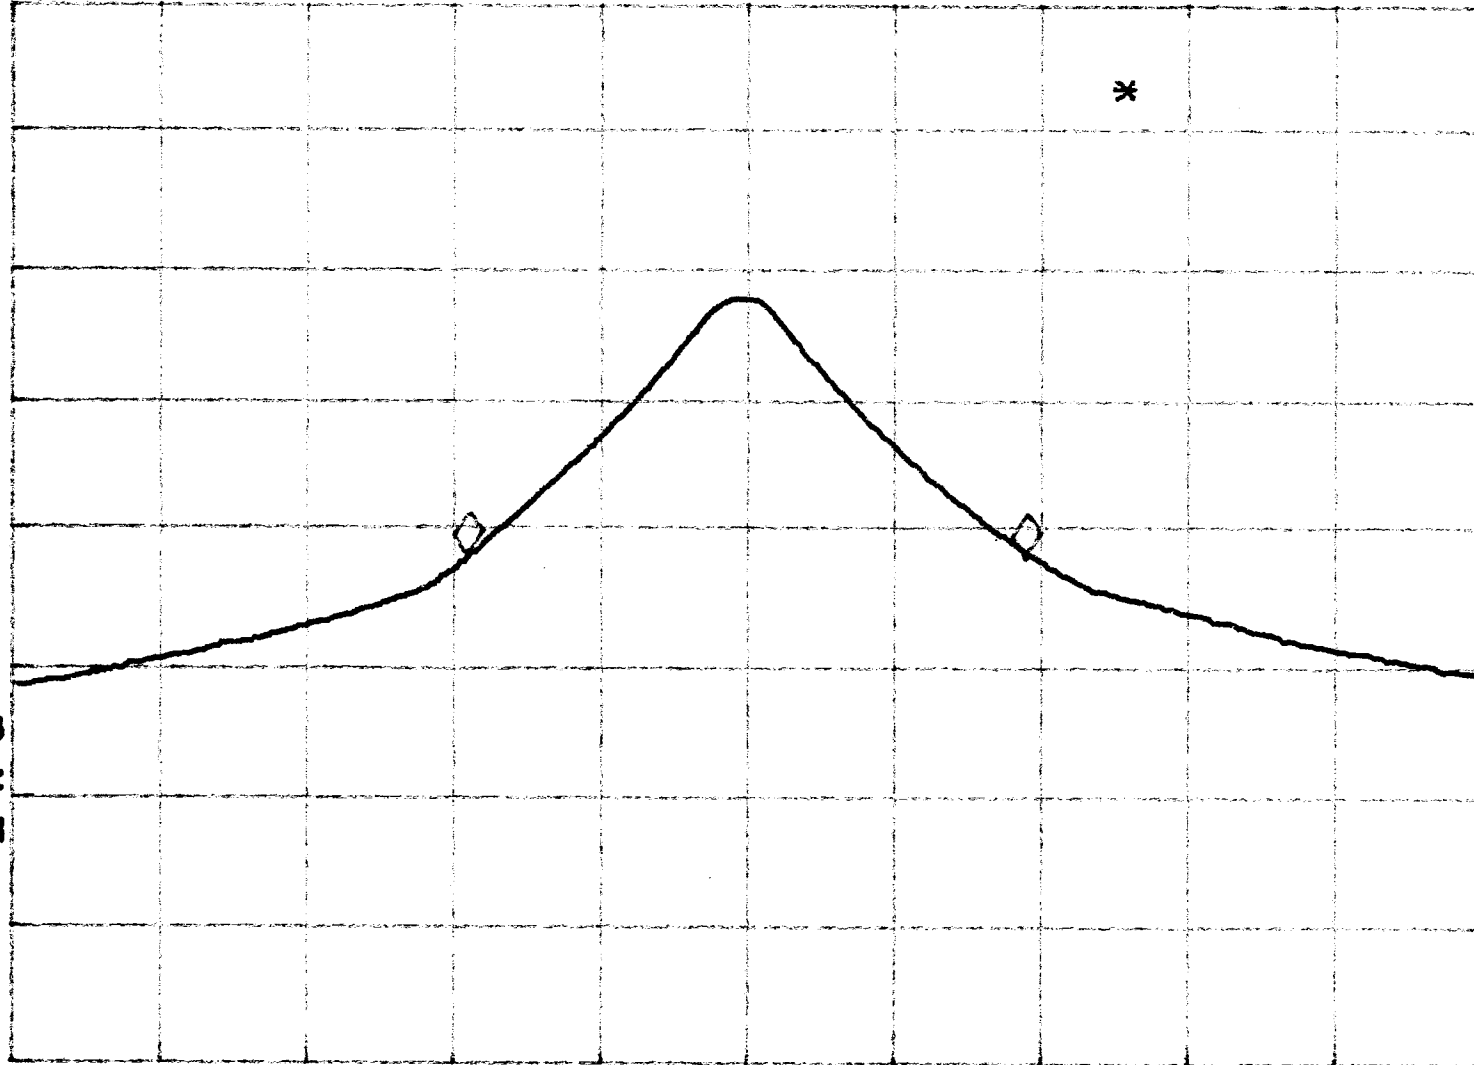

hp

REF 97.0 dBμV

AT 10 dB

MKR 190.0 KHZ

-.05 dB

PEAK  
LOG  
10  
dB/

CENTER 318.0000 MHz

#RES BW 30 KHZ

#VBW 300 KHZ

SPAN 500.0 KHZ

#SWP 1.50 sec