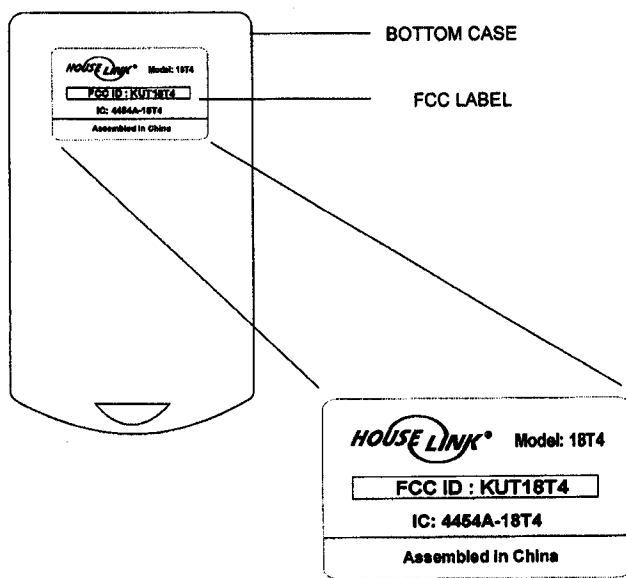

# PROPRIETARY INFORMATION

30mm x 18mm

**CPL CAPITAL PROSPECT LTD.**  
MODEL : 18T4  
LABELING DIAGRAM  
DATE : 28 APR, 2004  
PAGE : 1 OF 1  
18T4LAB AP1.CDR