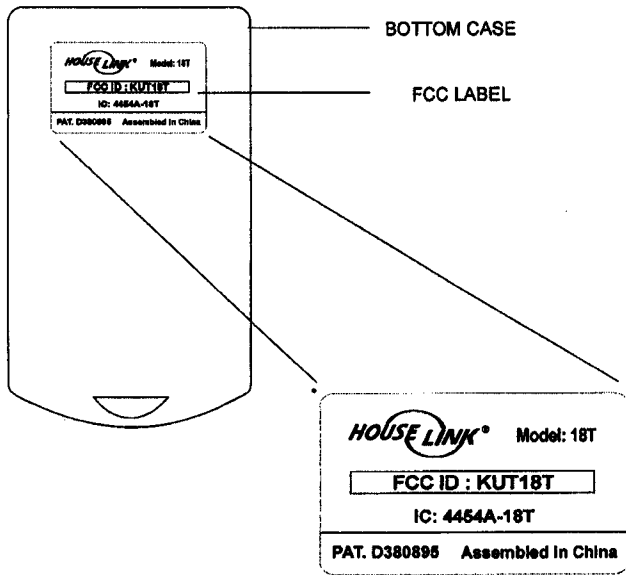

PROPRIETARY INFORMATION

BOTTOM CASE

FCC LABEL

30mm x 18mm

CPL CAPITAL PROSPECT LTD.

**MODEL : 18T
LABELING DIAGRAM
DATE : 28 APR, 2004
PAGE : 1 OF 1
18TLAB AP1.CDR**