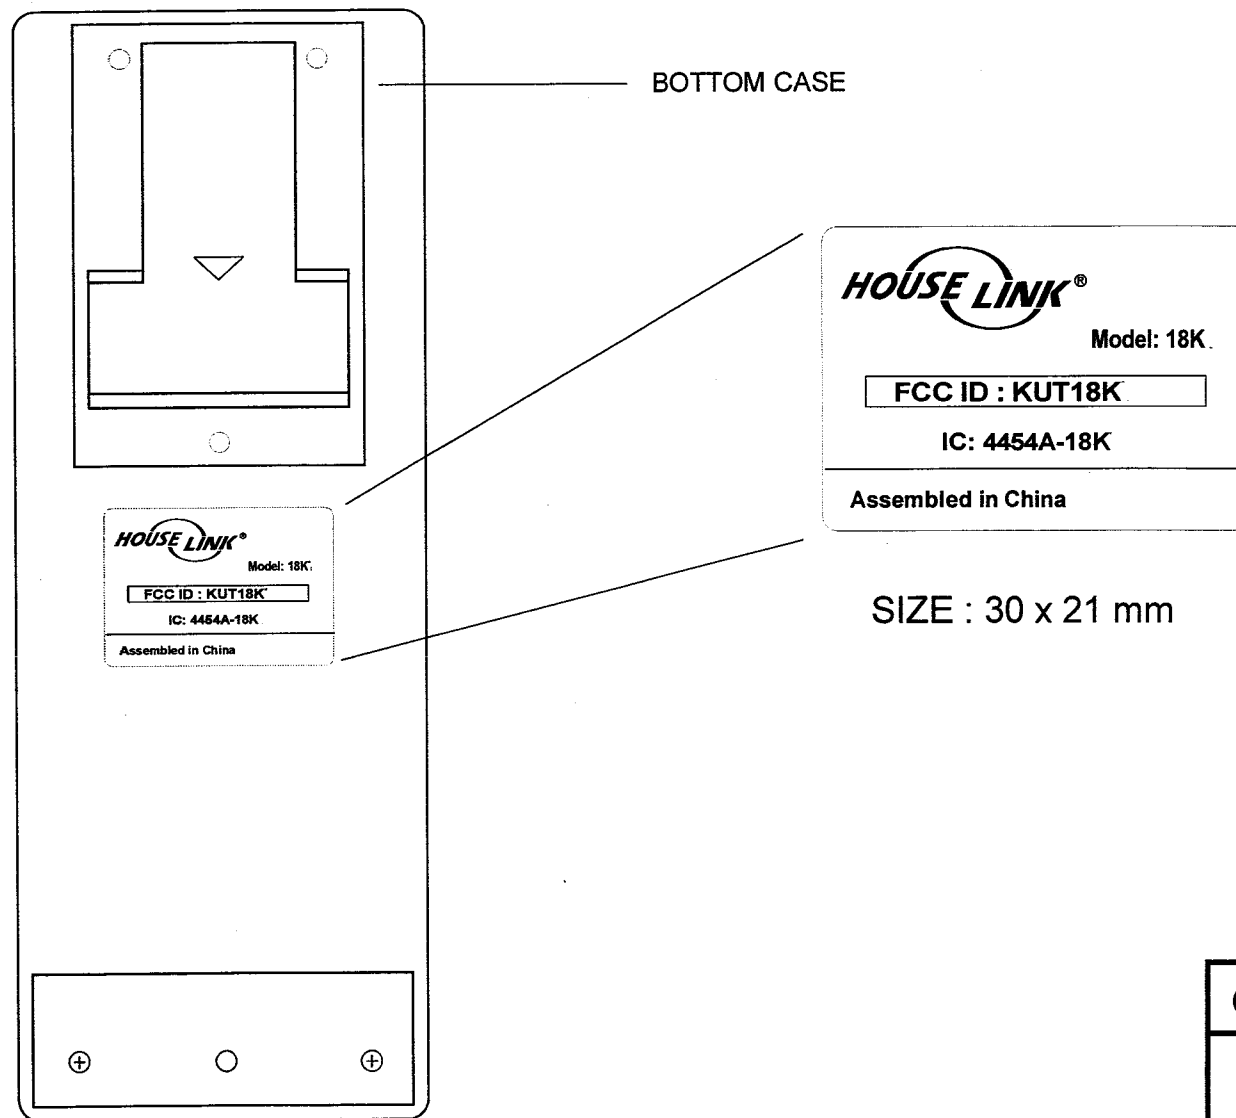

PROPRIETARY INFORMATION

CPL CAPITAL PROSPECT LTD.

**MODEL : 18K
LABELING DIAGRAM
DATE : 16 MAR, 2004
PAGE : 1 OF 1
18KTLAB AP1.CDR**