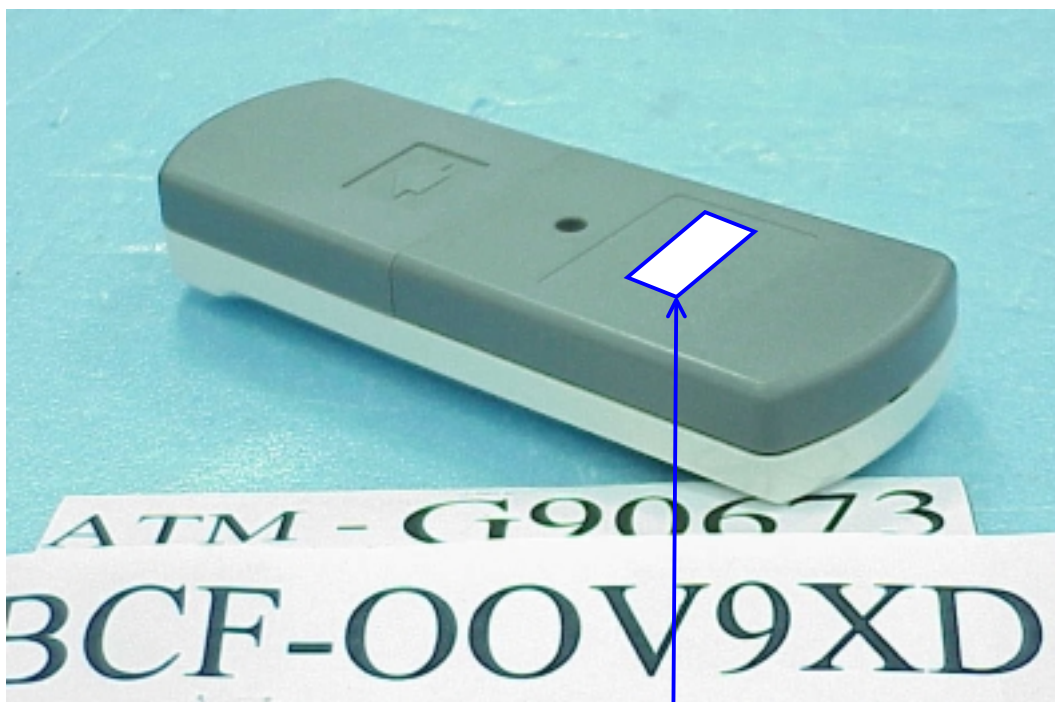

Label Drawing

- Label Placement Location (Back Side of EUT)

FCC ID.: KUJCE9005
Model : BCF-00V9XD

FCC LABEL

[Mark]: Due to size of the equipment, the label contains only the FCC ID. and the compliance statement is provided in the User's Manual.