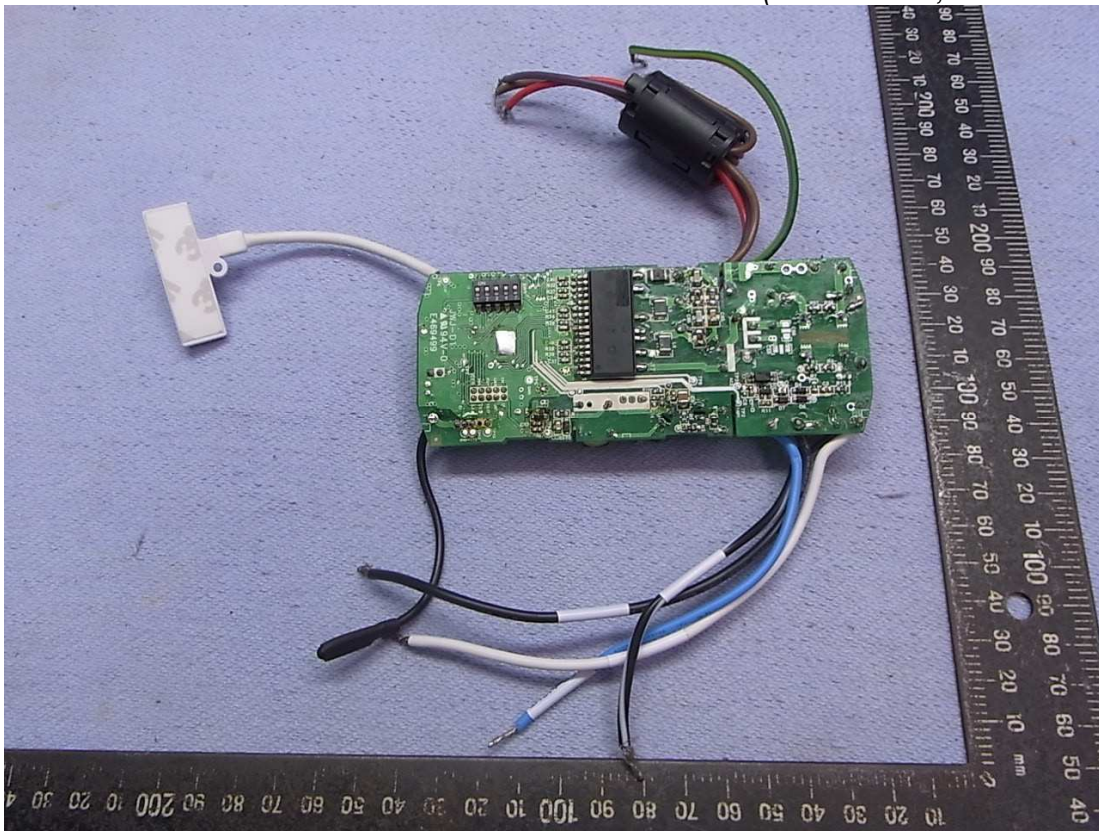

EUT Internal Photos

Figure 3
Internal View (Removed Cover)

Figure 4
Internal View (Removed Cover)

Figure 5
Internal View (Main Board, Front View)

Figure 6
Internal View (Main Board, Front View)

Figure 7
Internal View (Main Board, Back View)

Figure 8
Internal View (RF Module, Front View)

Figure 9
Internal View (Removed RF Module)

Figure 10
Internal View (Module, Front View/Removed Shielded Case)

Figure 11
Internal View (Module, Back View)

Figure 12
Internal View (RX1 Receiver module, Front View)

Figure 13
Internal View (RX1 Receiver module, Back View)

Figure 14
Internal View (WIFI Second Source Antenna (P/N: 290-80076), Front View)

Figure 15

Internal View (WIFI Second Source Antenna (P/N: 290-80076), Back View)