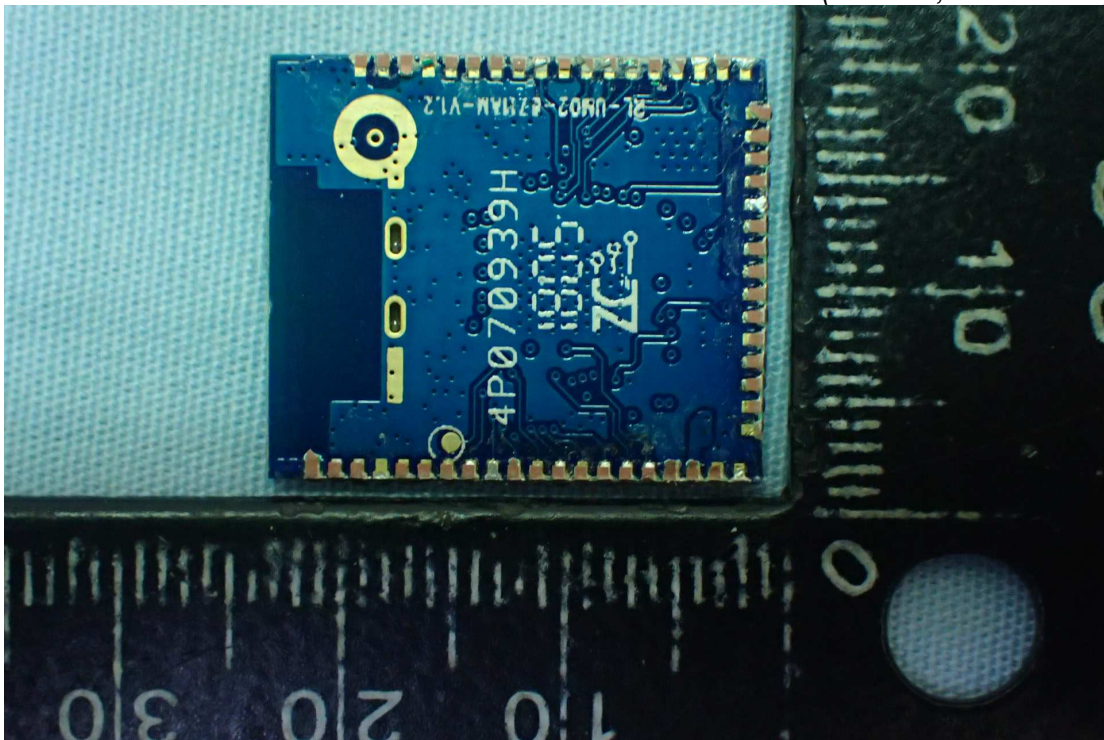

EUT Internal Photos

Figure 3
Internal View (Removed Cover)

Figure 4
Internal View (Removed Cover)

Figure 5
Internal View (Main Board, Front View)

Figure 6
Internal View (Main Board, Front View)

Figure 7
Internal View (Main Board, Back View)

Figure 8
Internal View (RF Module, Front View)

Figure 9
Internal View (Removed RF Module)

Figure 10
Internal View (Module, Front View/Removed Shielded Case)

Figure 11
Internal View (Module, Back View)

Figure 12
Internal View (RX1 Receiver module, Front View)

Figure 13
Internal View (RX1 Receiver module, Back View)

Figure 14
Internal View (WIFI Second Source Antenna (P/N: 290-80076), Front View)

Figure 15

Internal View (WIFI Second Source Antenna (P/N: 290-80076), Back View)