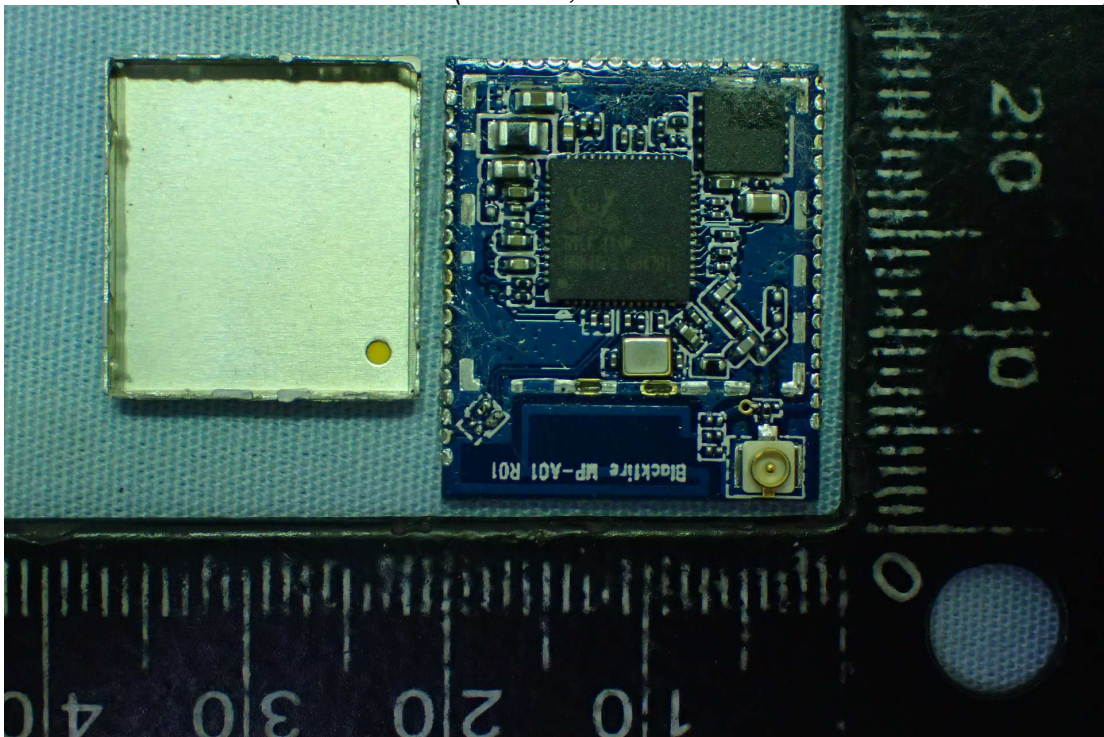

EUT Internal Photos

Figure 3
Internal View (Removed Cover)

Figure 4
Internal View (Removed Cover)

Figure 5
Internal View (Main Board, Front View)

Figure 6
Internal View (Main Board, Front View)

Figure 7
Internal View (Main Board, Back View)

Figure 8
Internal View (RF Module, Front View)

Figure 9
Internal View (Removed RF Module)

Figure 10
Internal View (Module, Front View/Removed Shielded Case)

Figure 11
Internal View (Module, Back View)

Figure 12
Internal View (RX1 Receiver module, Front View)

Figure 13
Internal View (RX1 Receiver module, Back View)

Figure 14
Internal View (WIFI Second Source Antenna (P/N: 290-80076), Front View)

Figure 15

Internal View (WIFI Second Source Antenna (P/N: 290-80076), Back View)