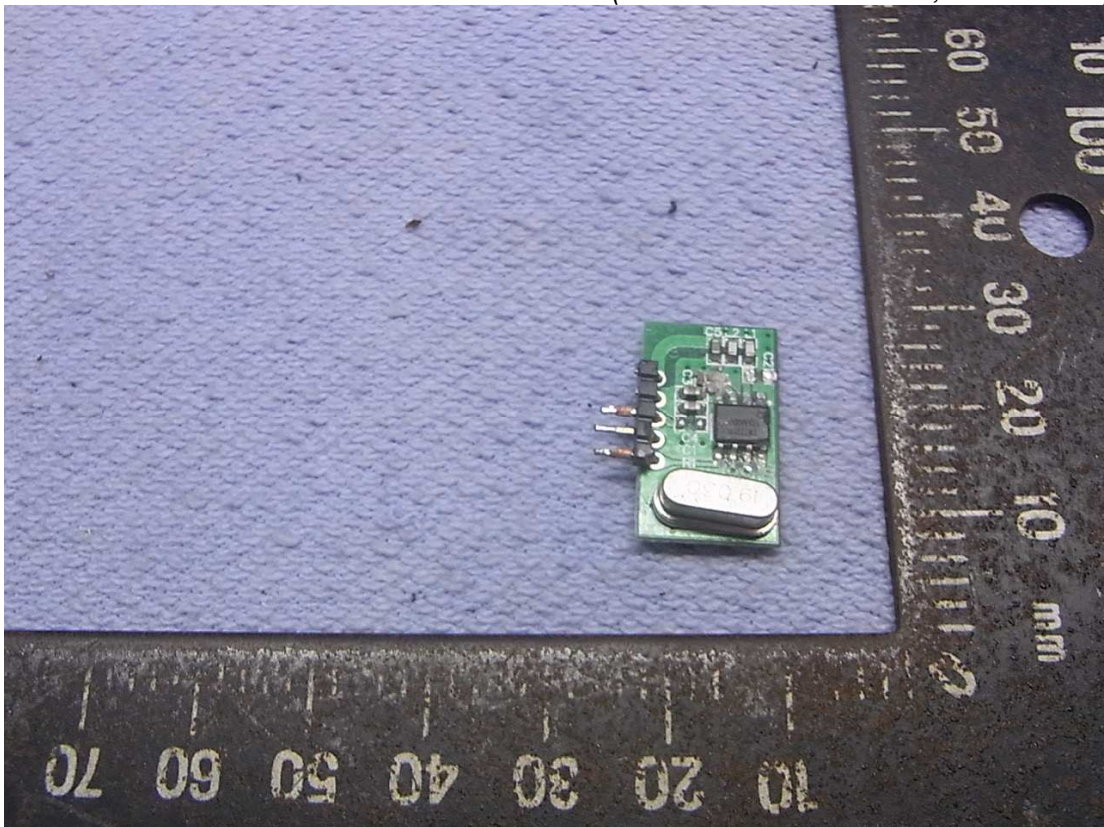

EUT Internal Photos

Figure 3
Internal View (Removed Cover)

Figure 4
Internal View (Removed Cover)

Figure 5
Internal View (Main Board, Front View)

Figure 6
Internal View (Main Board, Front View)

Figure 7
Internal View (Main Board, Back View)

Figure 8
Internal View (RF Module, Front View)

Figure 9
Internal View (Removed RF Module)

Figure 10
Internal View (Module, Front View/Removed Shielded Case)

Figure 11
Internal View (Module, Back View)

Figure 12
Internal View (RX1 Receiver module, Front View)

Figure 13
Internal View (RX1 Receiver module, Back View)

Figure 14
Internal View (WIFI Second Source Antenna (P/N: 290-80076), Front View)

Figure 15

Internal View (WIFI Second Source Antenna (P/N: 290-80076), Back View)