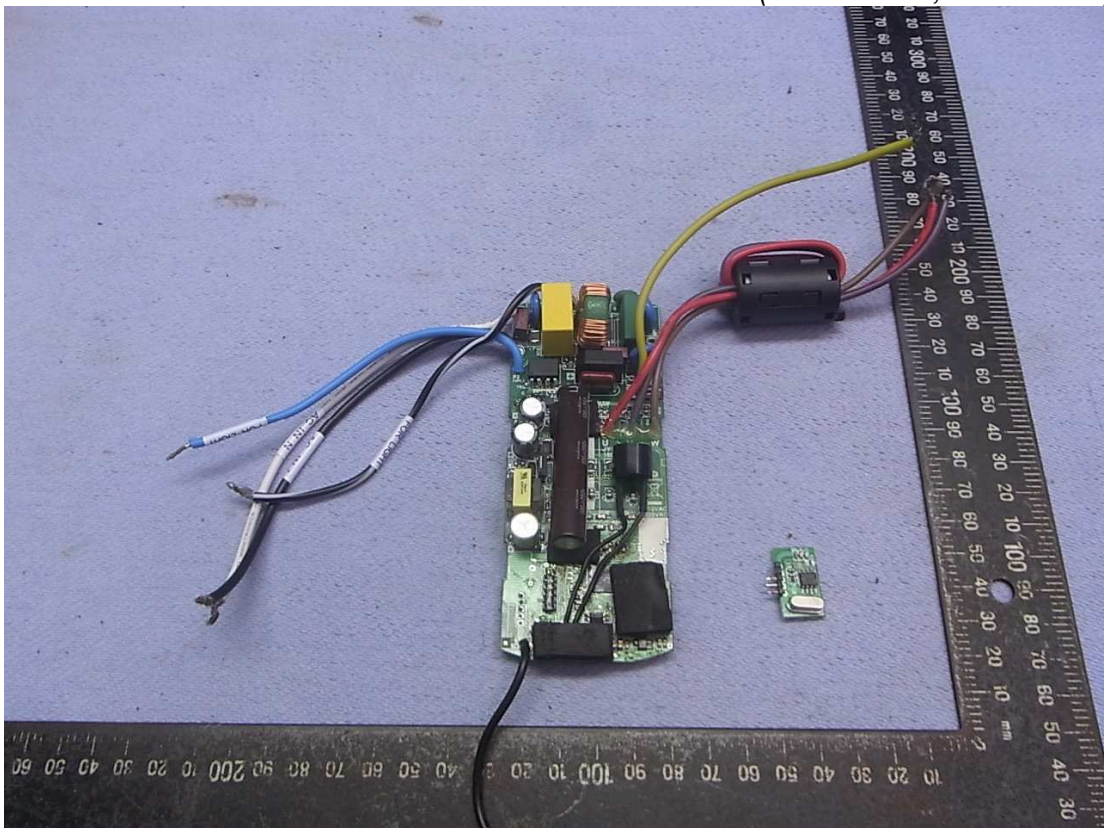

EUT Internal Photos

Figure 3
Internal View (Removed Cover)

Figure 4
Internal View (Removed Cover)

Figure 5
Internal View (Main Board, Front View)

Figure 6
Internal View (Main Board, Front View)

Figure 7
Internal View (Main Board, Back View)

Figure 8
Internal View (RF Module, Front View)

Figure 9
Internal View (Removed RF Module)

Figure 10
Internal View (Module, Front View/Removed Shielded Case)

Figure 11
Internal View (Module, Back View)

Figure 12
Internal View (RX1 Receiver module, Front View)

Figure 13
Internal View (RX1 Receiver module, Back View)

Figure 14
Internal View (WIFI Second Source Antenna (P/N: 290-80076), Front View)

Figure 15

Internal View (WIFI Second Source Antenna (P/N: 290-80076), Back View)