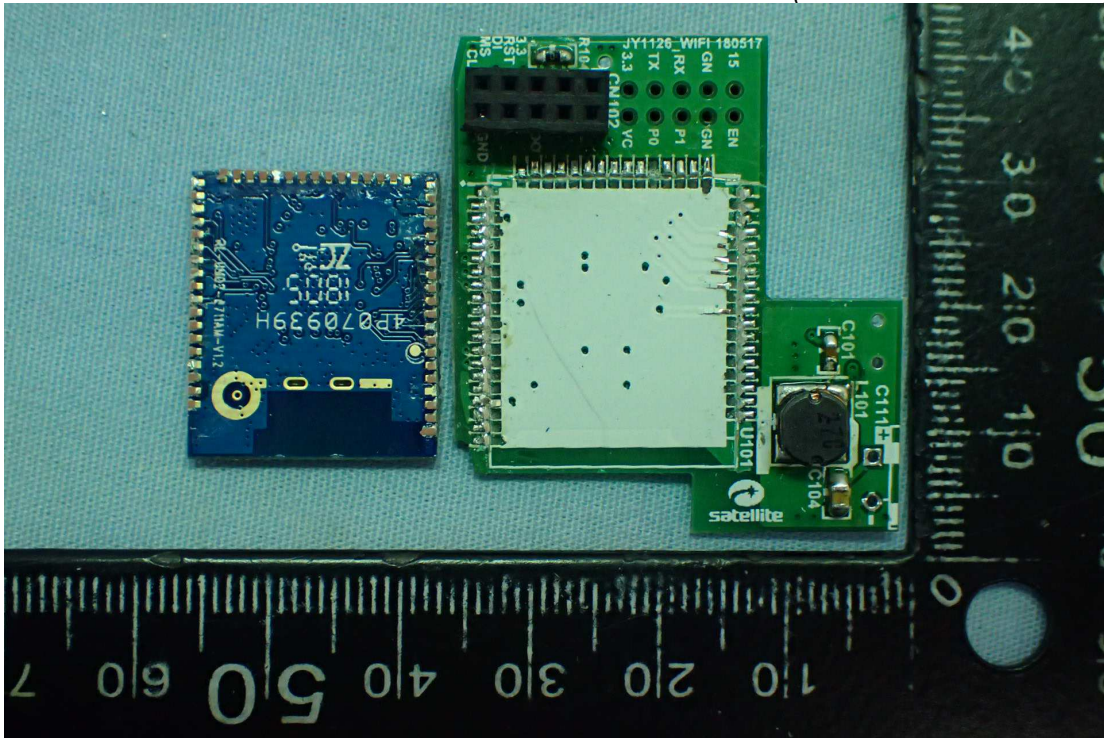

EUT Internal Photos

Figure 3
Internal View (Removed Cover)

Figure 4
Internal View (Removed Cover)

Figure 5
Internal View (Main Board, Front View)

Figure 6
Internal View (Main Board, Front View)

Figure 7
Internal View (Main Board, Back View)

Figure 8
Internal View (RF Module, Front View)

Figure 9
Internal View (Removed RF Module)

Figure 10
Internal View (Module, Front View/Removed Shielded Case)

Figure 11
Internal View (Module, Back View)

Figure 12
Internal View (RX1 Receiver module, Front View)

Figure 13
Internal View (RX1 Receiver module, Back View)

Figure 14
Internal View (WIFI Second Source Antenna (P/N: 290-80076), Front View)

Figure 15

Internal View (WIFI Second Source Antenna (P/N: 290-80076), Back View)