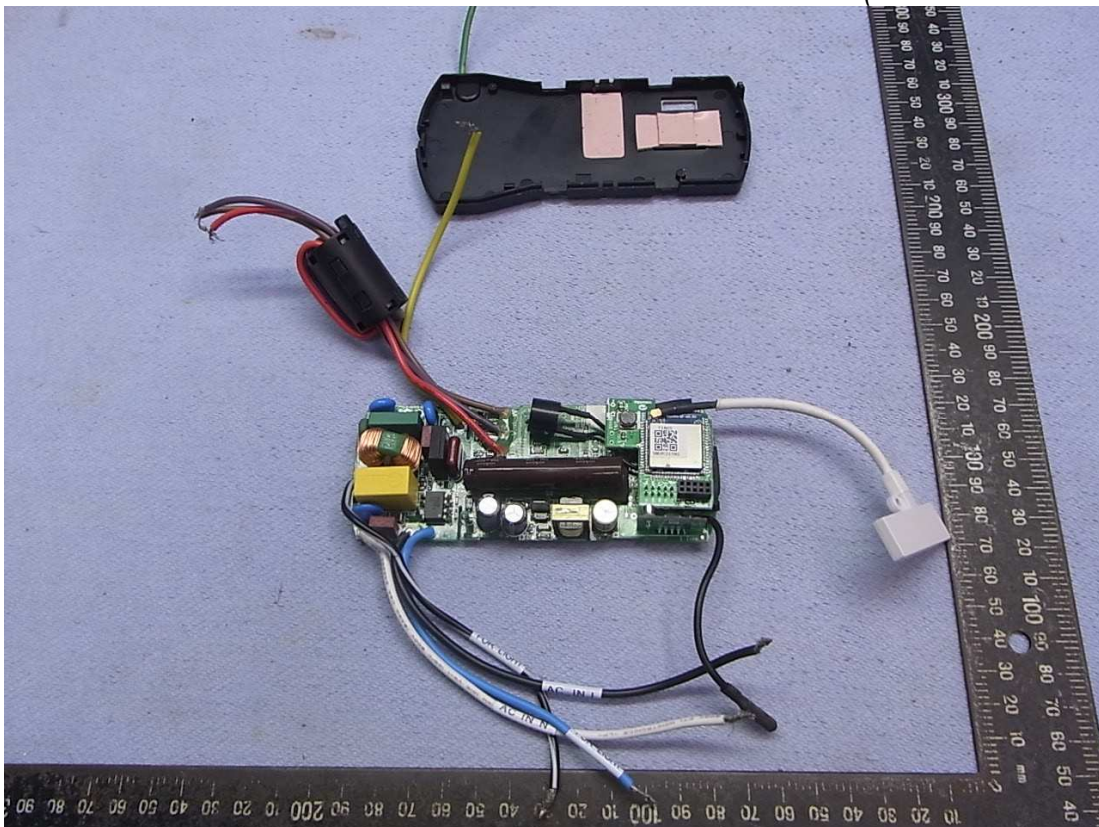

EUT Internal Photos

Figure 3
Internal View (Removed Cover)

Figure 4
Internal View (Removed Cover)

Figure 5
Internal View (Main Board, Front View)

Figure 6
Internal View (Main Board, Front View)

Figure 7
Internal View (Main Board, Back View)

Figure 8
Internal View (RF Module, Front View)

Figure 9
Internal View (Removed RF Module)

Figure 10
Internal View (Module, Front View/Removed Shielded Case)

Figure 11
Internal View (Module, Back View)

Figure 12
Internal View (RX1 Receiver module, Front View)

Figure 13
Internal View (RX1 Receiver module, Back View)

Figure 14
Internal View (WIFI Second Source Antenna (P/N: 290-80076), Front View)

Figure 15

Internal View (WIFI Second Source Antenna (P/N: 290-80076), Back View)