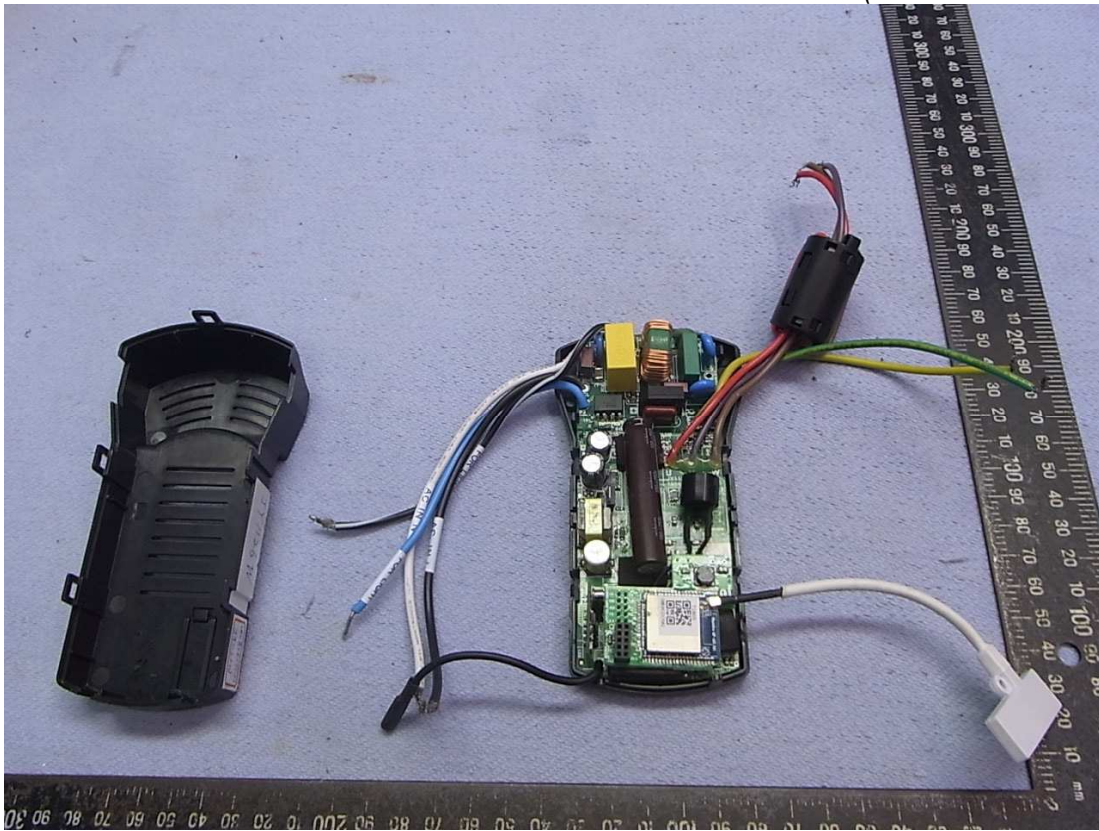

EUT Internal Photos

Figure 3
Internal View (Removed Cover)

Figure 4
Internal View (Removed Cover)

Figure 5
Internal View (Main Board, Front View)

Figure 6
Internal View (Main Board, Front View)

Figure 7
Internal View (Main Board, Back View)

Figure 8
Internal View (RF Module, Front View)

Figure 9
Internal View (Removed RF Module)

Figure 10
Internal View (Module, Front View/Removed Shielded Case)

Figure 11
Internal View (Module, Back View)

Figure 12
Internal View (RX1 Receiver module, Front View)

Figure 13
Internal View (RX1 Receiver module, Back View)

Figure 14
Internal View (WIFI Second Source Antenna (P/N: 290-80076), Front View)

Figure 15

Internal View (WIFI Second Source Antenna (P/N: 290-80076), Back View)