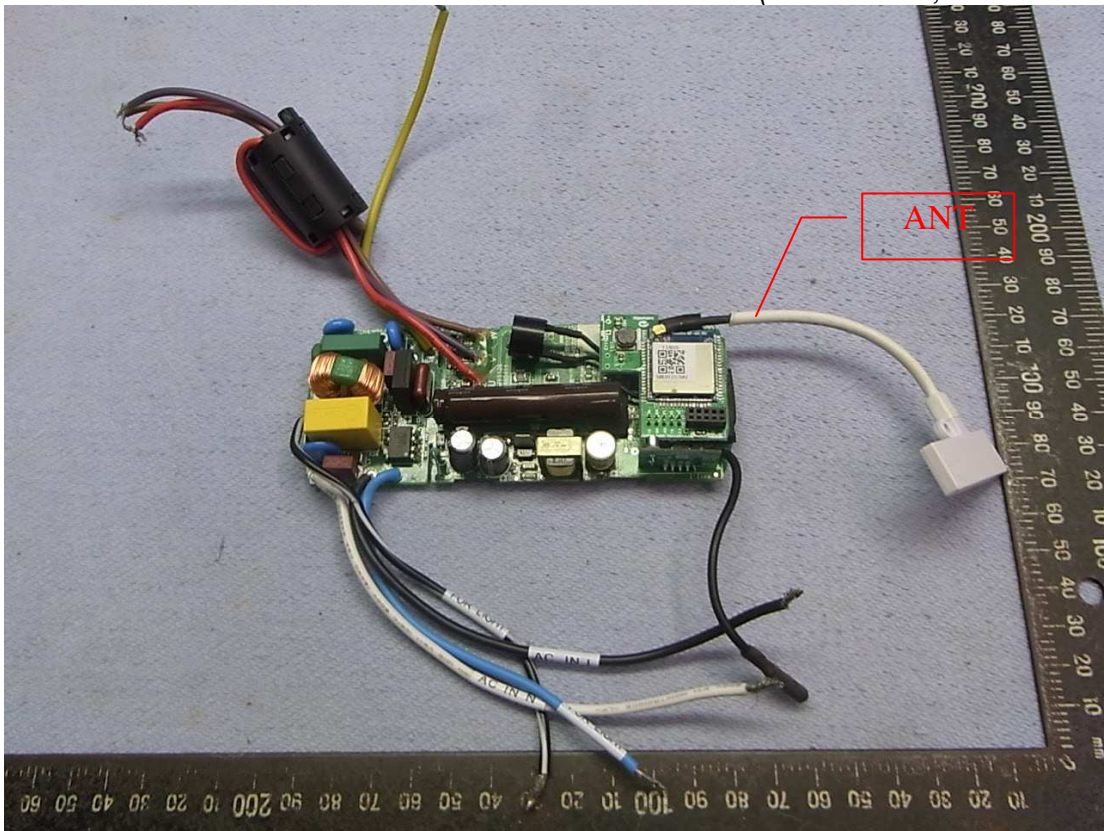

EUT Internal Photos

Figure 3
Internal View (Removed Cover)

Figure 4
Internal View (Removed Cover)

Figure 5
Internal View (Main Board, Front View)

Figure 6
Internal View (Main Board, Front View)

Figure 7
Internal View (Main Board, Back View)

Figure 8
Internal View (RF Module, Front View)

Figure 9
Internal View (Removed RF Module)

Figure 10
Internal View (Module, Front View/Removed Shielded Case)

Figure 11
Internal View (Module, Back View)

Figure 12
Internal View (RX1 Receiver module, Front View)

Figure 13
Internal View (RX1 Receiver module, Back View)

Figure 14
Internal View (WIFI Second Source Antenna (P/N: 290-80076), Front View)

Figure 15

Internal View (WIFI Second Source Antenna (P/N: 290-80076), Back View)