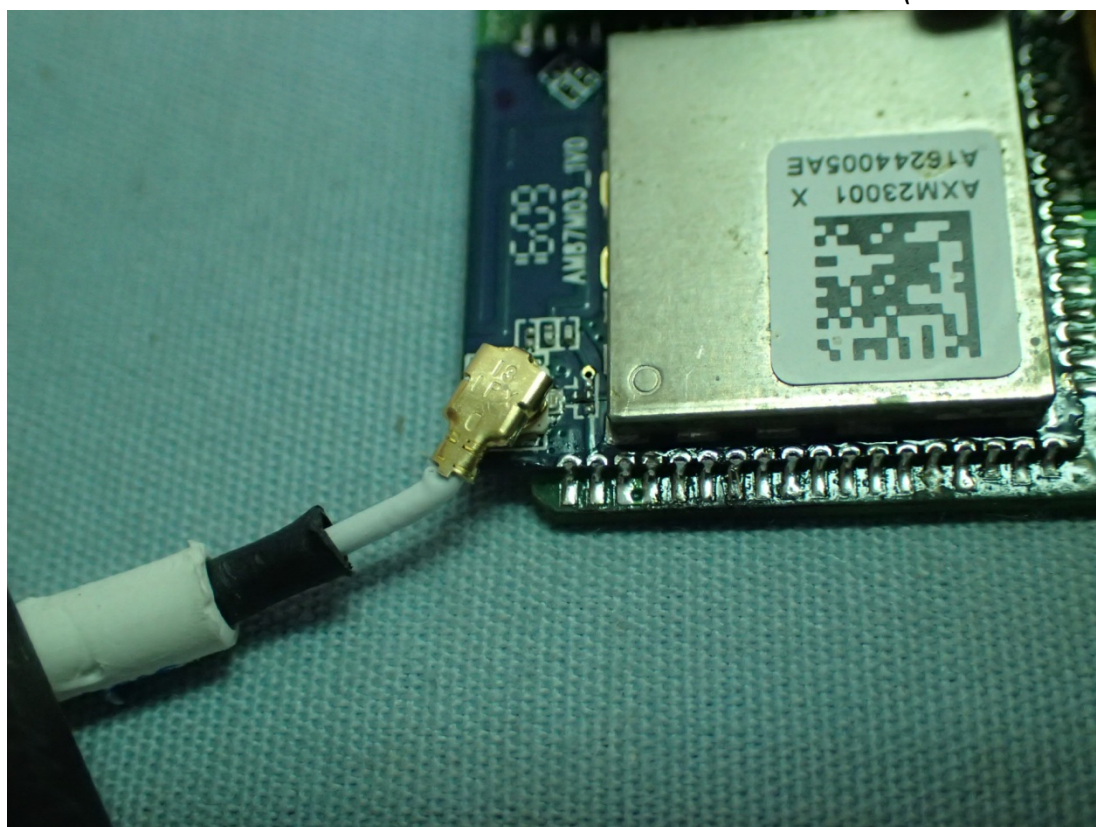

EUT Internal Photos

Figure 3
Internal View (Removed Cover)

Figure 4
Internal View (Removed Main Board)

Figure 5
Internal View (Removed Metal Cover)

Figure 6
Internal View (Main Board, Front View)

Figure 7
Internal View (Main Board, Back View)

Figure 8
Internal View (WLAN Module View)

Figure 9
Internal View (Removed WLAN module's cover and RX6K Board)

Figure 10
Internal View (RX6K Board, Back View)

Figure 11
Internal View (RX6K Board, Front View)

Figure 12
Internal View (WLAN Module, Front View)

Figure 13
Internal View (WLAN Module, Back View)

Figure 14
Internal View (Removed Antenna Cover, WIFI Antenna (P/N: 5002170)/Front View)

Figure 15
Internal View (WIFI Antenna (P/N: 5002170), Back View)