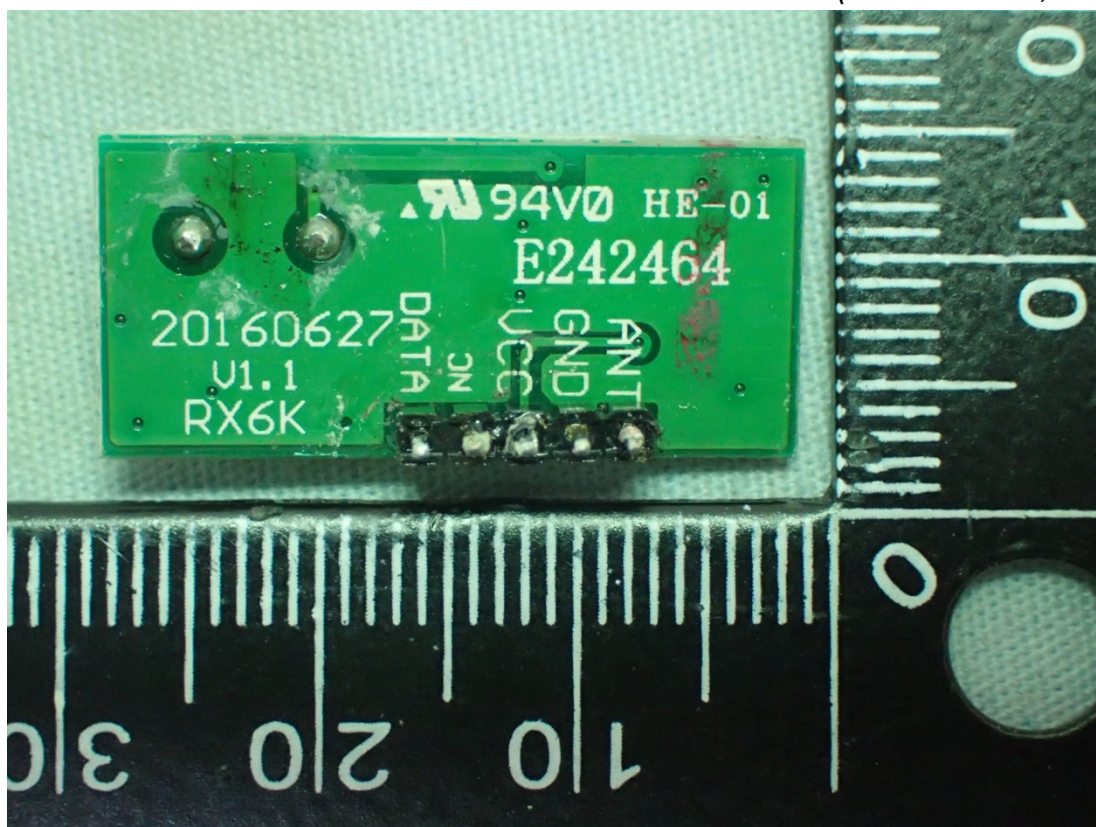

EUT Internal Photos

Figure 3
Internal View (Removed Cover)

Figure 4
Internal View (Removed Main Board)

Figure 5
Internal View (Removed Metal Cover)

Figure 6
Internal View (Main Board, Front View)

Figure 7
Internal View (Main Board, Back View)

Figure 8
Internal View (WLAN Module View)

Figure 9
Internal View (Removed WLAN module's cover and RX6K Board)

Figure 10
Internal View (RX6K Board, Back View)

Figure 11
Internal View (RX6K Board, Front View)

Figure 12
Internal View (WLAN Module, Front View)

Figure 13
Internal View (WLAN Module, Back View)

Figure 14
Internal View (Removed Antenna Cover, WIFI Antenna (P/N: 5002170)/Front View)

Figure 15
Internal View (WIFI Antenna (P/N: 5002170), Back View)