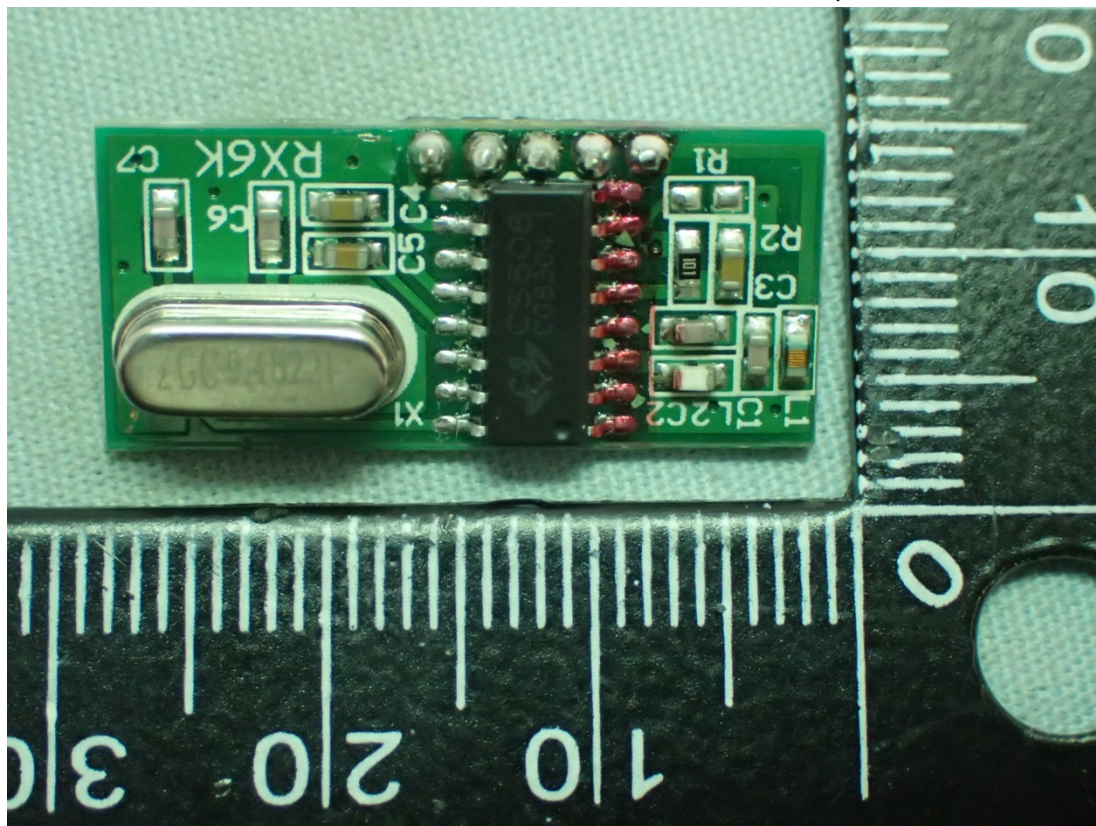

EUT Internal Photos

Figure 3
Internal View (Removed Cover)

Figure 4
Internal View (Removed Main Board)

Figure 5
Internal View (Removed Metal Cover)

Figure 6
Internal View (Main Board, Front View)

Figure 7
Internal View (Main Board, Back View)

Figure 8
Internal View (WLAN Module View)

Figure 9
Internal View (Removed WLAN module's cover and RX6K Board)

Figure 10
Internal View (RX6K Board, Back View)

Figure 11
Internal View (RX6K Board, Front View)

Figure 12
Internal View (WLAN Module, Front View)

Figure 13
Internal View (WLAN Module, Back View)

Figure 14
Internal View (Removed Antenna Cover, WIFI Antenna (P/N: 5002170)/Front View)

Figure 15
Internal View (WIFI Antenna (P/N: 5002170), Back View)