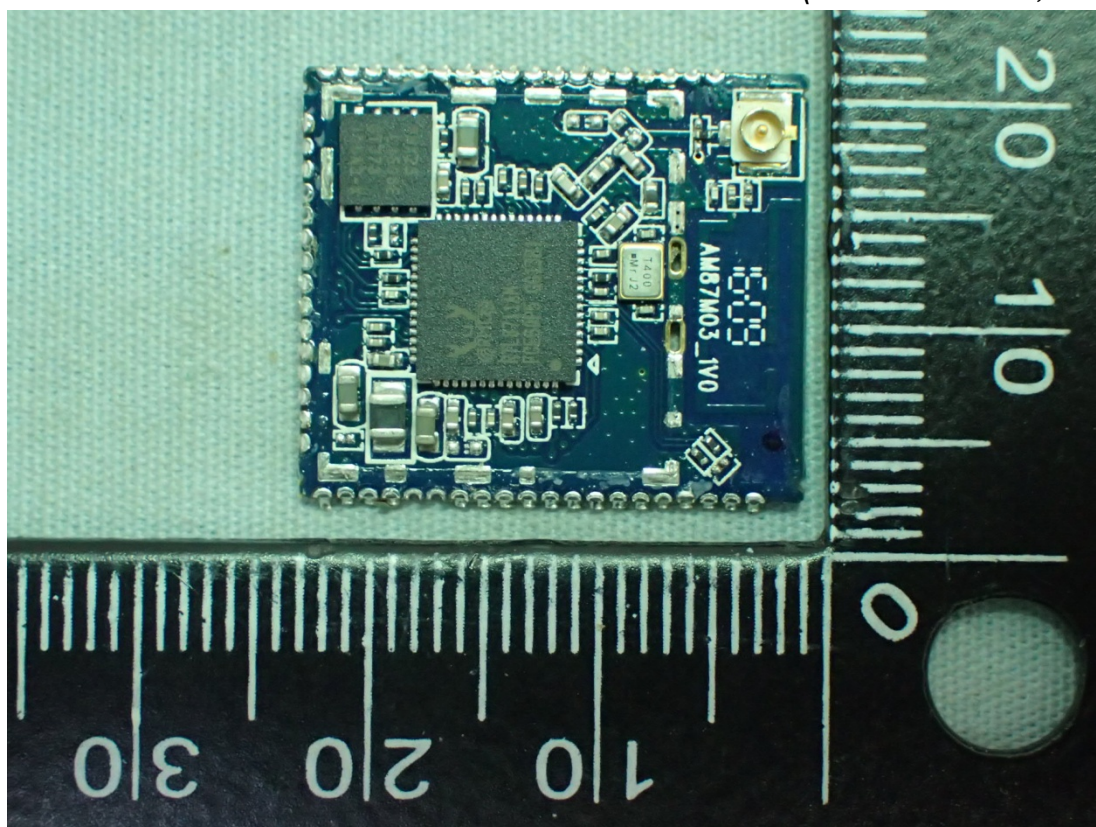

Figure 8
Internal View (WLAN Module View)

Figure 9
Internal View (Removed WLAN module's cover and RX6K Board)

Figure 10
Internal View (RX6K Board, Back View)

Figure 11
Internal View (RX6K Board, Front View)

Figure 12
Internal View (WLAN Module, Front View)

Figure 13
Internal View (WLAN Module, Back View)

Figure 14
Internal View (Removed Antenna Cover, WIFI Antenna (P/N: 5002170)/Front View)

Figure 15
Internal View (WIFI Antenna (P/N: 5002170), Back View)