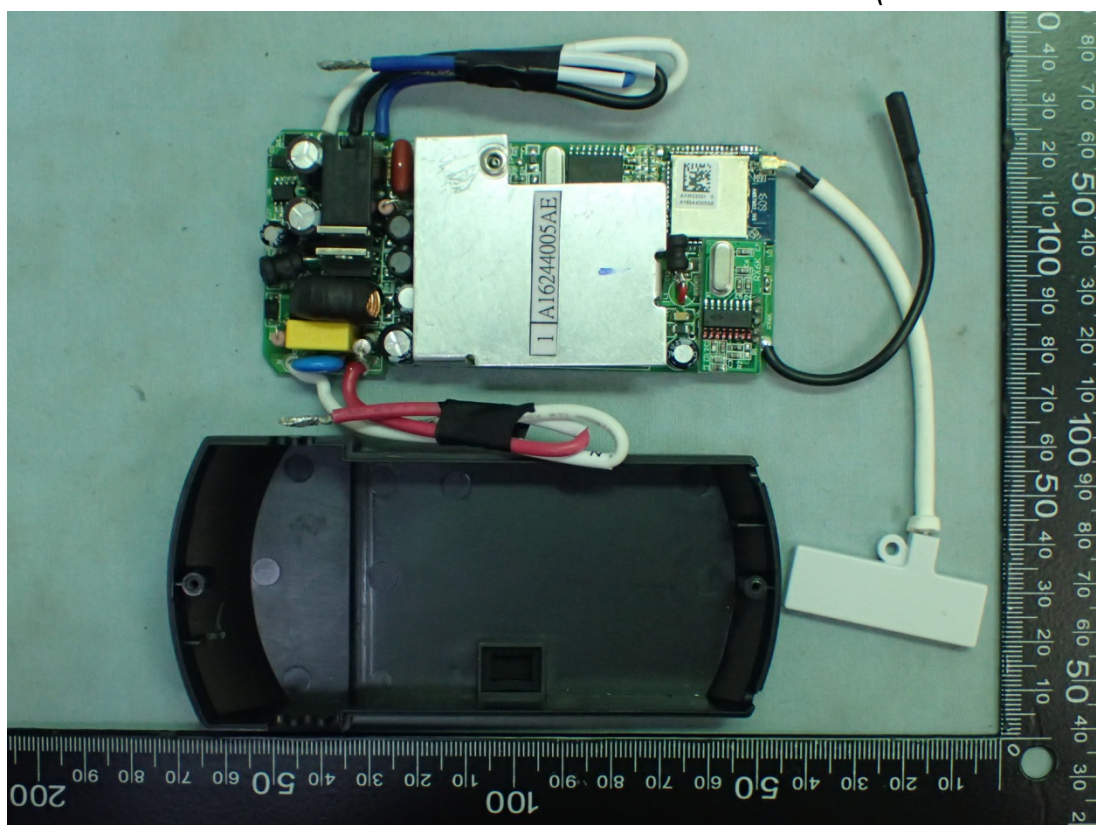

EUT Internal Photos

Figure 3
Internal View (Removed Cover)

Figure 4
Internal View (Removed Main Board)

Figure 5
Internal View (Removed Metal Cover)

Figure 6
Internal View (Main Board, Front View)

Figure 7
Internal View (Main Board, Back View)

Figure 8
Internal View (WLAN Module View)

Figure 9
Internal View (Removed WLAN module's cover and RX6K Board)

Figure 10
Internal View (RX6K Board, Back View)

Figure 11
Internal View (RX6K Board, Front View)