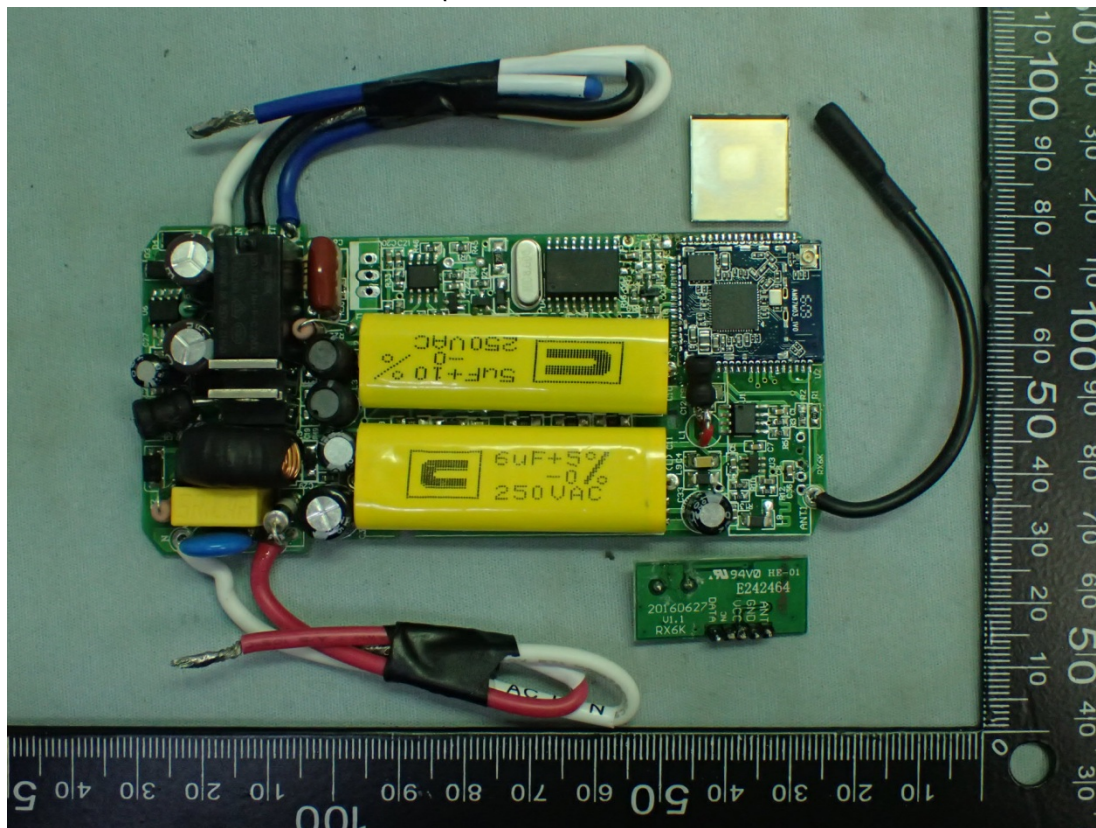

EUT Internal Photos

Figure 3
Internal View (Removed Cover)

Figure 4
Internal View (Removed Main Board)

Figure 5
Internal View (Removed Metal Cover)

Figure 6
Internal View (Main Board, Front View)

Figure 7
Internal View (Main Board, Back View)

Figure 8
Internal View (WLAN Module View)

Figure 9
Internal View (Removed WLAN module's cover and RX6K Board)

Figure 10
Internal View (RX6K Board, Back View)

Figure 11
Internal View (RX6K Board, Front View)

Figure 12
Internal View (WLAN Module, Front View)

Figure 13
Internal View (WLAN Module, Back View)

Figure 14
Internal View (Removed Antenna Cover, WIFI Antenna (P/N: 5002170)/Front View)

Figure 15
Internal View (WIFI Antenna (P/N: 5002170), Back View)