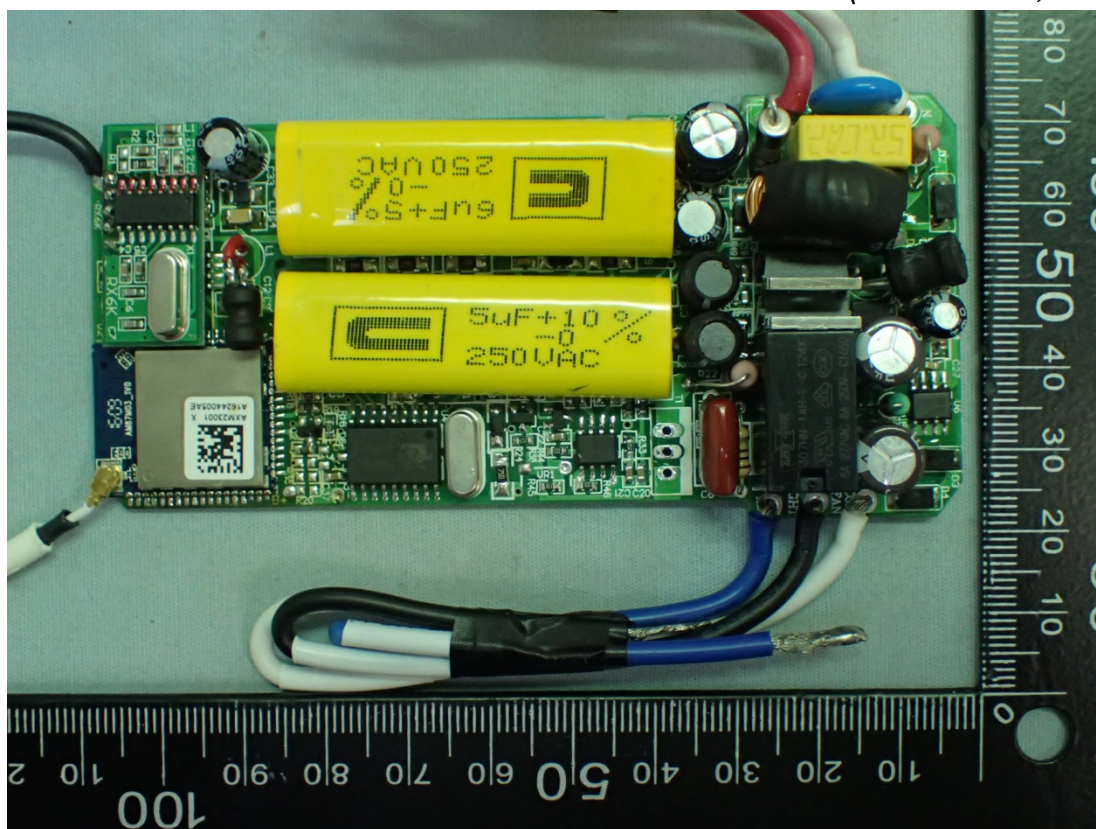

EUT Internal Photos

Figure 3
Internal View (Removed Cover)

Figure 4
Internal View (Removed Main Board)

Figure 5
Internal View (Removed Metal Cover)

Figure 6
Internal View (Main Board, Front View)

Figure 7
Internal View (Main Board, Back View)

Figure 8
Internal View (WLAN Module View)

Figure 9
Internal View (Removed WLAN module's cover and RX6K Board)

Figure 10
Internal View (RX6K Board, Back View)

Figure 11
Internal View (RX6K Board, Front View)