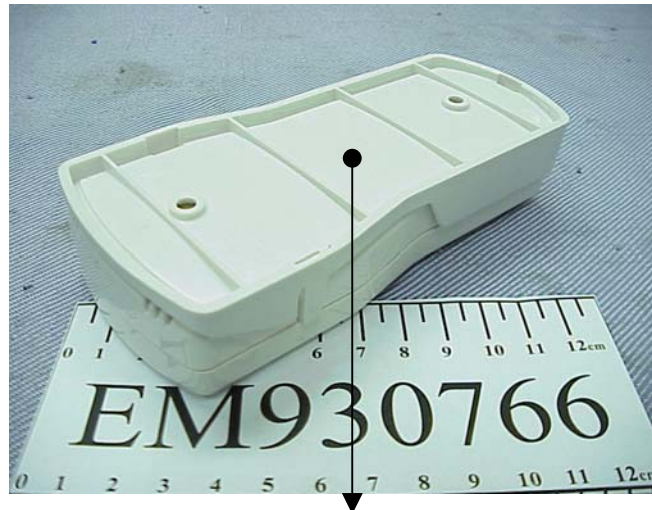

FCC ID Label Format and Location

- Label Placement Location (Bottom Side of EUT)

FCC Label Placement Location

FCC ID : KUJ 9306

This device complies with Part 15 of the FCC Rules. Operation is subject to the following two conditions:
(1) This device may not cause harmful interference,
and (2) this device must accept any interference received, including interference that may cause undesired operation.

FCC Label Format