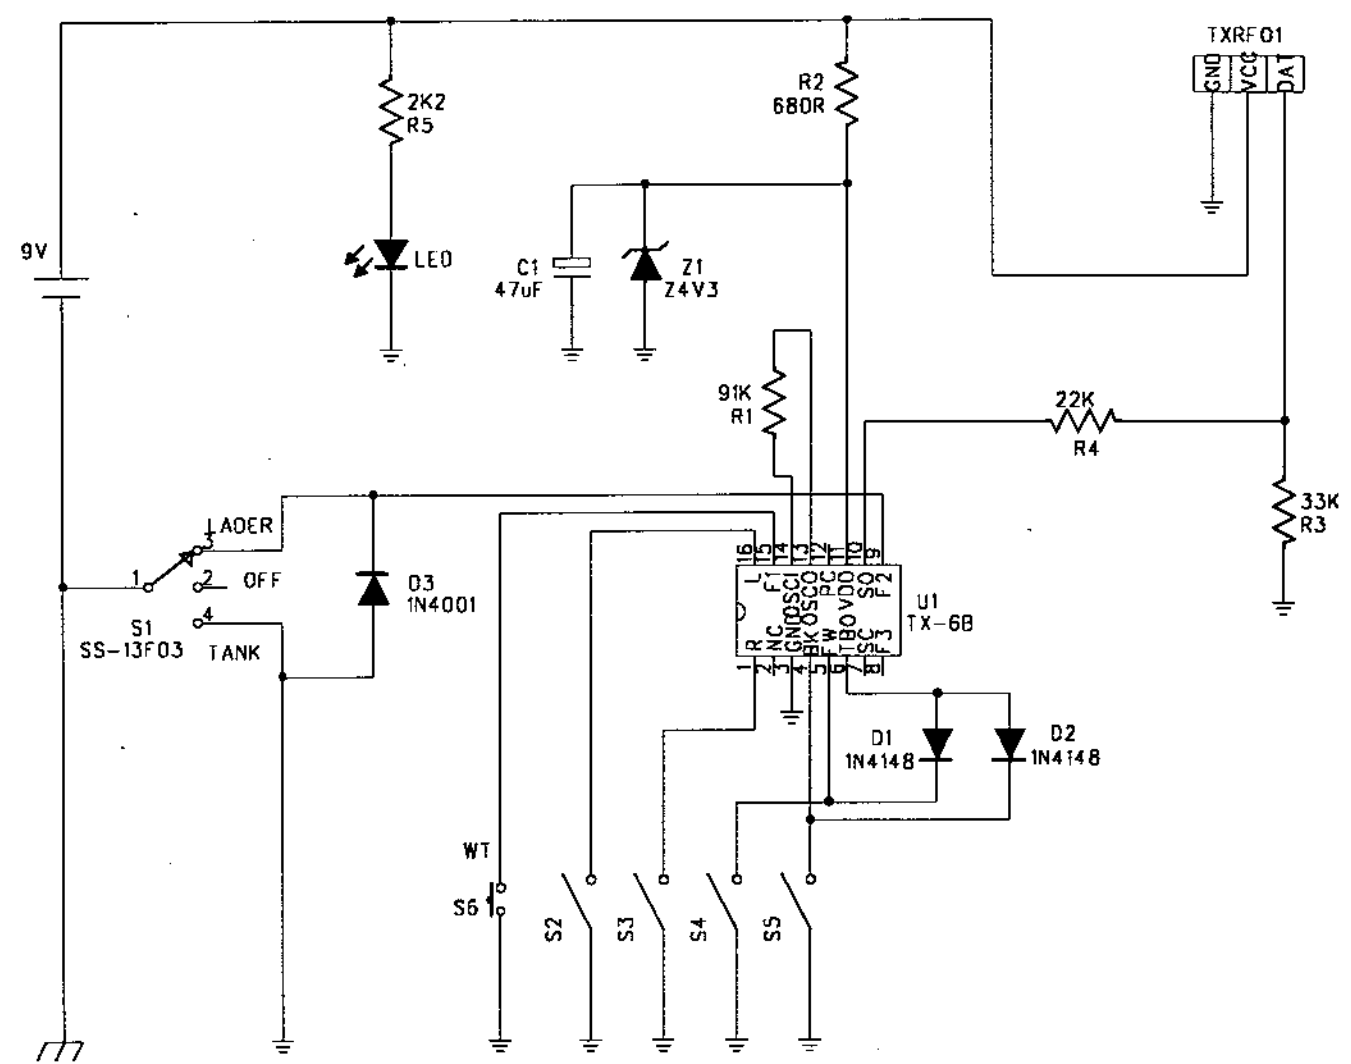

SUPERTOYS INDUSTRIAL CO., LTD		
PREPARED BY:	TITLE: TXRF01 FCC 27.145MHz	REV: 00
CHECKED BY:	PCB No:	
APPROVED BY:	DATE: 2002-03-10	SHEET: 1 OF 1

SUPERTOYS INDUSTRIAL CO., LTD		
TITLE: <u>4449</u> TX RTTE 27.145MHz		
DESIGN NO:	D09-R27-4412T	REV: 00
DRAWN:		DATE: 2002-04-17
DESIGNTOR:		FILE :
CHECKED:		SIZE:
APPROVED:		SHEET: 1 OF 1