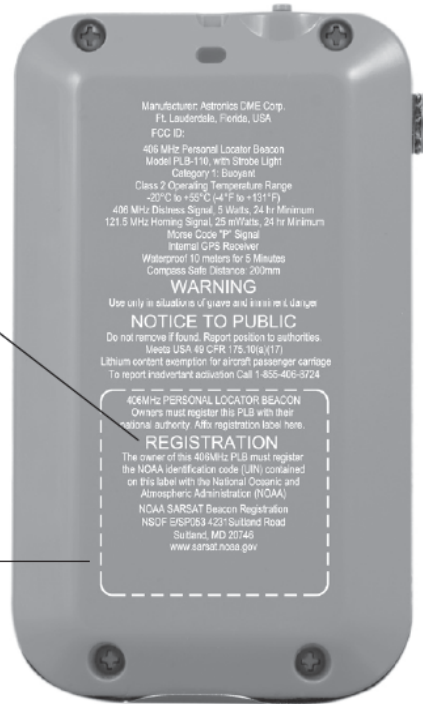

Photographs or Illustrations

The following figures show the external features of the PLB.

Figure 1 Front of PLB (Blue)

Registration Label
Applied By User

UIN Label:
Applied At The Factory;
Unique To Each Beacon

Figure 2 Back of PLB (Orange)