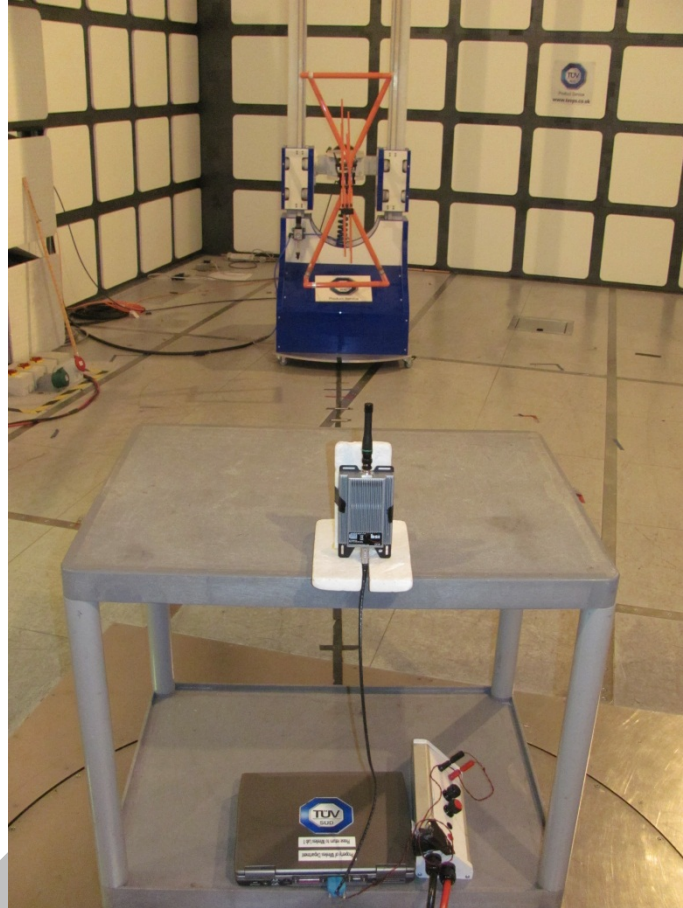

Product Service

FCC ID: KTB-IDT4349U

Broadcast Sports Inc IDT 4349-3U

Product Service

PHOTOGRAPHS OF TEST SET UP

FCC CFR 47 Part 15B - Radiated Emissions 30 MHz to 1 GHz

Product Service

FCC ID: KTB-IDT4349U

Broadcast Sports Inc IDT 4349-3U

Product Service

FCC CFR 47 Part 15B - Radiated Emissions 1 GHz to 3 GHz

Product Service

FCC ID: KTB-IDT4349U

Broadcast Sports Inc IDT 4349-3U

Product Service

FCC CFR 47 Part 90 - Radiated Emissions 30 MHz to 1 GHz (Upright)

DRY

Product Service

FCC ID: KTB-IDT4349U

Broadcast Sports Inc IDT 4349-3U

Product Service

FCC CFR 47 Part 90 - Radiated Emissions 30 MHz to 1 GHz (On Back)

Product Service

FCC ID: KTB-IDT4349U