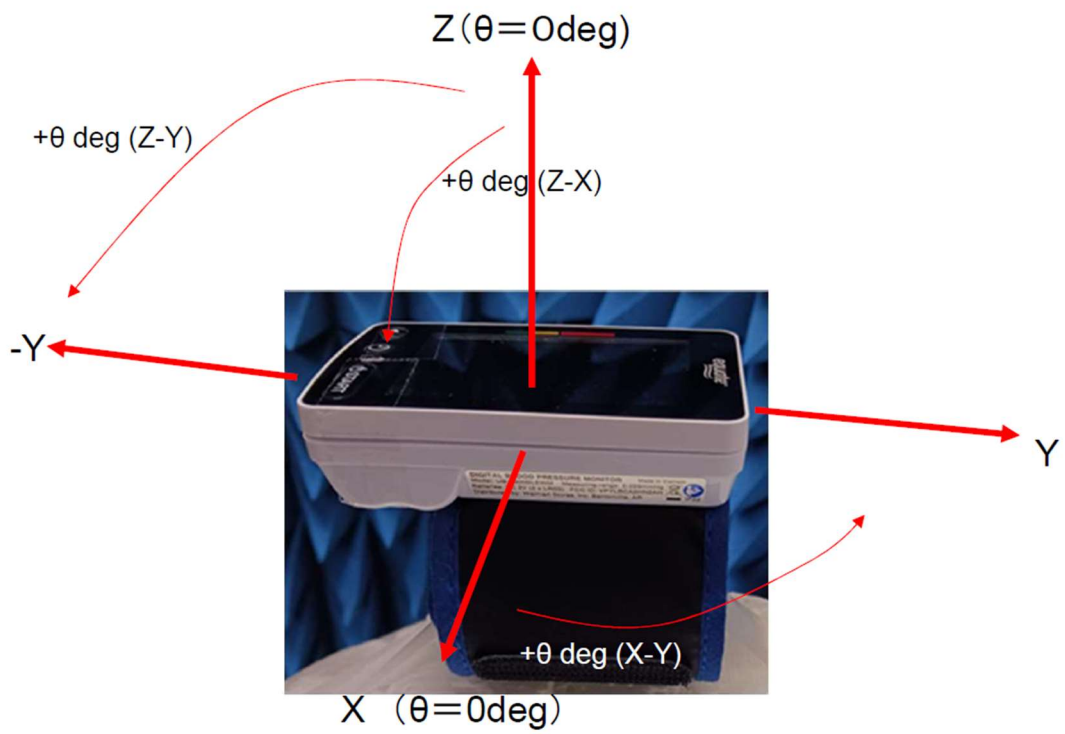

Test Person: Hironori Okado

2. Test Setup Photo

Definition of antenna measurement axis

3. Test Result

Described in antenna datasheet.

A&D Company, Limited

1-243, Asahi, Kitamoto-shi,

Saitama-ken, 364-8585 Japan