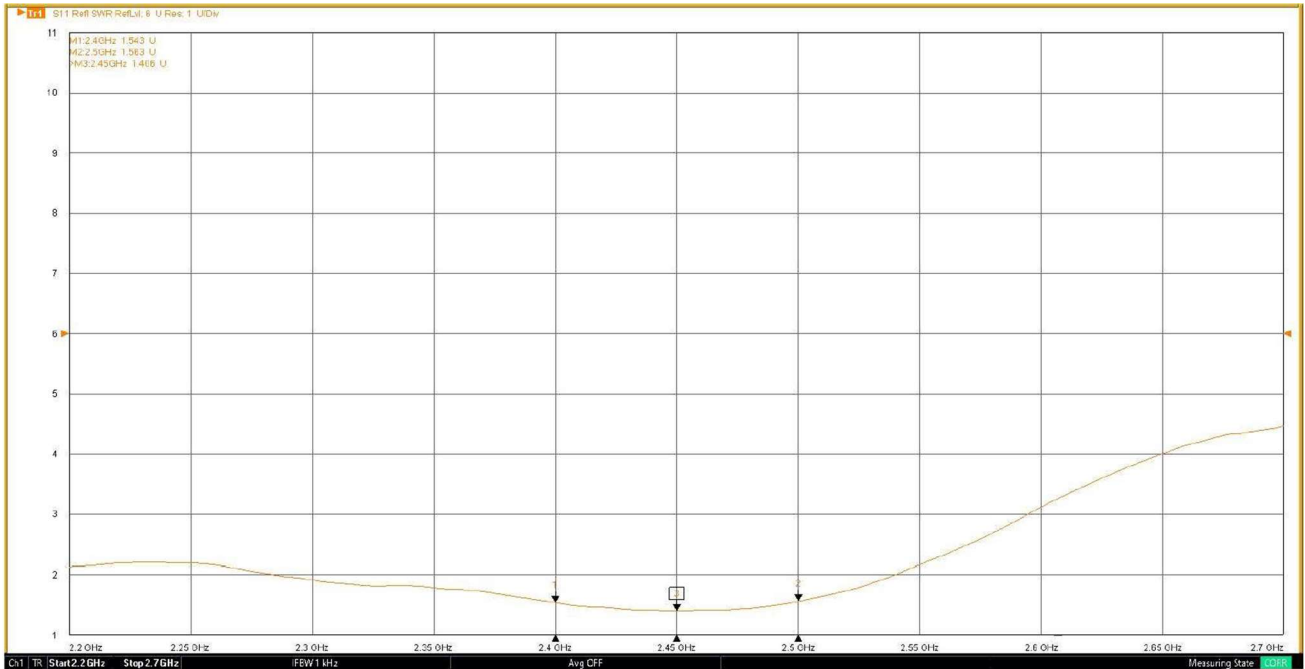

## 4. Characteristic

### (1) VSWR

### (2) Directivity

Antenna axis definition