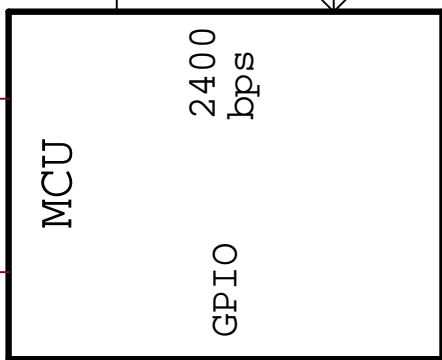

914 MHz RF

Title		Innotech Systems Inc	
Size	A	Document Number	Radio Block Diagram for Steam Genie
Date:	Wednesday, June 23, 2010	Sheet	1 of 1
			Rev -