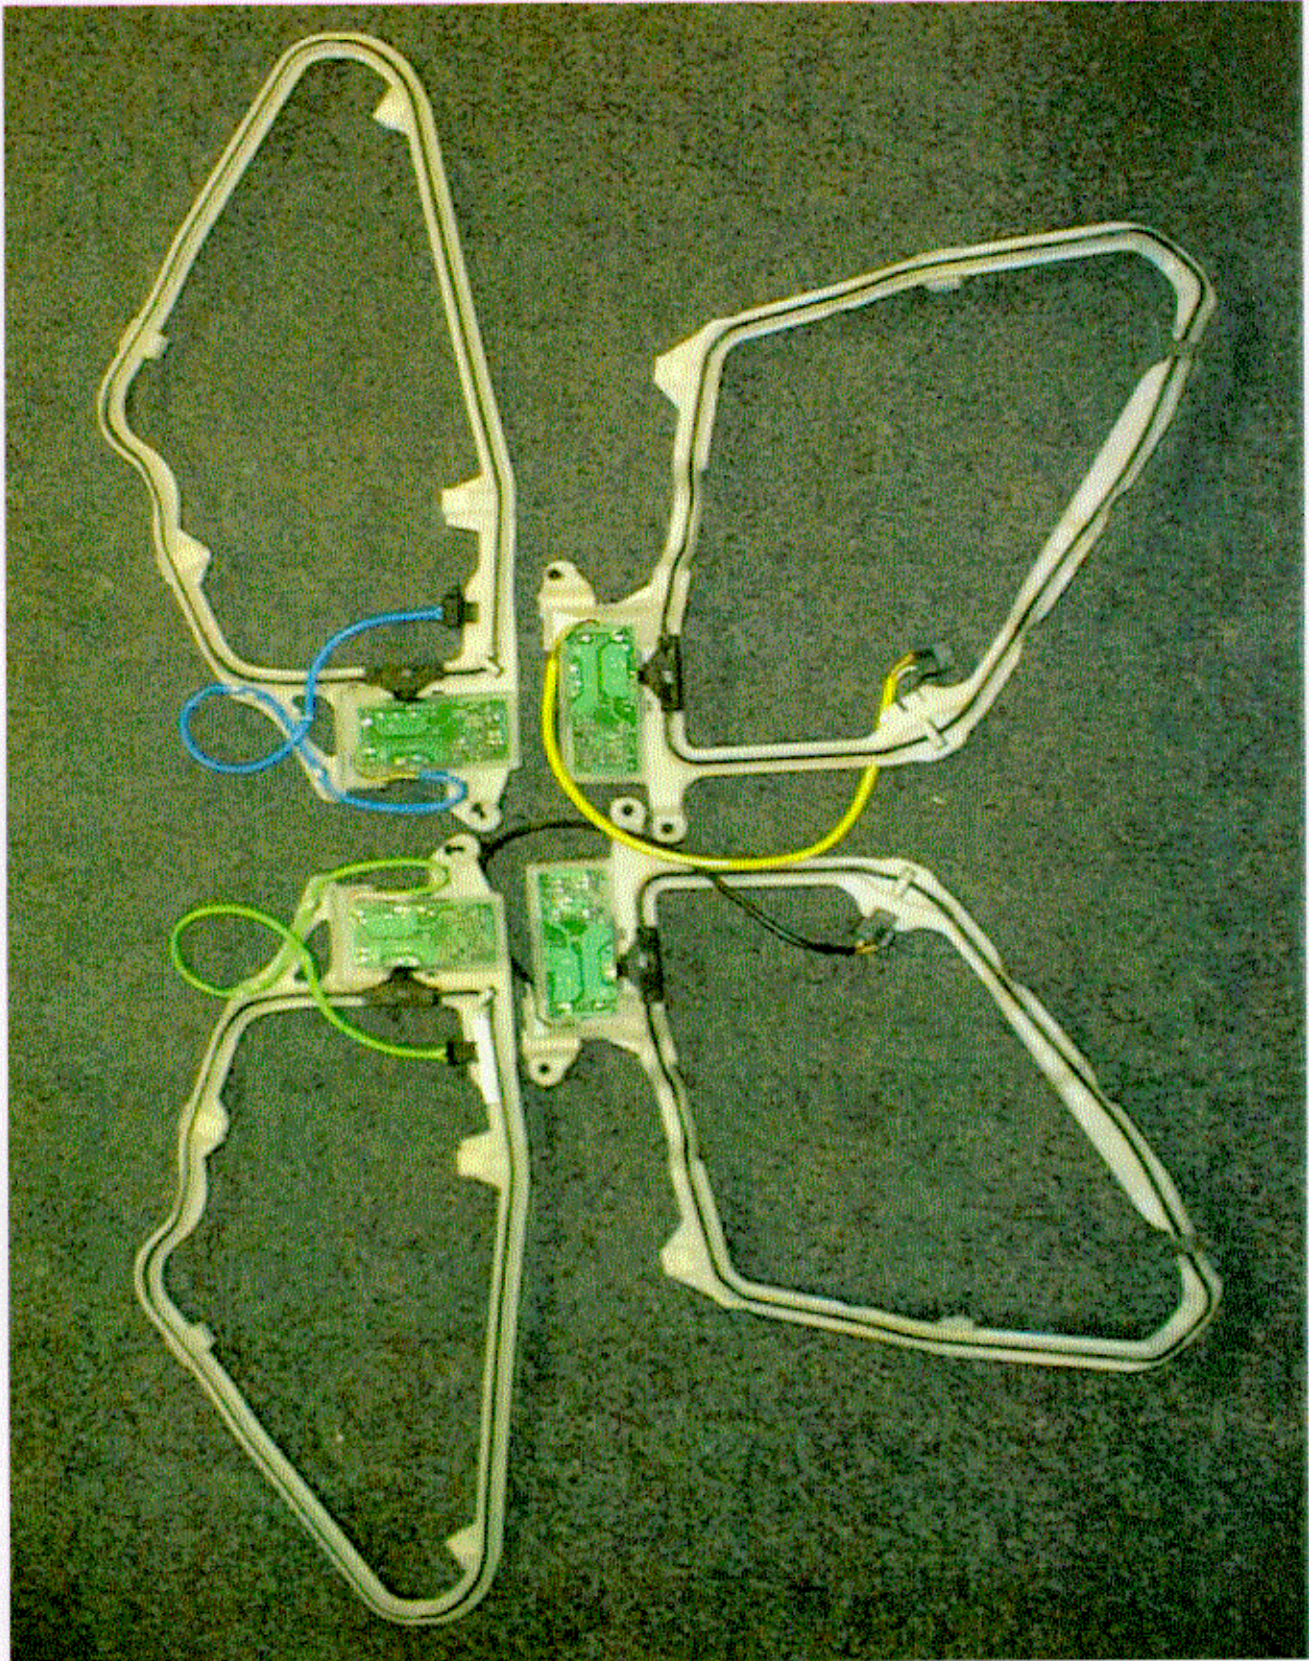

FCC ID: KR5VENUS

File No. T13826-1-10KG , Page D 8 of D 17

MIKES PRODUCT SERVICE GmbH Ohmstrasse 2-4 94342 Strasskirchen Tel:+9424-9407-0 Fax:+9424-9407-60 Rev.No. 7.1

FCC ID: KR5VENUS

File No. T13826-1-10KG , Page D 9 of D 17

MIKES PRODUCT SERVICE GmbH Ohmstrasse 2-4 94342 Strasskirchen Tel:+9424-9407-0 Fax:+9424-9407-60 Rev.No. 7.1

FCC ID: KR5VENUS

FCC ID: KR5VENUS

FCC ID: KR5VENUS

FCC ID: KR5VENUS

File No. **T13826-1-10KG** , Page D 13 of D 17

FCC ID: KR5VENUS

File No. T13826-1-10KG , Page D 14 of D 17

FCC ID: KR5VENUS

File No. T13826-1-10KG , Page D 15 of D 17

FCC ID: KR5VENUS

File No. **T13826-1-10KG** , Page D 16 of D 17

MIKES PRODUCT SERVICE GmbH Ohmstrasse 2-4 94342 Strasskirchen Tel:+9424-9407-0 Fax:+9424-9407-60 Rev.No. 7.1

FCC ID: KR5VENUS

File No. T13826-1-10KG , Page D 17 of D 17