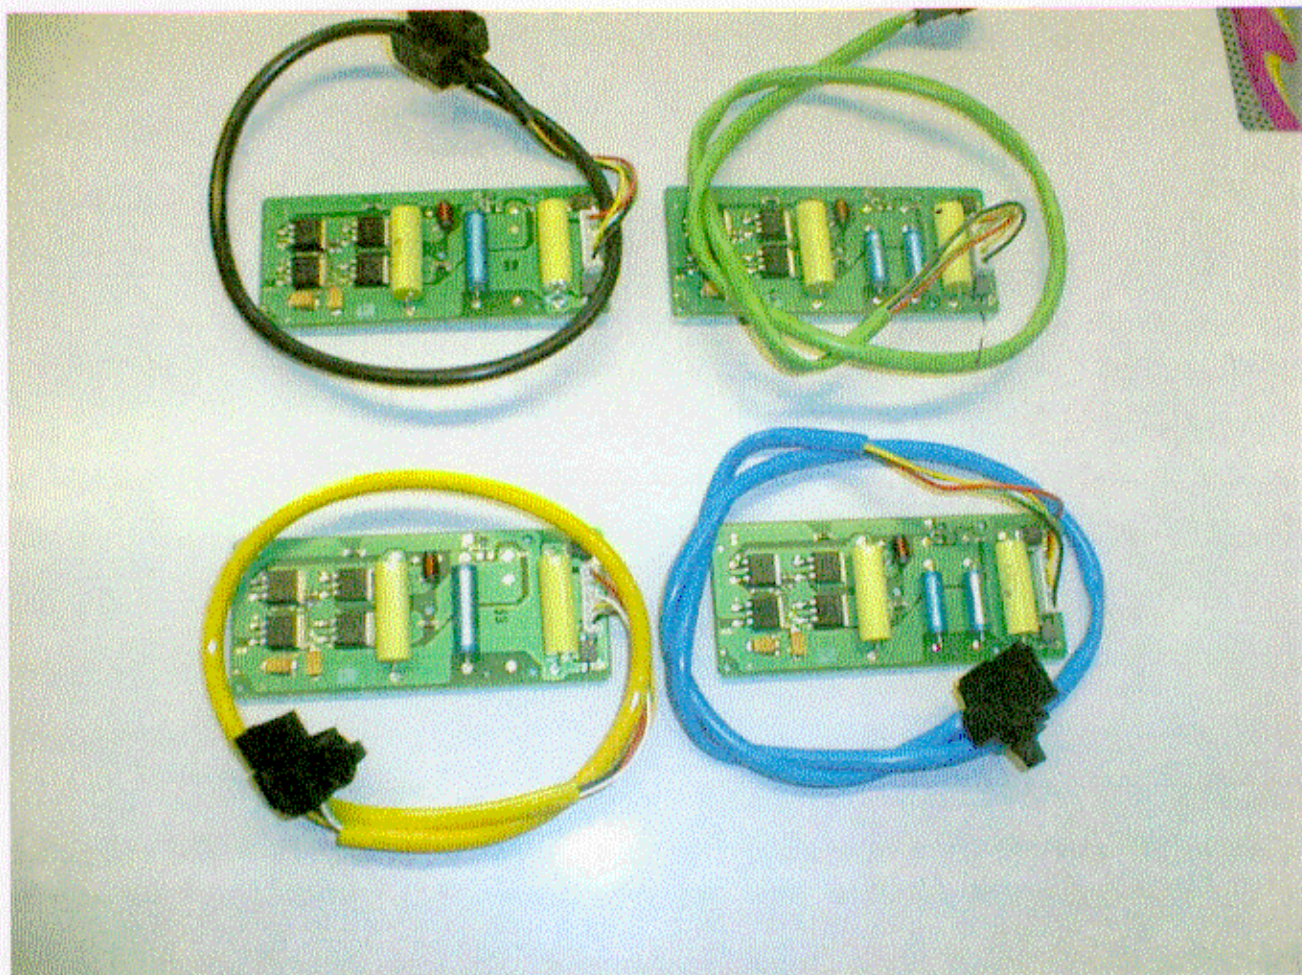

FCC ID: KR5VENUS