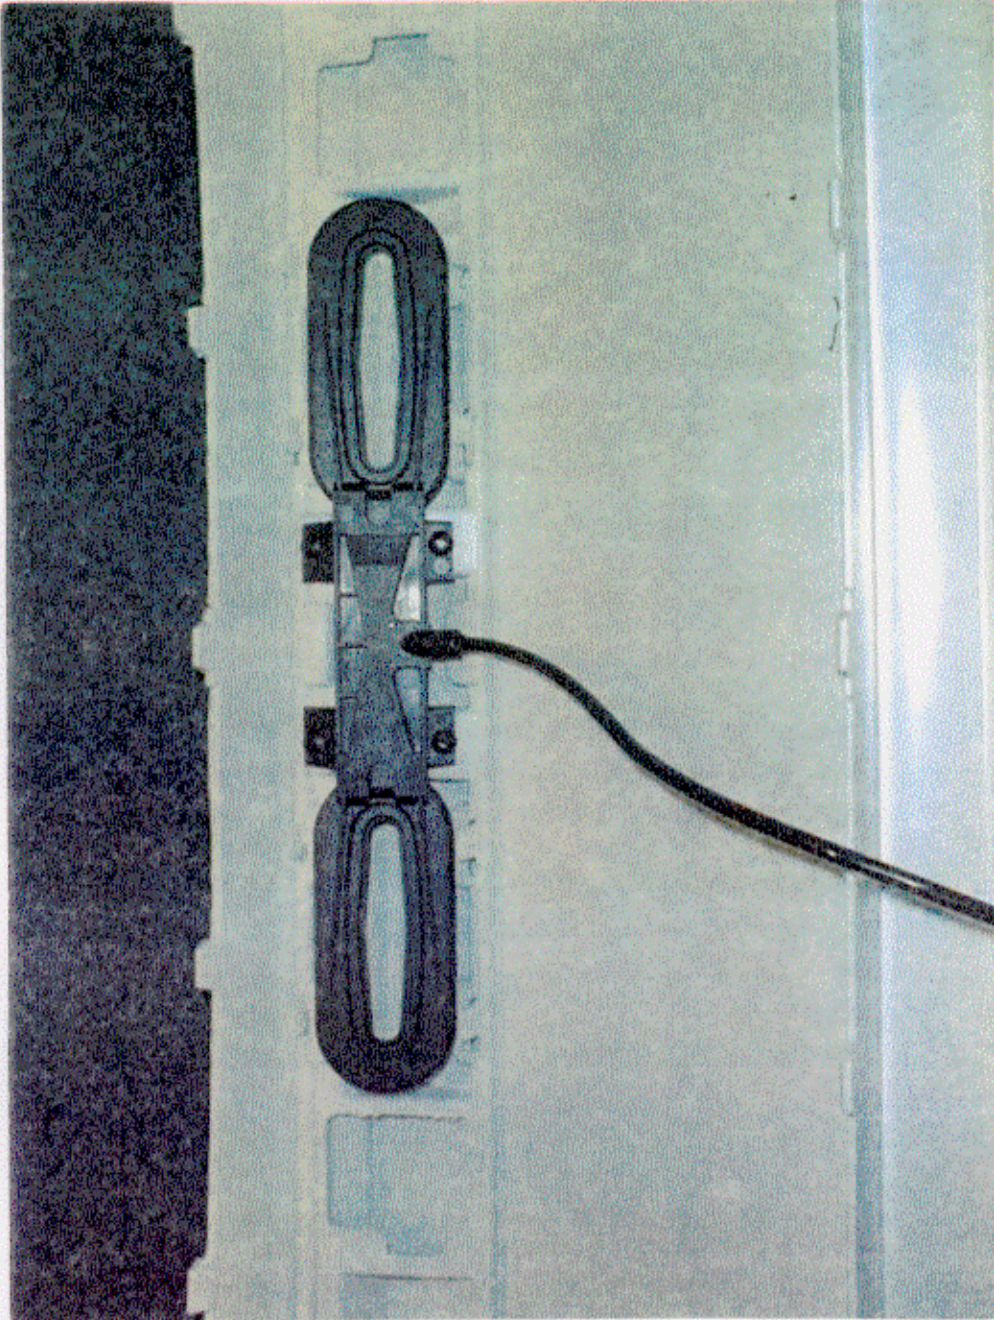

FCC ID: KR5VENUS

File No. T13826-1-10KG , Page D 17 of D 17