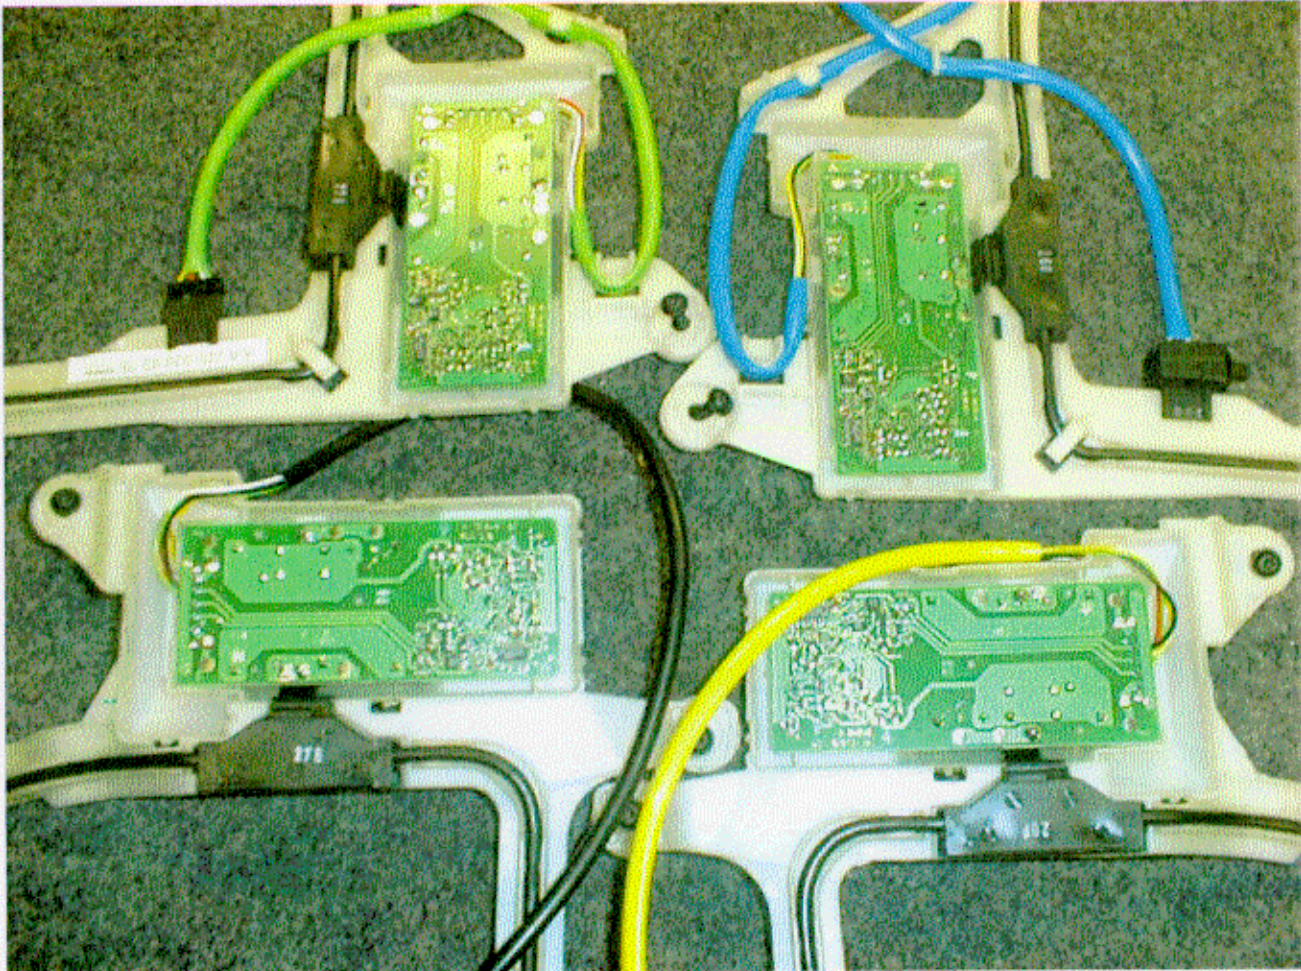

FCC ID: KR5VENUS