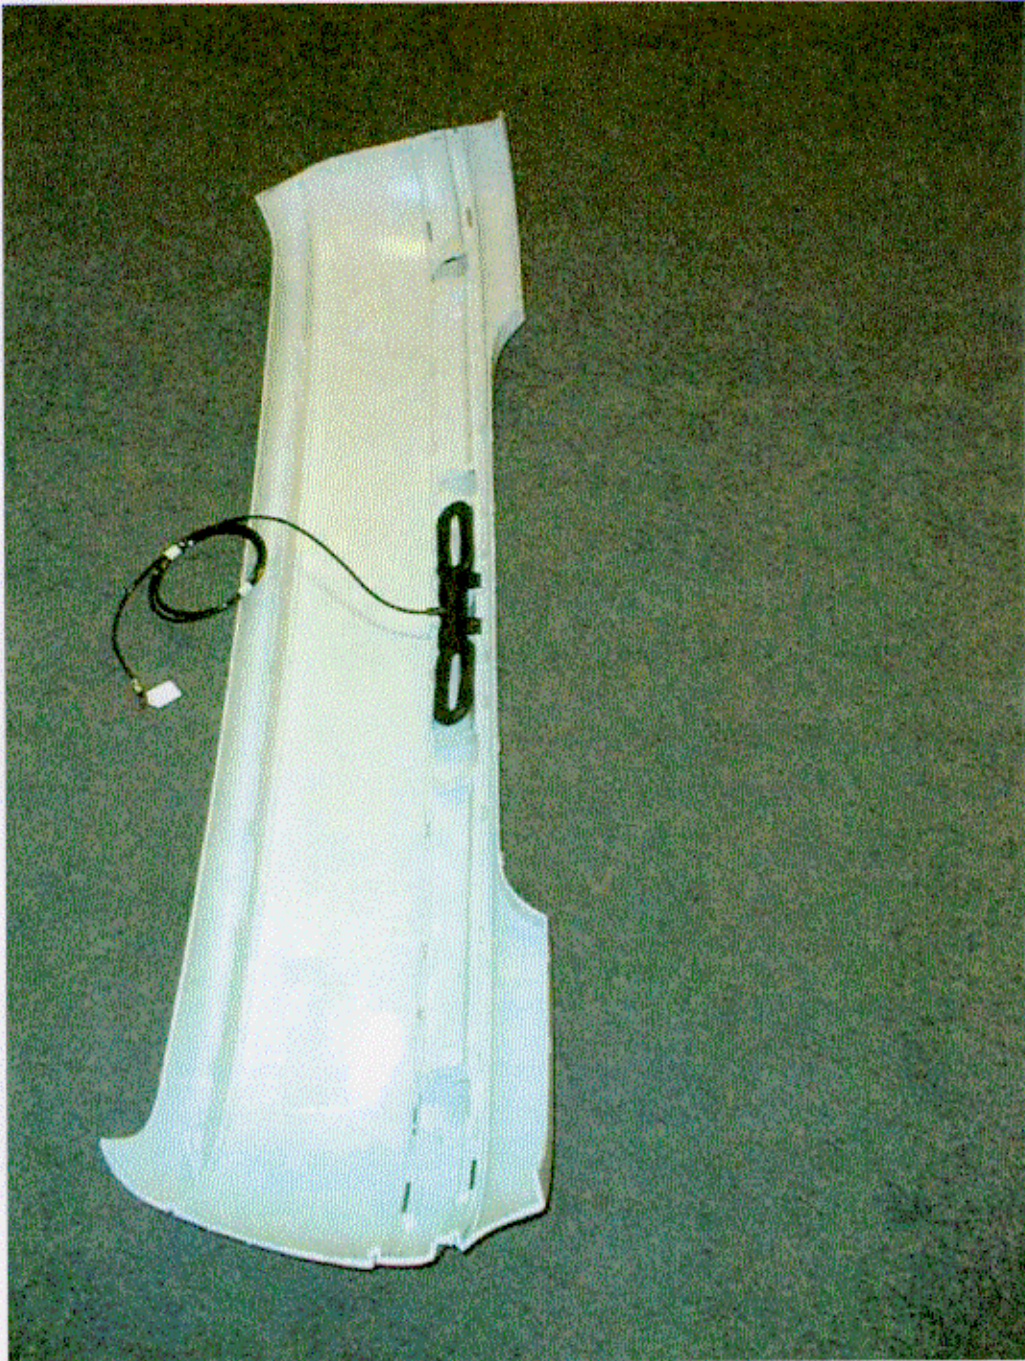

FCC ID: KR5VENUS

File No. T13826-1-10KG , Page D 14 of D 17

FCC ID: KR5VENUS

File No. T13826-1-10KG , Page D 15 of D 17

FCC ID: KR5VENUS

File No. **T13826-1-10KG** , Page D 16 of D 17

MIKES PRODUCT SERVICE GmbH Ohmstrasse 2-4 94342 Strasskirchen Tel:+9424-9407-0 Fax:+9424-9407-60 Rev.No. 7.1