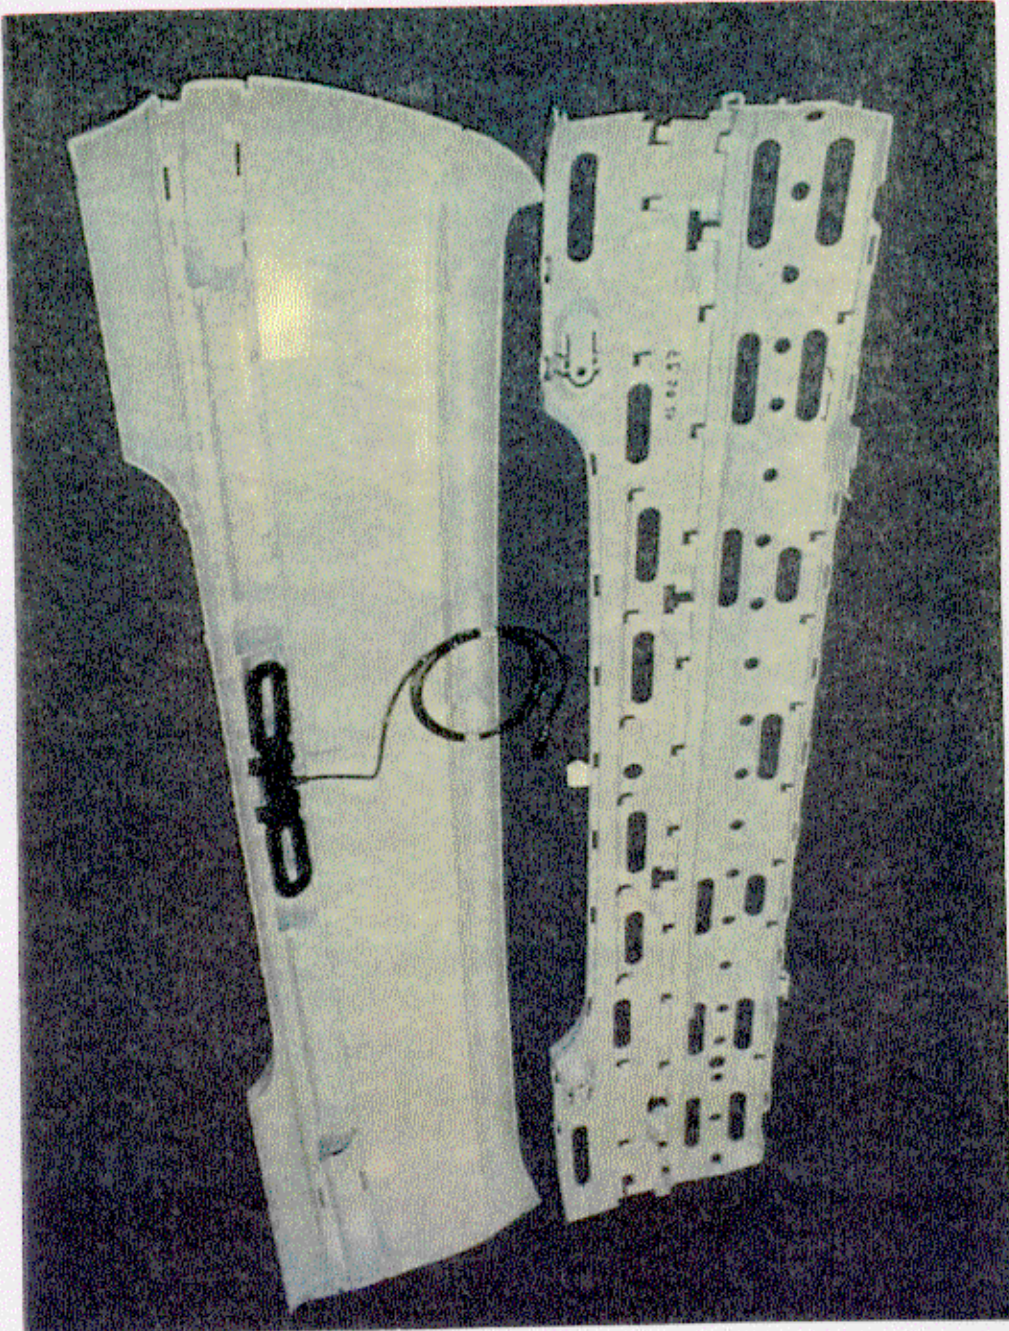

FCC ID: KR5VENUS

File No. T13826-1-10KG , Page D 14 of D 17

FCC ID: KR5VENUS

File No. T13826-1-10KG , Page D 15 of D 17

FCC ID: KR5VENUS

File No. **T13826-1-10KG** , Page D 16 of D 17

MIKES PRODUCT SERVICE GmbH Ohmstrasse 2-4 94342 Strasskirchen Tel:+9424-9407-0 Fax:+9424-9407-60 Rev.No. 7.1