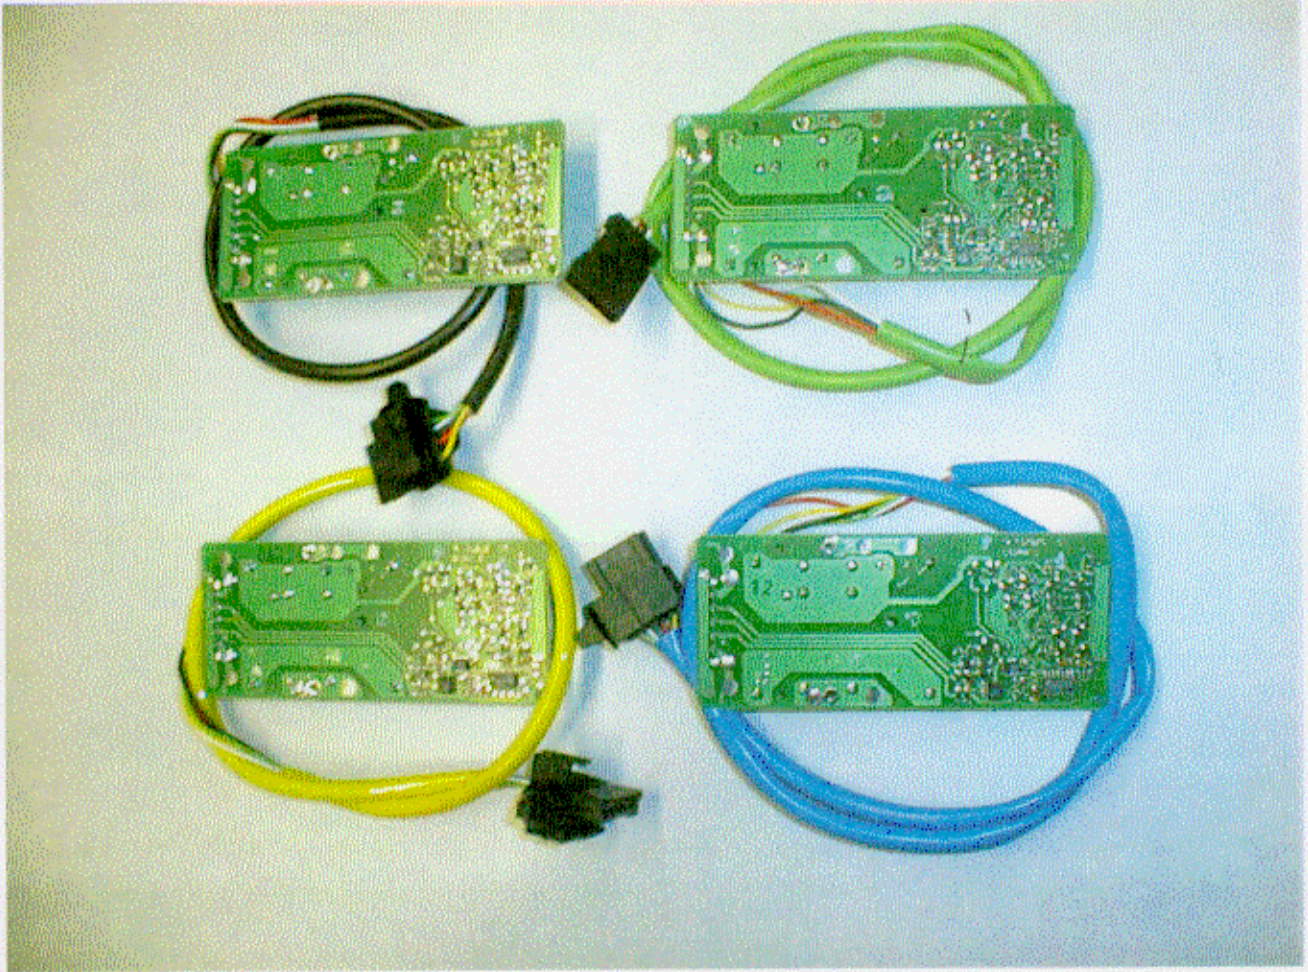

FCC ID: KR5VENUS

File No. **T13826-1-10KG** , Page D 13 of D 17