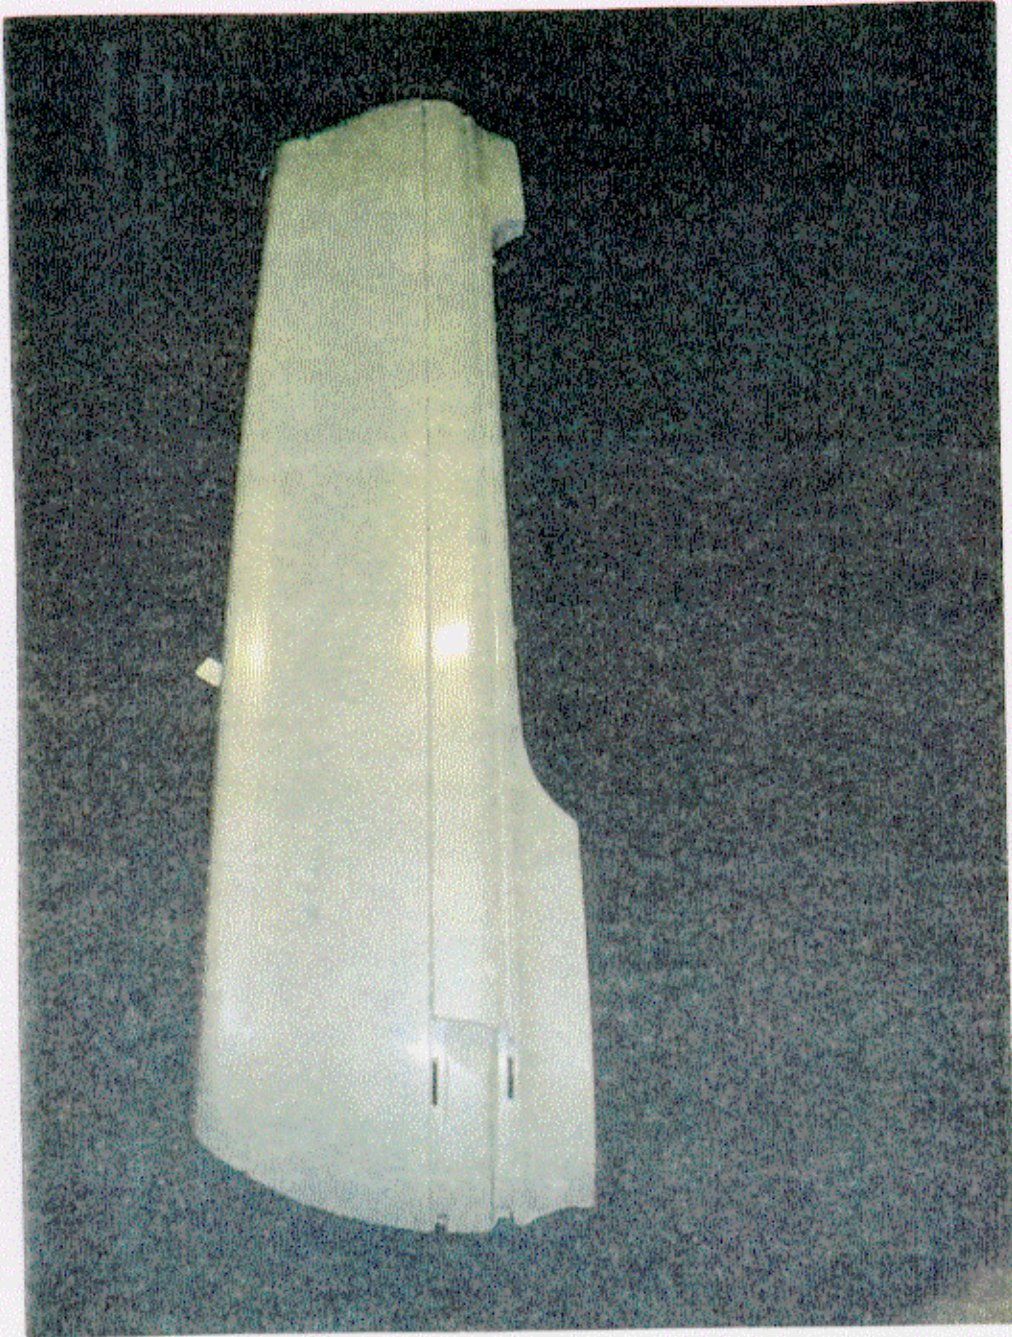

FCC ID: KR5VENUS

File No. T13826-1-10KG , Page D 14 of D 17