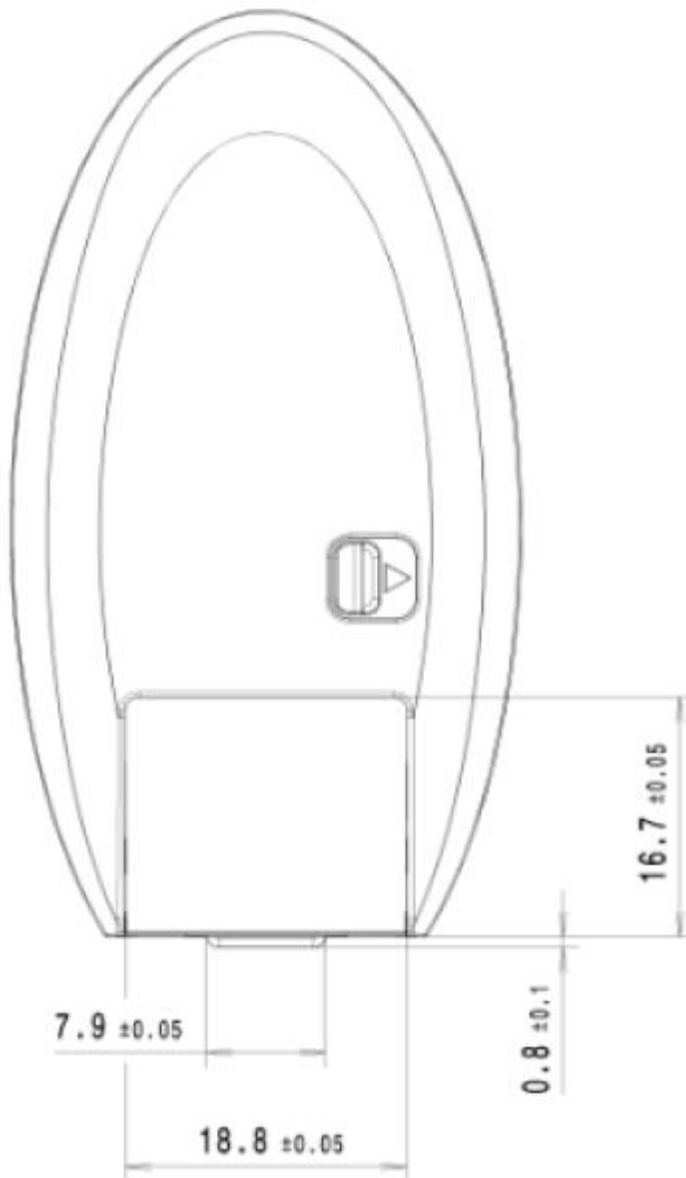

**PMN: TXN4, TXN5, TXN7 - Label Content and Label location**

**Bottom side view:**

**Type 1 housing:**

The emergency key blade is removed in this view

To remove emergency key,  
shift release switch and  
pull the key blade out  
of the housing

Label area

**PMN: TXN4, TXN5, TXN7 - Label Content and Label location**

**Type 2 housing:**

The emergency key blade is removed in this view

To remove emergency key, shift release switch and pull the key blade out of the housing

Label area

**PMN: TXN4, TXN5, TXN7 - Label Content and Label location**

**Dimensions of label area:** same size at type 1 and type 2 housing