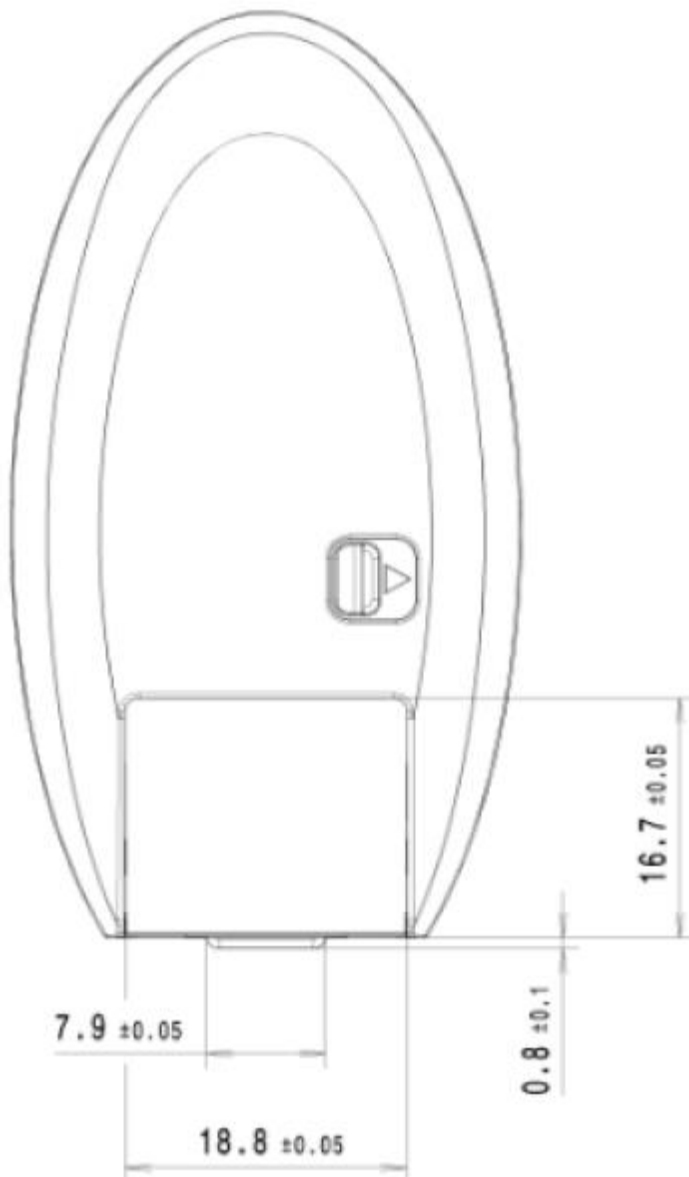

**Model: TXN4 - Label Content and Label location**

**Bottom side view:**

The emergency key blade is removed in this view

To remove emergency key, shift release switch and pull the key blade out of the housing

Label area

**Model: TXN4 - Label Content and Label location**

**Dimensions of label area:**

## Model: TXN4 - Label Content and Label location