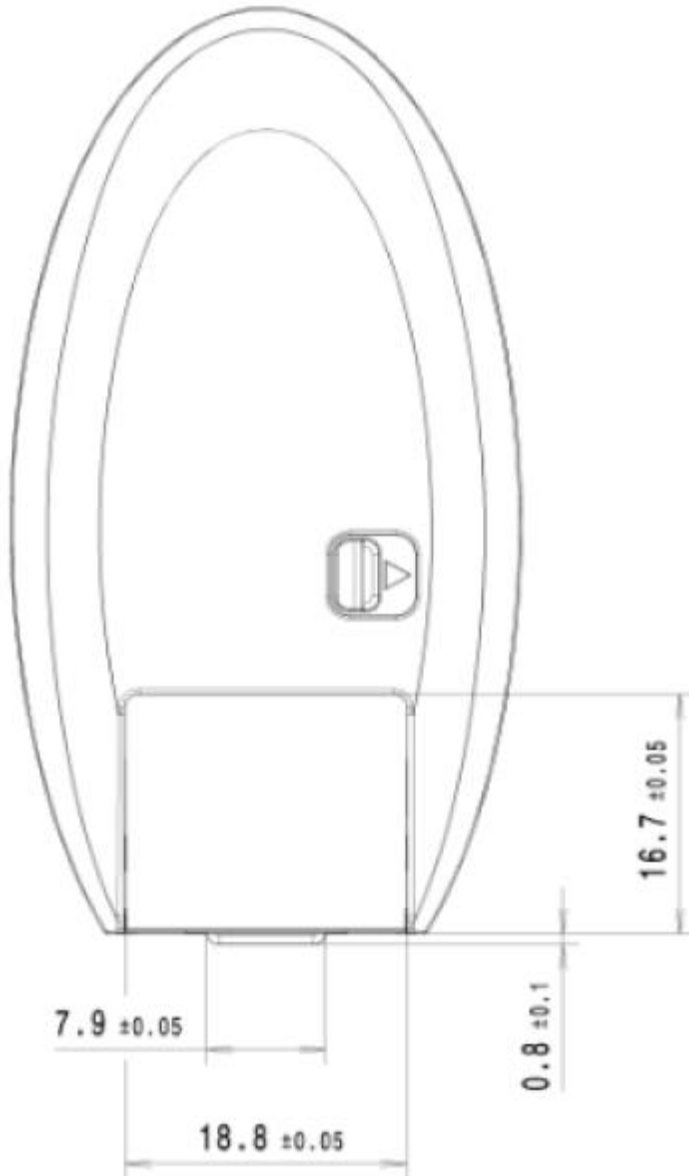

**Model: TXN3 - Label Content and Label location**

**Bottom side view:**

The emergency key blade is removed in this view

To remove emergency key, shift release switch and pull the key blade out of the housing

Label area

**Model: TXN3 - Label Content and Label location**

**Dimensions of label area:**

## Model: TXN3 - Label Content and Label location